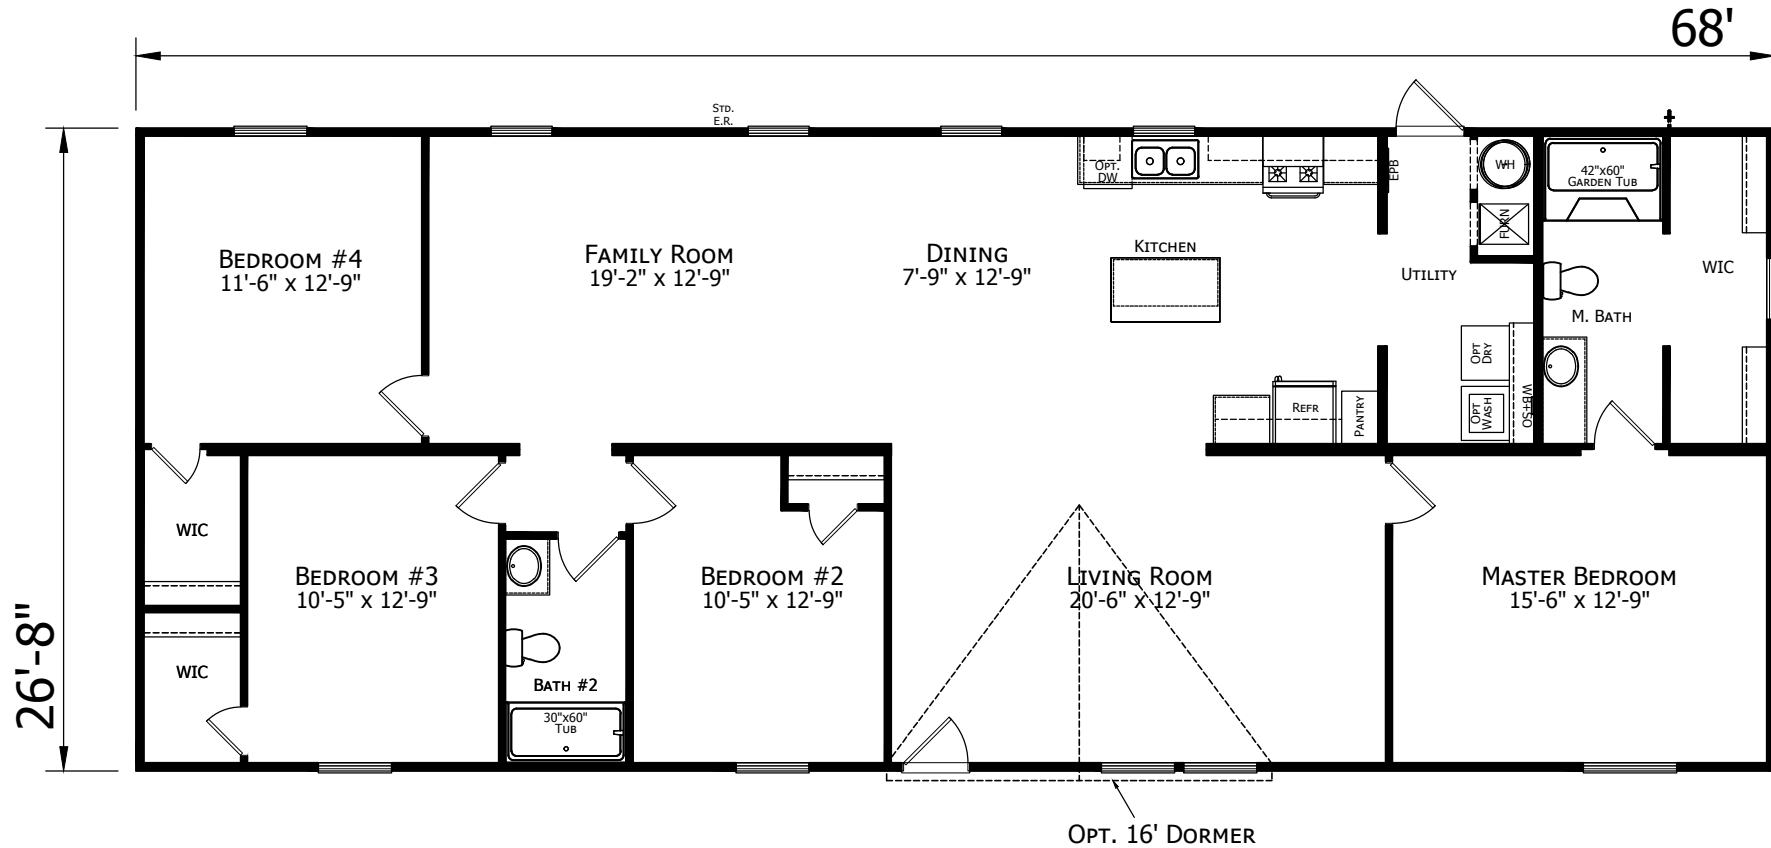

Nixonton

Prime Series

1,813 SQ. FT. (Approximate) 4 Bedroom, 2 Bath

Last Updated: 11-9-22

CHAMPION HOMES CENTER
115 Titan Roberts Rd.
Lillington, NC 27546

FBHExpo.com | 1-800-504-3238

IMPORTANT: Champion Homes reserves the right to modify, cancel or substitute products or features of this event at any time without prior notice or obligation. Pictures and other promotional materials are representative and may depict or contain floor plans, square footages, elevations, options, upgrades, extra design features, decorations, floor coverings, specialty light fixtures, custom paint and wall coverings, window treatments, landscaping, sound and alarm systems, furnishings, appliances, and other designer/decorator features and amenities that are not included as part of the home and/or may not be available at all locations. Home, pricing and community information is subject to change, and homes to prior sale, at any time without notice or obligation. ©2020 Alta Cima Corp. All rights reserved.