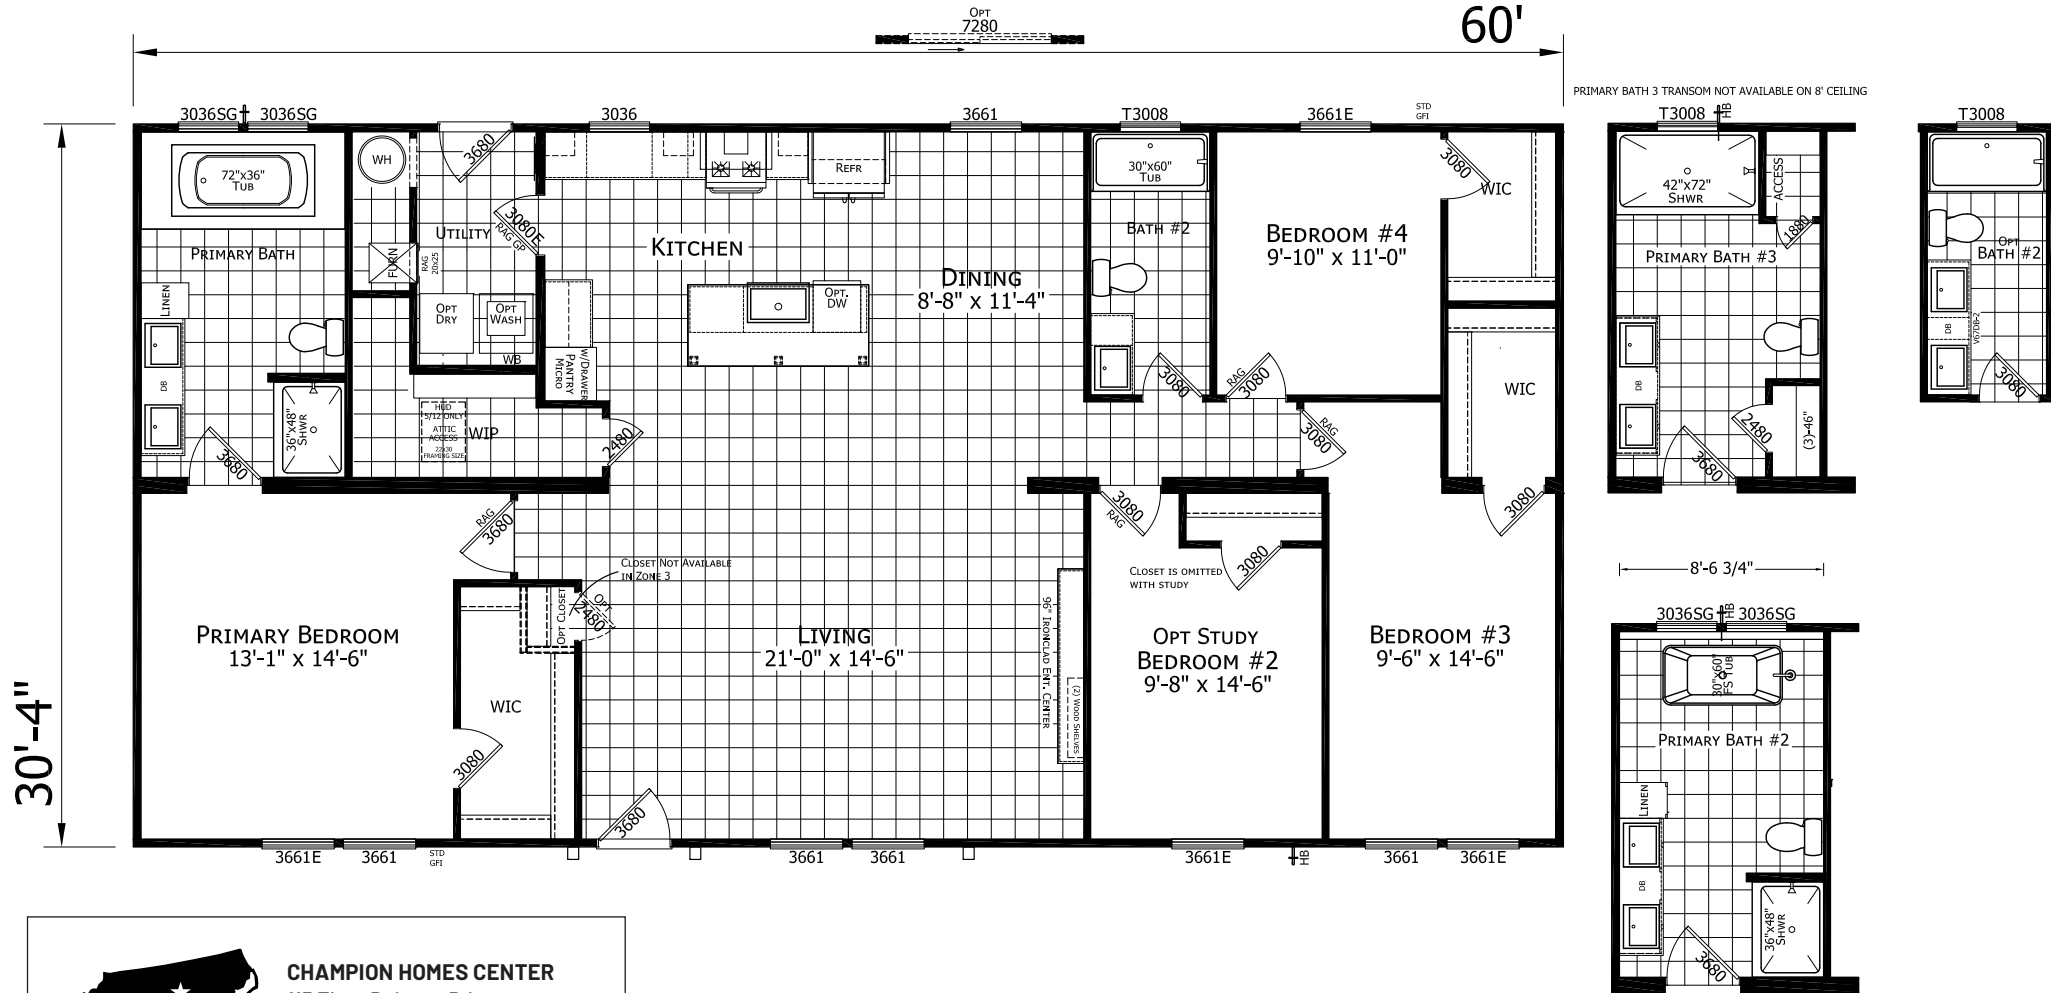

Monarch

Ironclad Series

1,820 SQ. FT. (Approximate) 4 Bedroom, 2 Bath

Last Updated: 11-12-24

CHAMPION HOMES CENTER
 115 Titan Roberts Rd.
 Lillington, NC 27546

FBHExpo.com | 1-800-504-3238

IMPORTANT: Champion Homes reserves the right to modify, cancel or substitute products or features of this event at any time without prior notice or obligation. Pictures and other promotional materials are representative and may depict or contain floor plans, square footages, elevations, options, upgrades, extra design features, decorations, floor coverings, specialty light fixtures, custom paint and wall coverings, window treatments, landscaping, sound and alarm systems, furnishings, appliances, and other designer/decorator features and amenities that are not included as part of the home and/or may not be available at all locations. Home, pricing and community information is subject to change, and homes to prior sale, at any time without notice or obligation. ©2020 Champion Homes. All rights reserved.