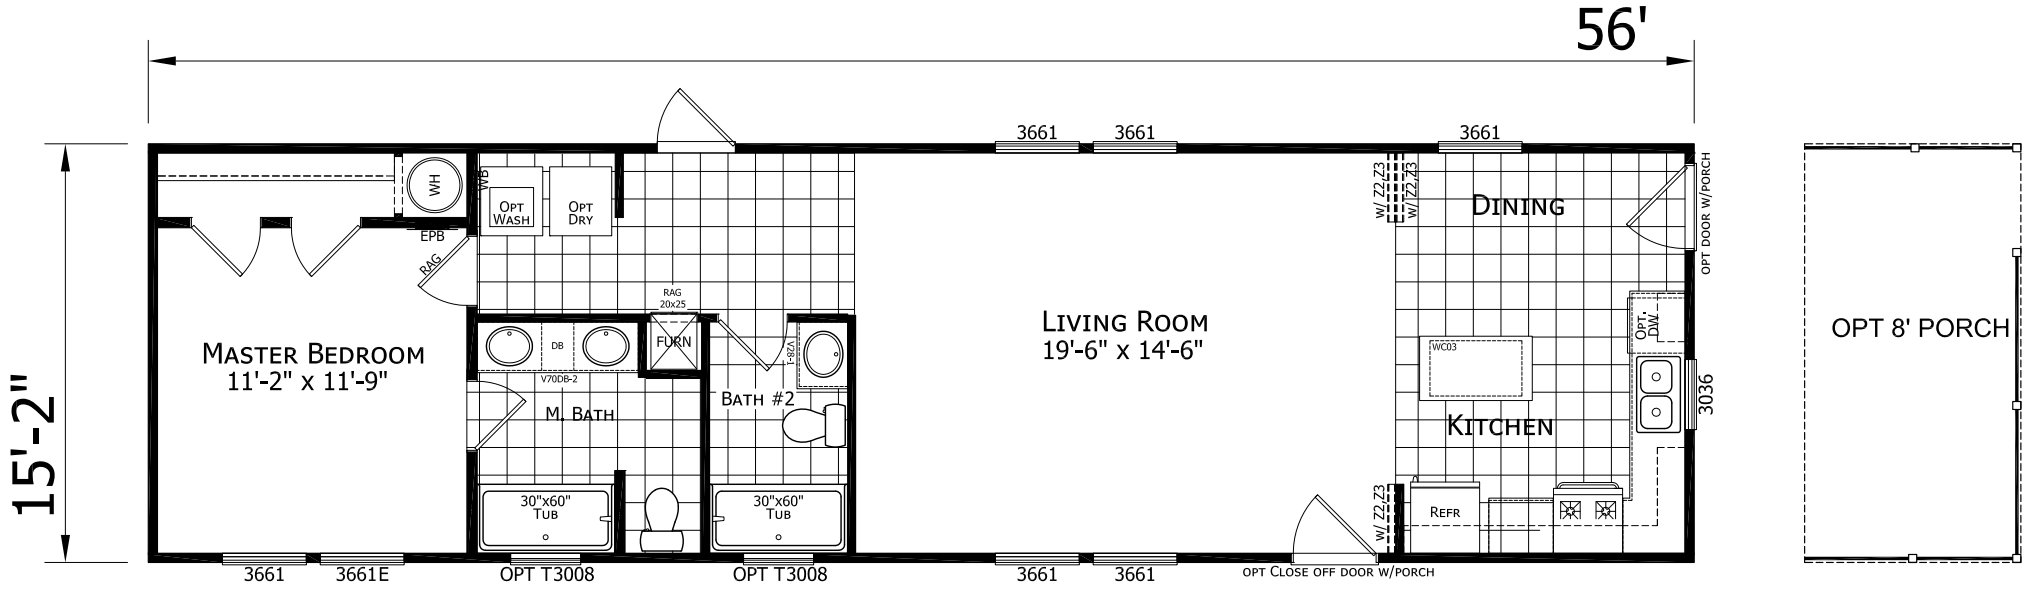

McPhee

Dutch Elite Housing Series

849 SQ. FT. (Approximate) 1 Bedroom, 2 Bath

Last Updated: 12-9-24

FACTORY EXPO HOME CENTERS
 115 Titan Roberts Rd.
 Lillington, NC 27546

FBHExpo.com | 1-800-504-3238

IMPORTANT: Alta Cima Corp reserves the right to modify, cancel or substitute products or features of this event at any time without prior notice or obligation. Pictures and other promotional materials are representative and may depict or contain floor plans, square footages, elevations, options, upgrades, extra design features, decorations, floor coverings, specialty light fixtures, custom paint and wall coverings, window treatments, landscaping, sound and alarm systems, furnishings, appliances, and other designer/decorator features and amenities that are not included as part of the home and/or may not be available at all locations. Home, pricing and community information is subject to change, and homes to prior sale, at any time without notice or obligation. ©2020 Alta Cima Corp. All rights reserved.