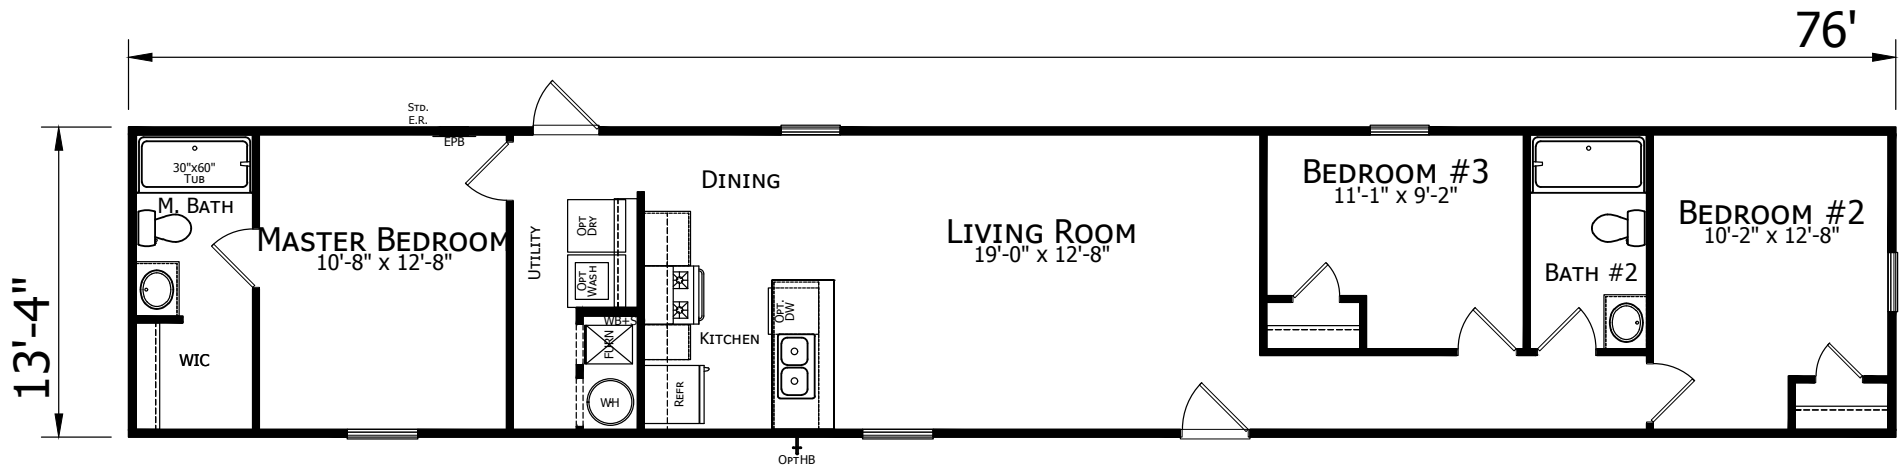

Lupton

Prime Series

1,013 SQ. FT. (Approximate) 3 Bedroom, 2 Bath

CHAMPION
HOMES CENTER

Last Updated: 11-9-22

CHAMPION HOMES CENTER
115 Titan Roberts Rd.
Lillington, NC 27546

FBHExpo.com | 1-800-504-3238

IMPORTANT: Champion Homes reserves the right to modify, cancel or substitute products or features of this event at any time without prior notice or obligation. Pictures and other promotional materials are representative and may depict or contain floor plans, square footages, elevations, options, upgrades, extra design features, decorations, floor coverings, specialty light fixtures, custom paint and wall coverings, window treatments, landscaping, sound and alarm systems, furnishings, appliances, and other designer/decorator features and amenities that are not included as part of the home and/or may not be available at all locations. Home, pricing and community information is subject to change, and homes to prior sale, at any time without notice or obligation. ©2020 Alta Cima Corp. All rights reserved.