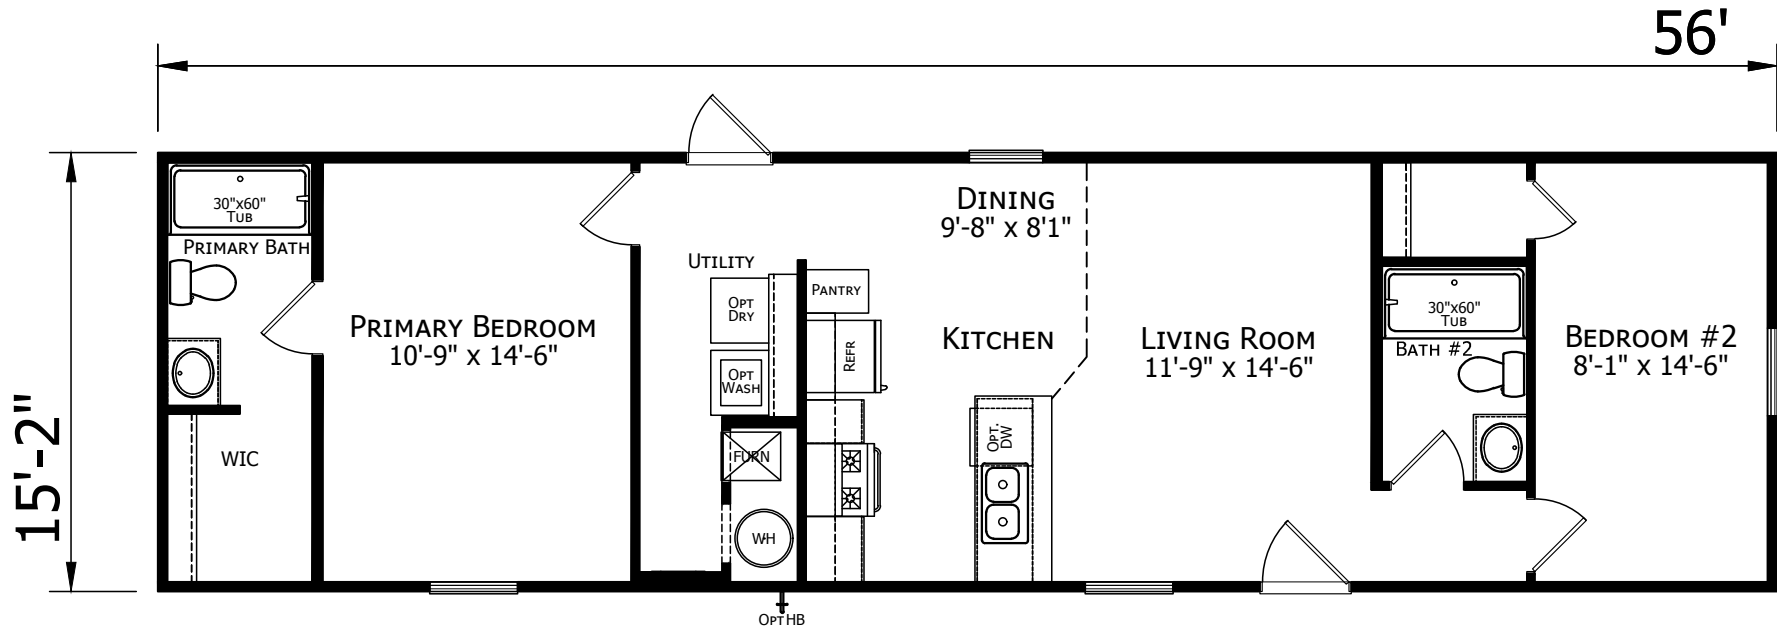

Leebury

Prime Series

850 SQ. FT. (Approximate) 2 Bedroom, 2 Bath

CHAMPION[®]
HOMES CENTER

Last Updated: 11-9-22

CHAMPION HOMES CENTER
115 Titan Roberts Rd.
Lillington, NC 27546

FBHExpo.com | 1-800-504-3238

IMPORTANT: Champion Homes reserves the right to modify, cancel or substitute products or features of this event at any time without prior notice or obligation. Pictures and other promotional materials are representative and may depict or contain floor plans, square footages, elevations, options, upgrades, extra design features, decorations, floor coverings, specialty light fixtures, custom paint and wall coverings, window treatments, landscaping, sound and alarm systems, furnishings, appliances, and other designer/decorator features and amenities that are not included as part of the home and/or may not be available at all locations. Home, pricing and community information is subject to change, and homes to prior sale, at any time without notice or obligation. ©2020 Alta Cima Corp. All rights reserved.