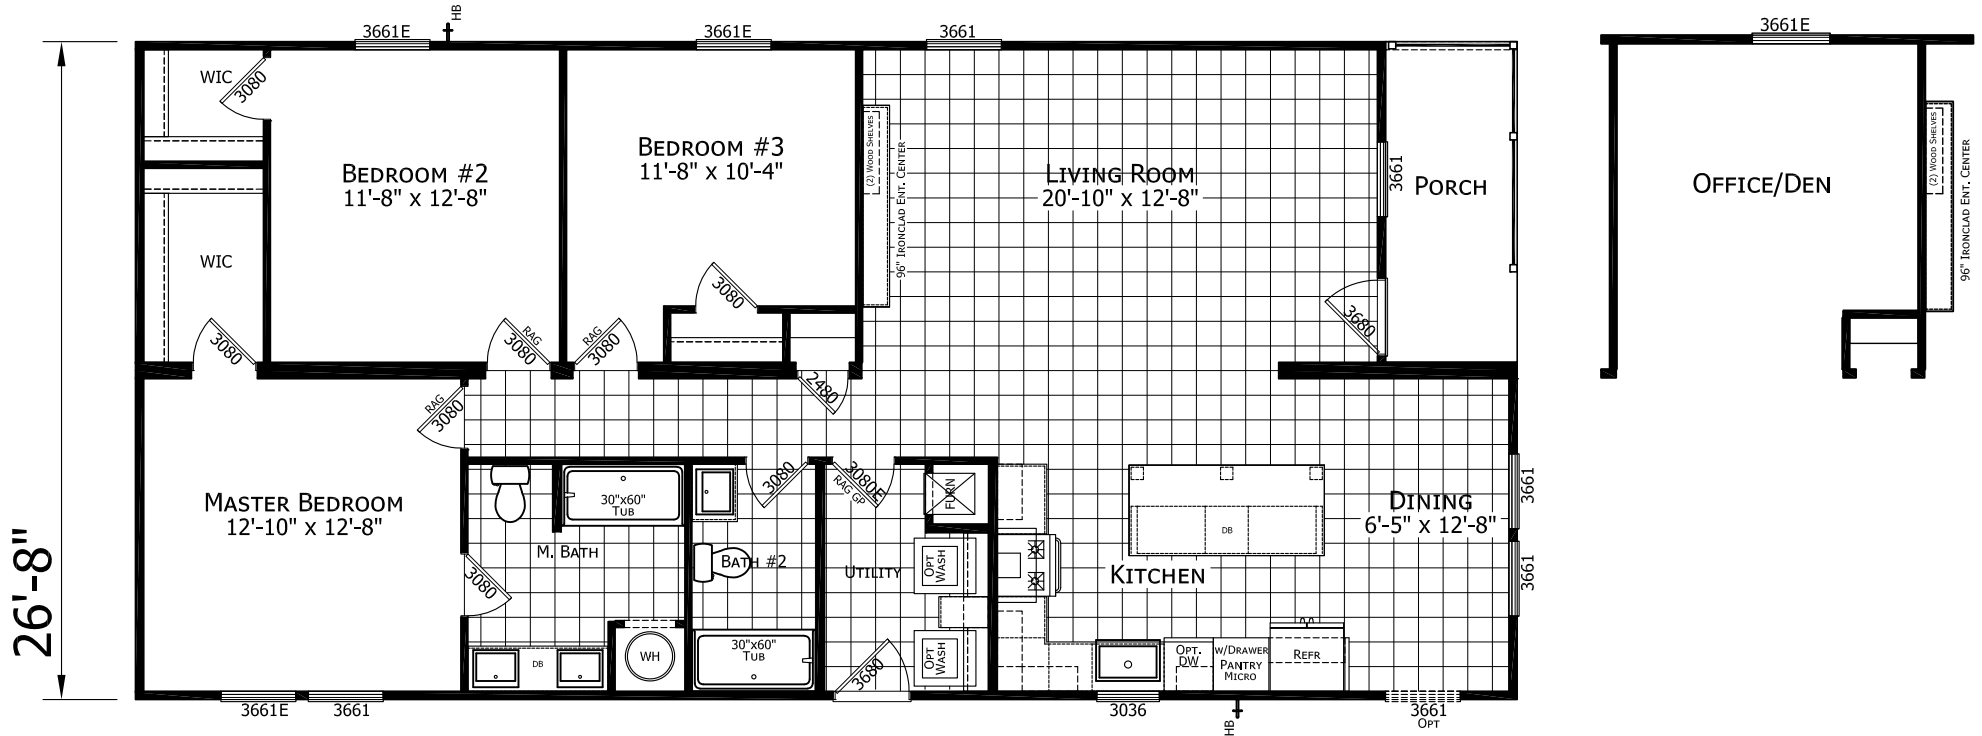

Jaffia

Ironclad Series

1,493 SQ. FT. (Approximate) 3 Bedroom, 2 Bath

Last Updated: 11-12-24

CHAMPION HOMES CENTER
 115 Titan Roberts Rd.
 Lillington, NC 27546

FBHExpo.com | 1-800-504-3238

IMPORTANT: Champion Homes reserves the right to modify, cancel or substitute products or features of this event at any time without prior notice or obligation. Pictures and other promotional materials are representative and may depict or contain floor plans, square footages, elevations, options, upgrades, extra design features, decorations, floor coverings, specialty light fixtures, custom paint and wall coverings, window treatments, landscaping, sound and alarm systems, furnishings, appliances, and other designer/decorator features and amenities that are not included as part of the home and/or may not be available at all locations. Home, pricing and community information is subject to change, and homes to prior sale, at any time without notice or obligation. ©2020 Champion Homes. All rights reserved.