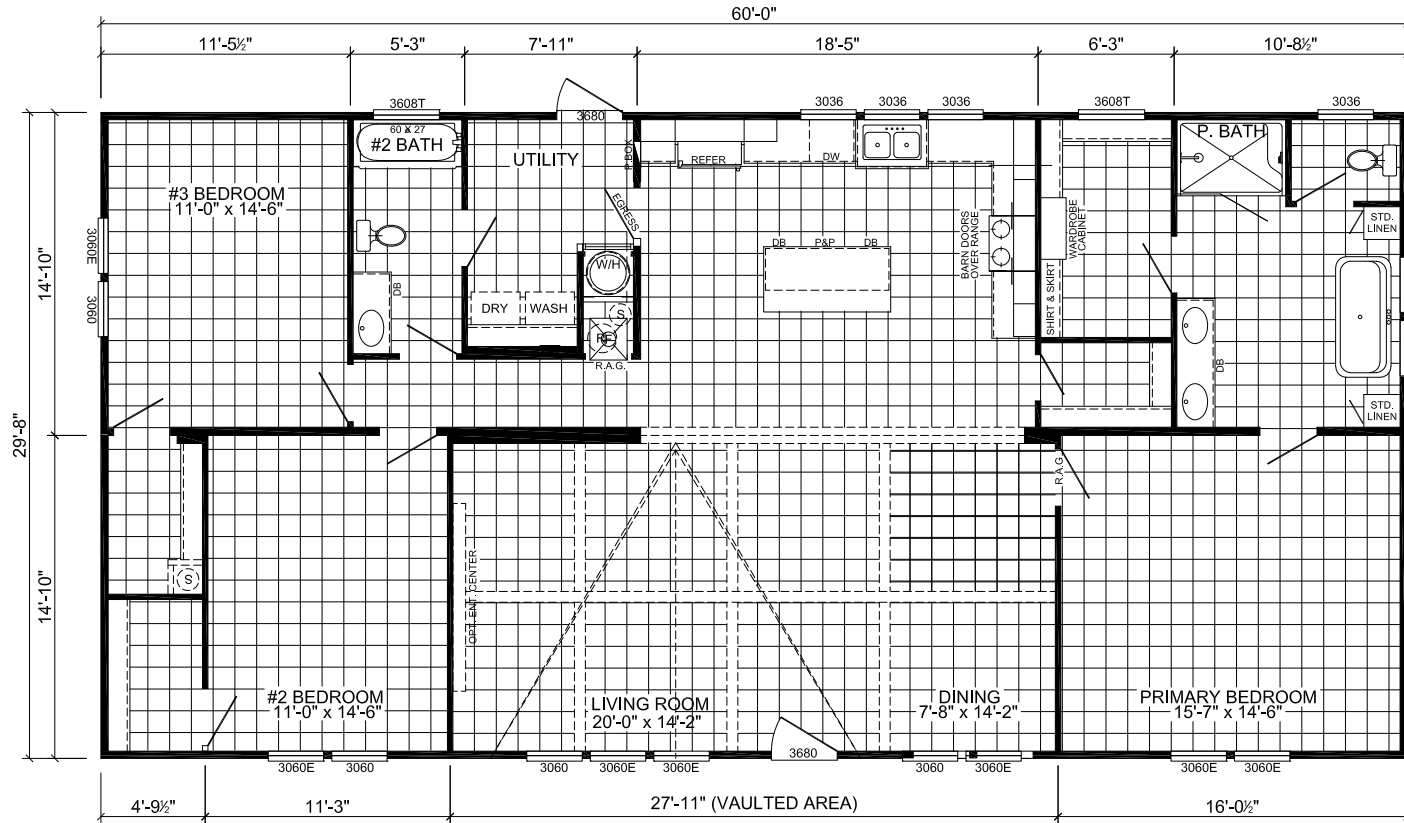

Hutson

Brave Series

1,780 SQ. FT. (Approximate) 3 Bedroom, 2 Bath

Last Updated: 3-6-23

CHAMPION HOMES CENTER
115 Titan Roberts Rd.
Lillington, NC 27546

FBHExpo.com | 1-800-504-3238

IMPORTANT: Champion Homes reserves the right to modify, cancel or substitute products or features of this event at any time without prior notice or obligation. Pictures and other promotional materials are representative and may depict or contain floor plans, square footages, elevations, options, upgrades, extra design features, decorations, floor coverings, specialty light fixtures, custom paint and wall coverings, window treatments, landscaping, sound and alarm systems, furnishings, appliances, and other designer/decorator features and amenities that are not included as part of the home and/or may not be available at all locations. Home, pricing and community information is subject to change, and homes to prior sale, at any time without notice or obligation. ©2020 Champion Homes. All rights reserved.