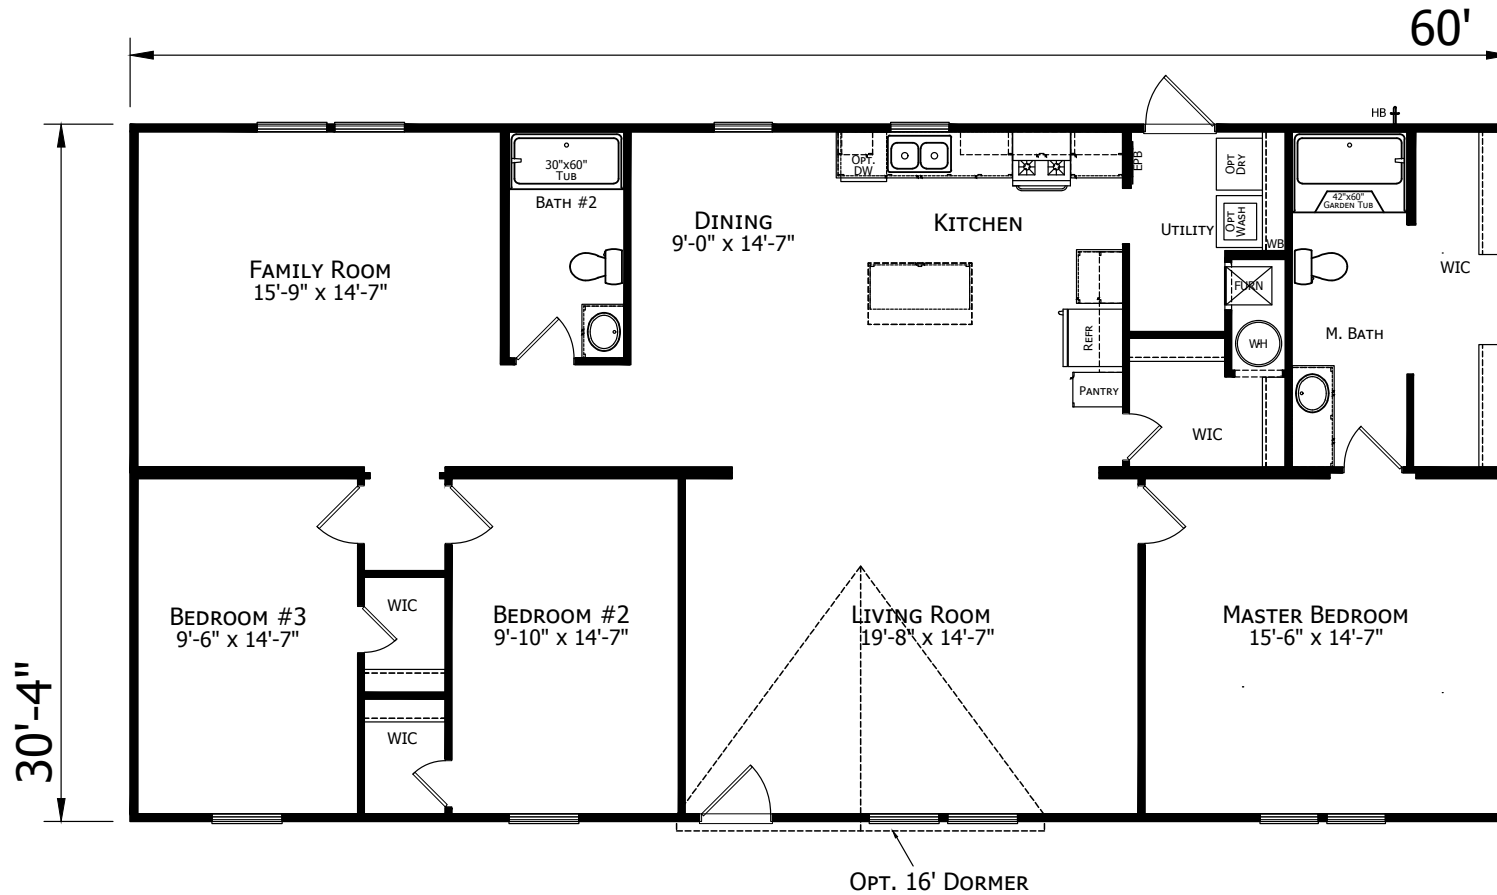

Hobbsville

Prime Series

1,820 SQ. FT. (Approximate) 3 Bedroom, 2 Bath

CHAMPION[®]
HOMES CENTER

Last Updated: 11-9-22

CHAMPION HOMES CENTER
115 Titan Roberts Rd.
Lillington, NC 27546

FBHExpo.com | 1-800-504-3238