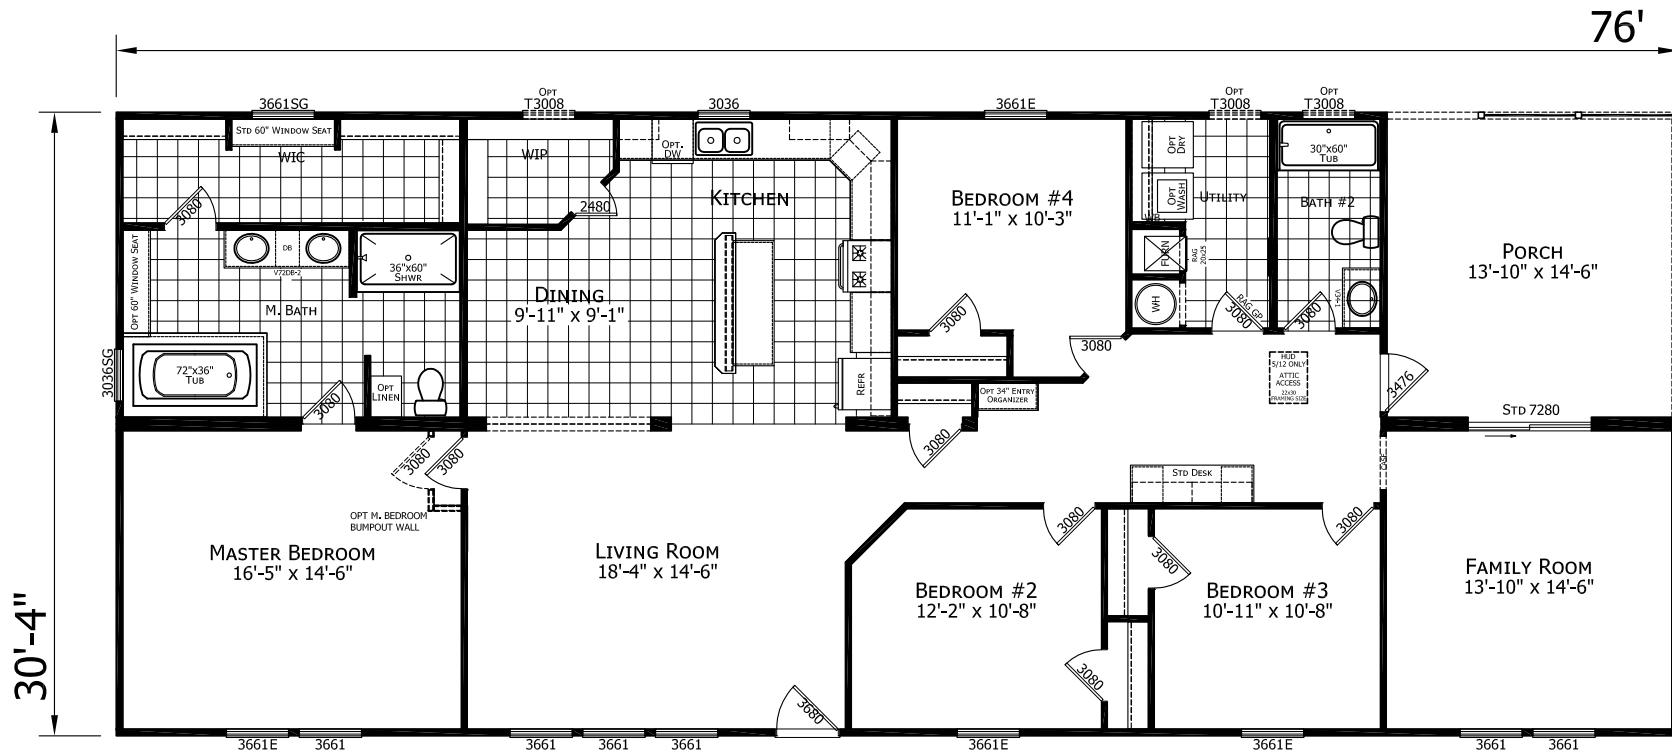

High Point

Dutch Elite Housing Series

2,305 SQ. FT. (Approximate) 4 Bedroom, 2 Bath

Last Updated: 12-9-24

FACTORY EXPO HOME CENTERS
115 Titan Roberts Rd.
Lillington, NC 27546

FBHExpo.com | 1-800-504-3238

IMPORTANT: Alta Cima Corp reserves the right to modify, cancel or substitute products or features of this event at any time without prior notice or obligation. Pictures and other promotional materials are representative and may depict or contain floor plans, square footages, elevations, options, upgrades, extra design features, decorations, floor coverings, specialty light fixtures, custom paint and wall coverings, window treatments, landscaping, sound and alarm systems, furnishings, appliances, and other designer/decorator features and amenities that are not included as part of the home and/or may not be available at all locations. Home, pricing and community information is subject to change, and homes to prior sale, at any time without notice or obligation. ©2020 Alta Cima Corp. All rights reserved.