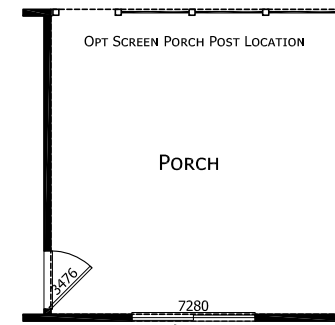

High Point

Dutch Elite Housing Series

2,305 SQ. FT. (Approximate) 4 Bedroom, 2 Bath

Last Updated: 12-9-24

FACTORY EXPO HOME CENTERS
115 Titan Roberts Rd.
Lillington, NC 27546

FBHExpo.com | 1-800-504-3238

IMPORTANT: Alta Cima Corp reserves the right to modify, cancel or substitute products or features of this event at any time without prior notice or obligation. Pictures and other promotional materials are representative and may depict or contain floor plans, square footages, elevations, options, upgrades, extra design features, decorations, floor coverings, specialty light fixtures, custom paint and wall coverings, window treatments, landscaping, sound and alarm systems, furnishings, appliances, and other designer/decorator features and amenities that are not included as part of the home and/or may not be available at all locations. Home, pricing and community information is subject to change, and homes to prior sale, at any time without notice or obligation. ©2020 Alta Cima Corp. All rights reserved.