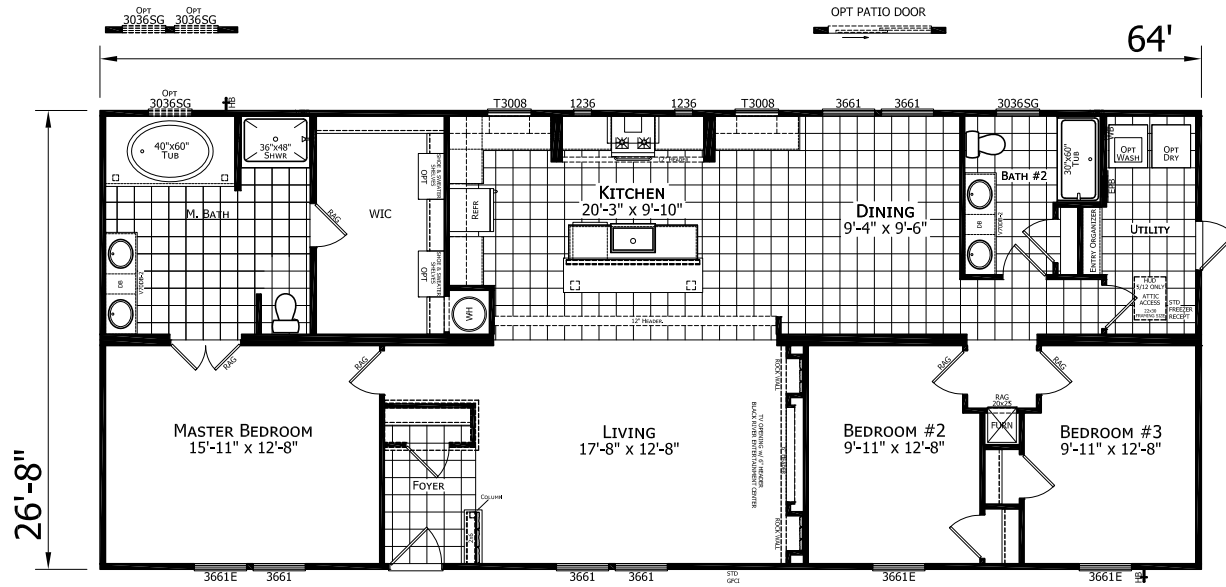

Emerens

Chateau Collection

1,707 SQ. FT. (Approximate) 3 Bedroom, 2 Bath

Last Updated: 10-10-22

CHAMPION HOMES CENTER
115 Titan Roberts Rd.
Lillington, NC 27546

FBHExpo.com | 1-800-504-3238

IMPORTANT: Champion Homes reserves the right to modify, cancel or substitute products or features of this event at any time without prior notice or obligation. Pictures and other promotional materials are representative and may depict or contain floor plans, square footages, elevations, options, upgrades, extra design features, decorations, floor coverings, specialty light fixtures, custom paint and wall coverings, window treatments, landscaping, sound and alarm systems, furnishings, appliances, and other designer/decorator features and amenities that are not included as part of the home and/or may not be available at all locations. Home, pricing and community information is subject to change, and homes to prior sale, at any time without notice or obligation. ©2020 Alta Cima Corp. All rights reserved.