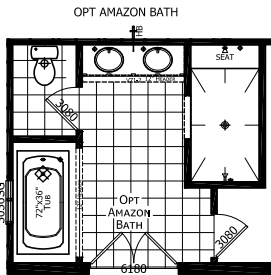

Emerens

Chateau Collection

1,707 SQ. FT. (Approximate) 3 Bedroom, 2 Bath

Last Updated: 10-10-22

CHAMPION HOMES CENTER
115 Titan Roberts Rd.
Lillington, NC 27546

FBHExpo.com | 1-800-504-3238

IMPORTANT: Champion Homes reserves the right to modify, cancel or substitute products or features of this event at any time without prior notice or obligation. Pictures and other promotional materials are representative and may depict or contain floor plans, square footages, elevations, options, upgrades, extra design features, decorations, floor coverings, specialty light fixtures, custom paint and wall coverings, window treatments, landscaping, sound and alarm systems, furnishings, appliances, and other designer/decorator features and amenities that are not included as part of the home and/or may not be available at all locations. Home, pricing and community information is subject to change, and homes to prior sale, at any time without notice or obligation. ©2020 Alta Cima Corp. All rights reserved.