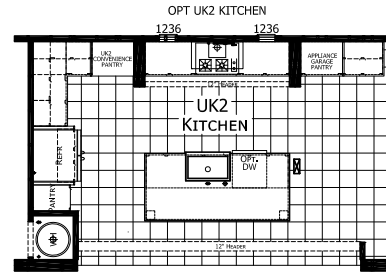

Emerens

Chateau Collection

1,707 SQ. FT. (Approximate) 3 Bedroom, 2 Bath

Last Updated: 10-10-22

CHAMPION HOMES CENTER
115 Titan Roberts Rd.
Lillington, NC 27546

FBHExpo.com | 1-800-504-3238

IMPORTANT: Champion Homes reserves the right to modify, cancel or substitute products or features of this event at any time without prior notice or obligation. Pictures and other promotional materials are representative and may depict or contain floor plans, square footages, elevations, options, upgrades, extra design features, decorations, floor coverings, specialty light fixtures, custom paint and wall coverings, window treatments, landscaping, sound and alarm systems, furnishings, appliances, and other designer/decorator features and amenities that are not included as part of the home and/or may not be available at all locations. Home, pricing and community information is subject to change, and homes to prior sale, at any time without notice or obligation. ©2020 Alta Cima Corp. All rights reserved.