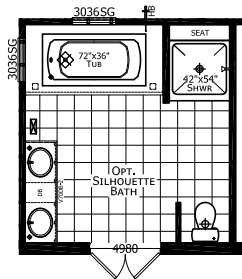

Emerens

Chateau Collection

1,707 SQ. FT. (Approximate) 3 Bedroom, 2 Bath

Last Updated: 10-10-22

CHAMPION HOMES CENTER
115 Titan Roberts Rd.
Lillington, NC 27546

FBHExpo.com | 1-800-504-3238

IMPORTANT: Champion Homes reserves the right to modify, cancel or substitute products or features of this event at any time without prior notice or obligation. Pictures and other promotional materials are representative and may depict or contain floor plans, square footages, elevations, options, upgrades, extra design features, decorations, floor coverings, specialty light fixtures, custom paint and wall coverings, window treatments, landscaping, sound and alarm systems, furnishings, appliances, and other designer/decorator features and amenities that are not included as part of the home and/or may not be available at all locations. Home, pricing and community information is subject to change, and homes to prior sale, at any time without notice or obligation. ©2020 Alta Cima Corp. All rights reserved.