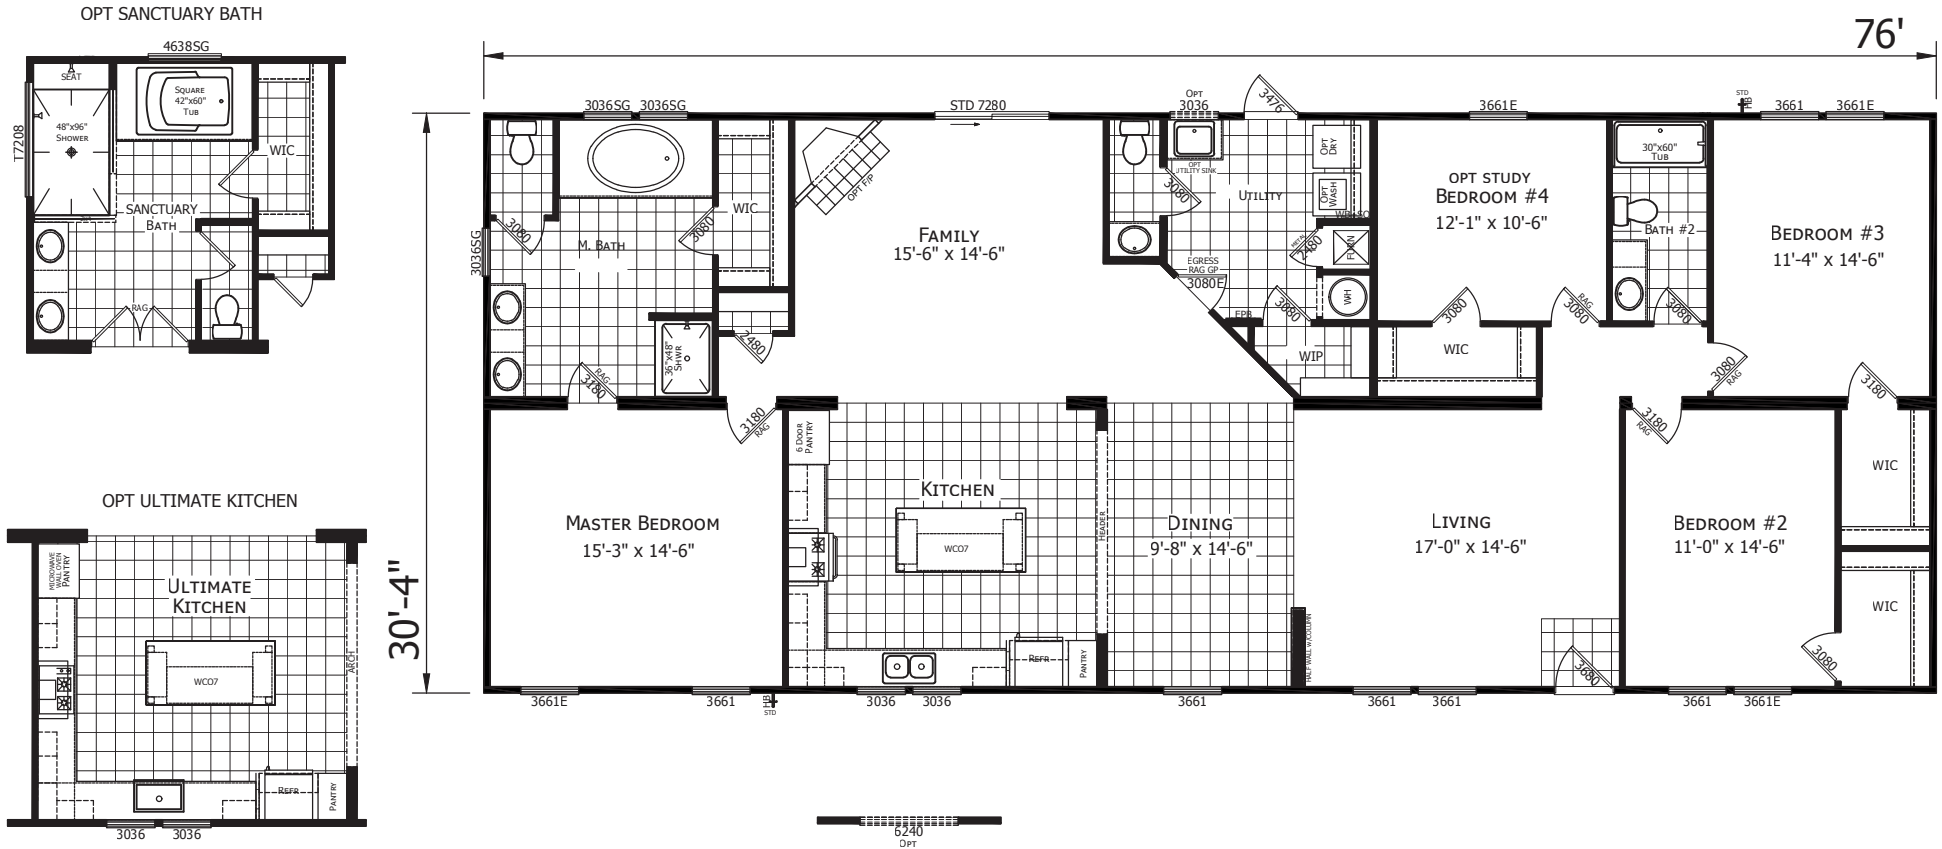

Duffy

Dutch Elite Housing Series

2,305 SQ. FT. (Approximate) 3 Bedroom, 2 Bath

Last Updated: 12-9-24

FACTORY EXPO HOME CENTERS
 115 Titan Roberts Rd.
 Lillington, NC 27546

FBHExpo.com | 1-800-504-3238

IMPORTANT: Alta Cima Corp reserves the right to modify, cancel or substitute products or features of this event at any time without prior notice or obligation. Pictures and other promotional materials are representative and may depict or contain floor plans, square footages, elevations, options, upgrades, extra design features, decorations, floor coverings, specialty light fixtures, custom paint and wall coverings, window treatments, landscaping, sound and alarm systems, furnishings, appliances, and other designer/decorator features and amenities that are not included as part of the home and/or may not be available at all locations. Home, pricing and community information is subject to change, and homes to prior sale, at any time without notice or obligation. ©2020 Alta Cima Corp. All rights reserved.