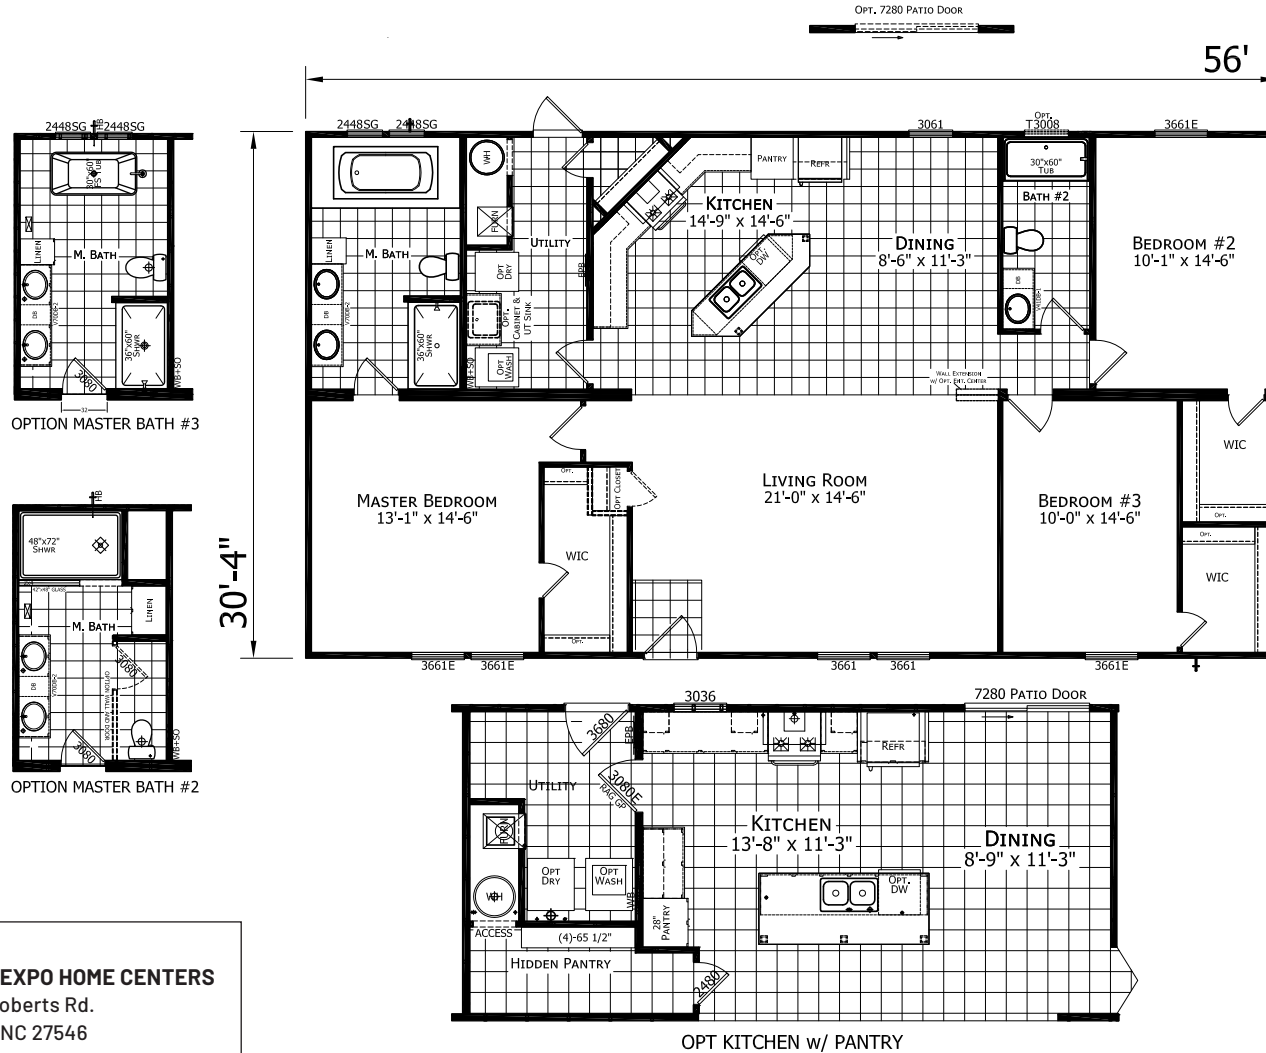

# Dermond

Dutch Elite Housing Series

1,699 SQ. FT. (Approximate) 3 Bedroom, 2 Bath

Last Updated: 12-9-24

**FACTORY EXPO HOME CENTERS**  
 115 Titan Roberts Rd.  
 Lillington, NC 27546

**FBHExpo.com | 1-800-504-3238**