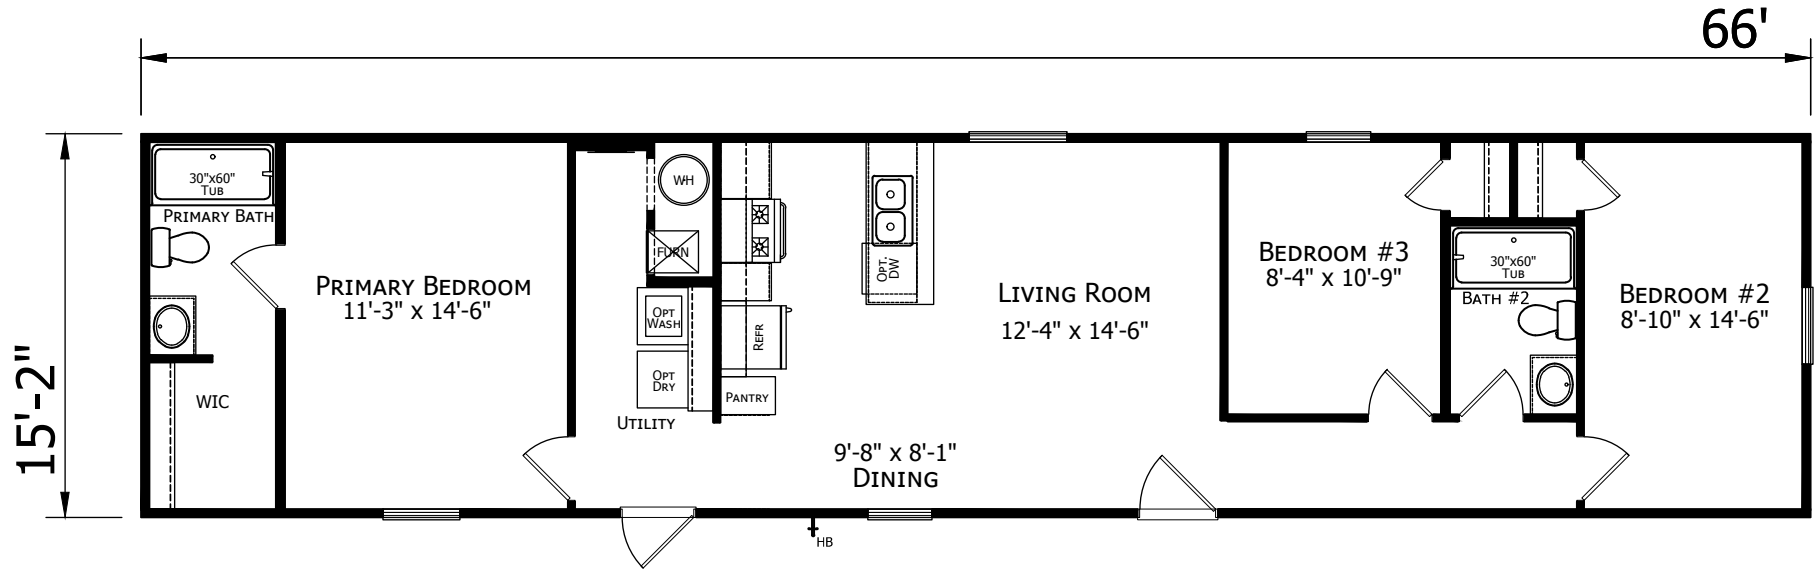

Boswell

Prime Series

1,001 SQ. FT. (Approximate) 3 Bedroom, 2 Bath

CHAMPION[®]
HOMES CENTER

Last Updated: 11-9-22

CHAMPION HOMES CENTER
115 Titan Roberts Rd.
Lillington, NC 27546

FBHExpo.com | 1-800-504-3238