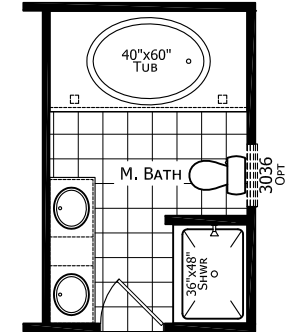

Bartel

Dutch Elite Housing Series

1,173 SQ. FT. (Approximate) 3 Bedroom, 2 Bath

Last Updated: 12-9-24

OPT GLAMOUR BATH

FACTORY EXPO HOME CENTERS
115 Titan Roberts Rd.
Lillington, NC 27546

FBHExpo.com | 1-800-504-3238