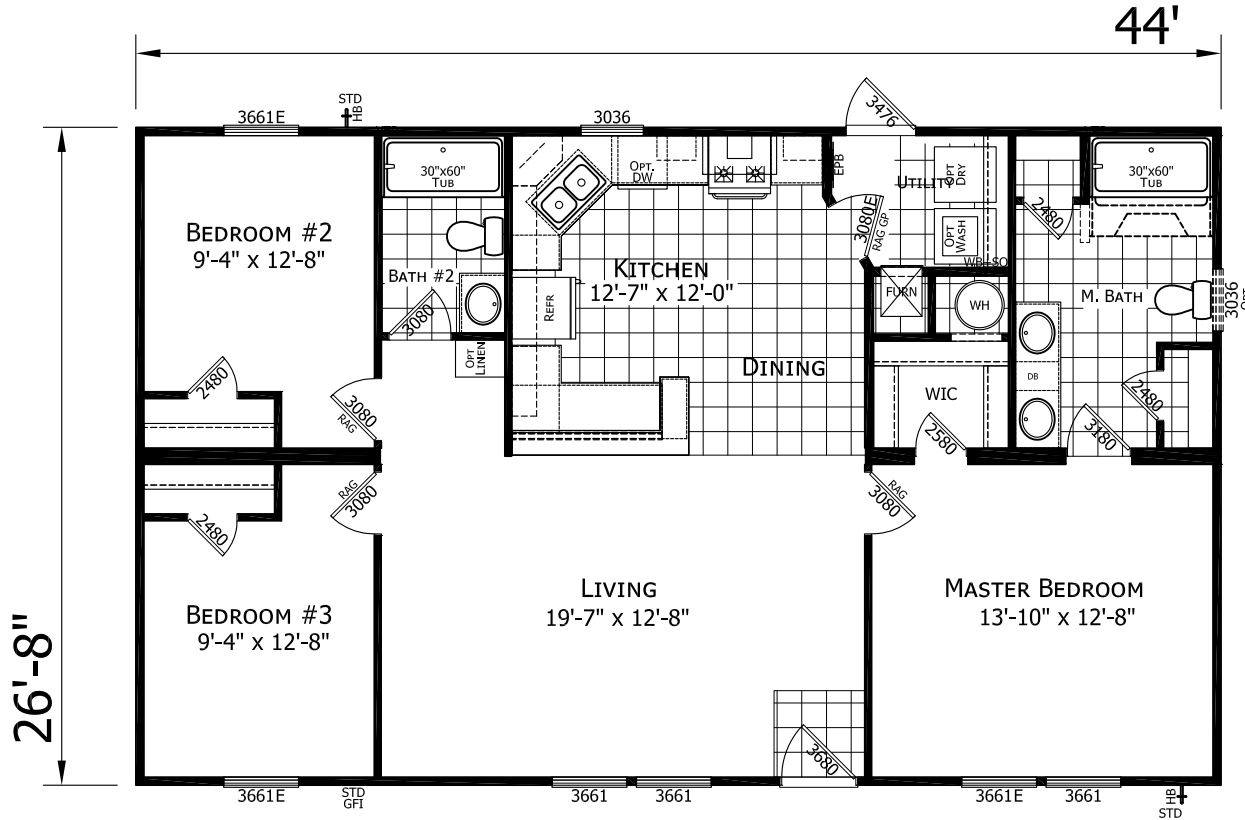

Bartel

Dutch Elite Housing Series

1,173 SQ. FT. (Approximate) 3 Bedroom, 2 Bath

Last Updated: 12-9-24

OPT GLAMOUR BATH

FACTORY EXPO HOME CENTERS
115 Titan Roberts Rd.
Lillington, NC 27546

FBHExpo.com | 1-800-504-3238