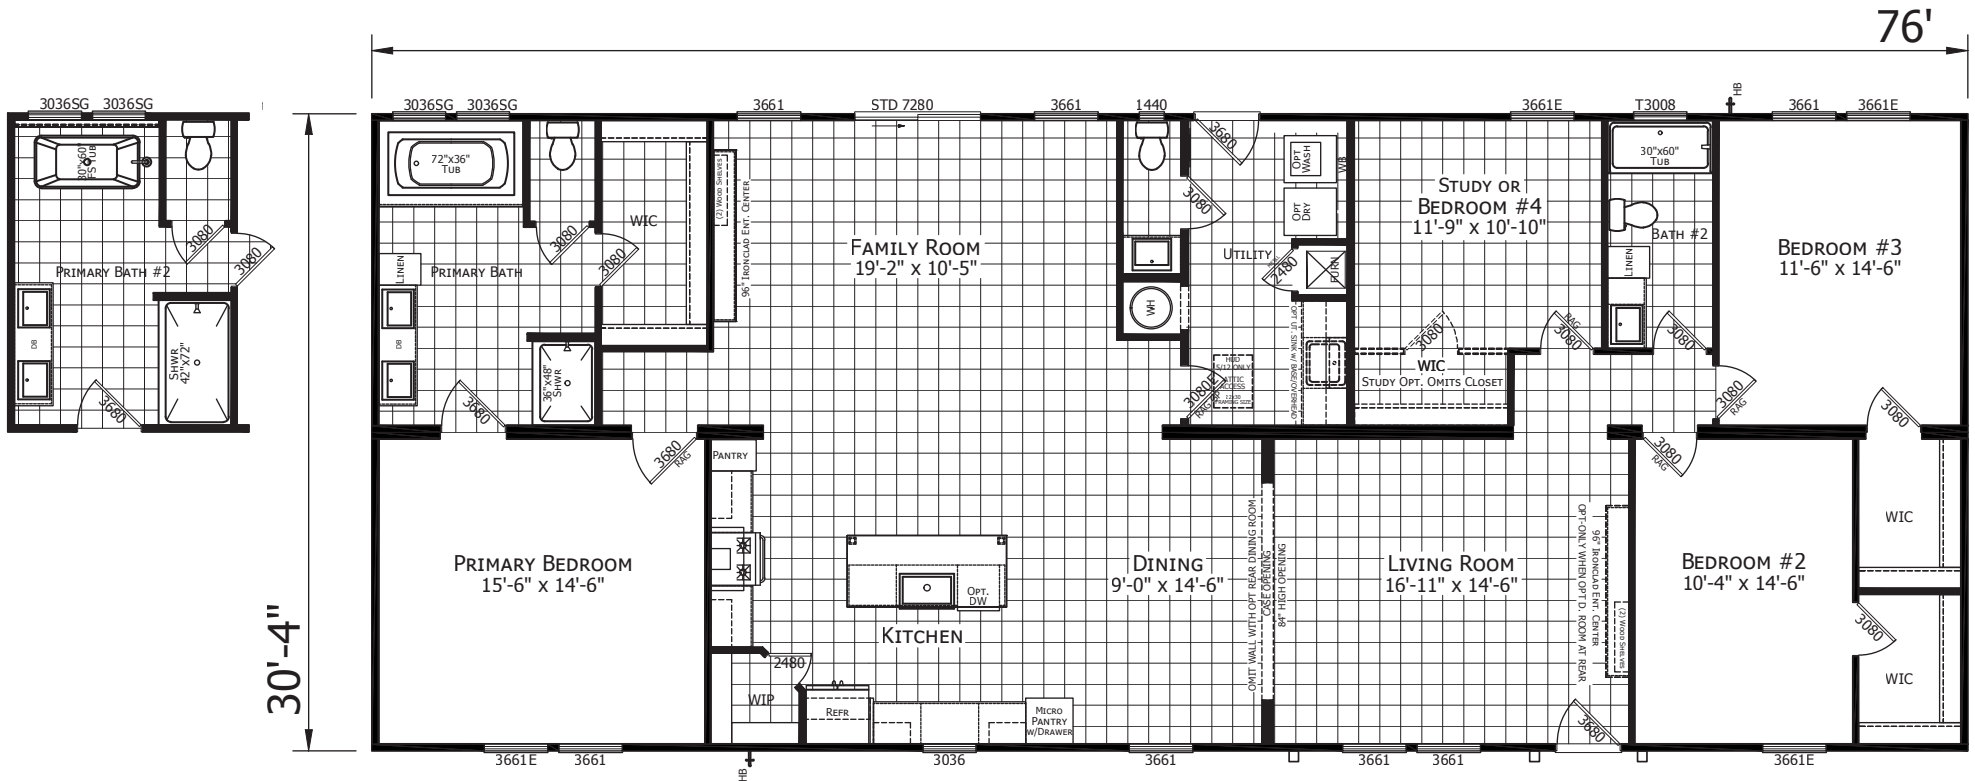

Barbera

Ironclad Series

2,305 SQ. FT. (Approximate) 4 Bedroom, 2.5 Bath

Last Updated: 11-12-24

CHAMPION HOMES CENTER
115 Titan Roberts Rd.
Lillington, NC 27546

FBHExpo.com | 1-800-504-3238

IMPORTANT: Champion Homes reserves the right to modify, cancel or substitute products or features of this event at any time without prior notice or obligation. Pictures and other promotional materials are representative and may depict or contain floor plans, square footages, elevations, options, upgrades, extra design features, decorations, floor coverings, specialty light fixtures, custom paint and wall coverings, window treatments, landscaping, sound and alarm systems, furnishings, appliances, and other designer/decorator features and amenities that are not included as part of the home and/or may not be available at all locations. Home, pricing and community information is subject to change, and homes to prior sale, at any time without notice or obligation. ©2020 Champion Homes. All rights reserved.