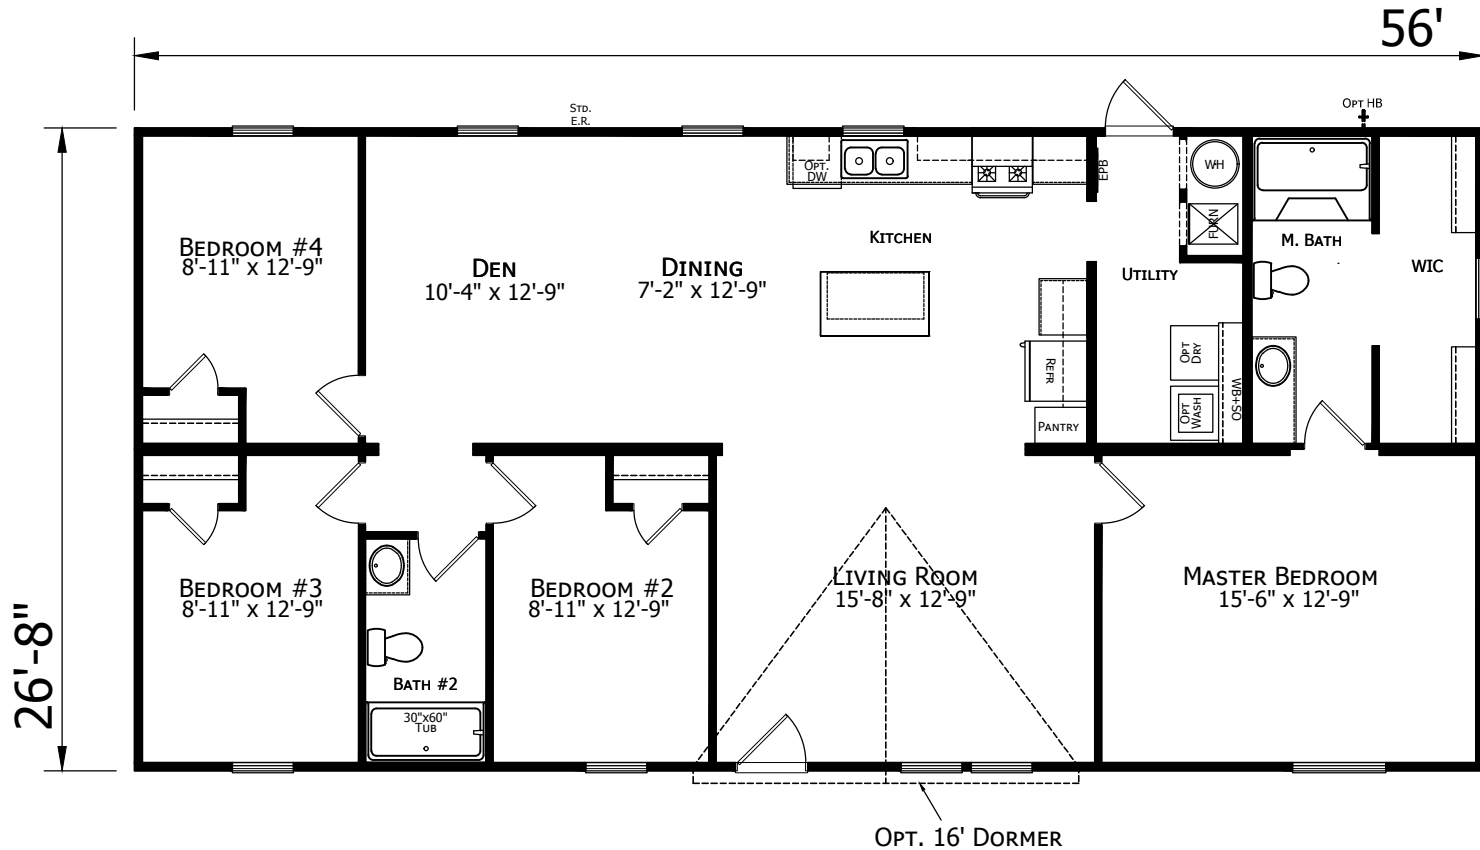

Archie

Prime Series

1,493 SQ. FT. (Approximate) 4 Bedroom, 2 Bath

CHAMPION[®]
HOMES CENTER

Last Updated: 11-9-22

CHAMPION HOMES CENTER
115 Titan Roberts Rd.
Lillington, NC 27546

FBHExpo.com | 1-800-504-3238