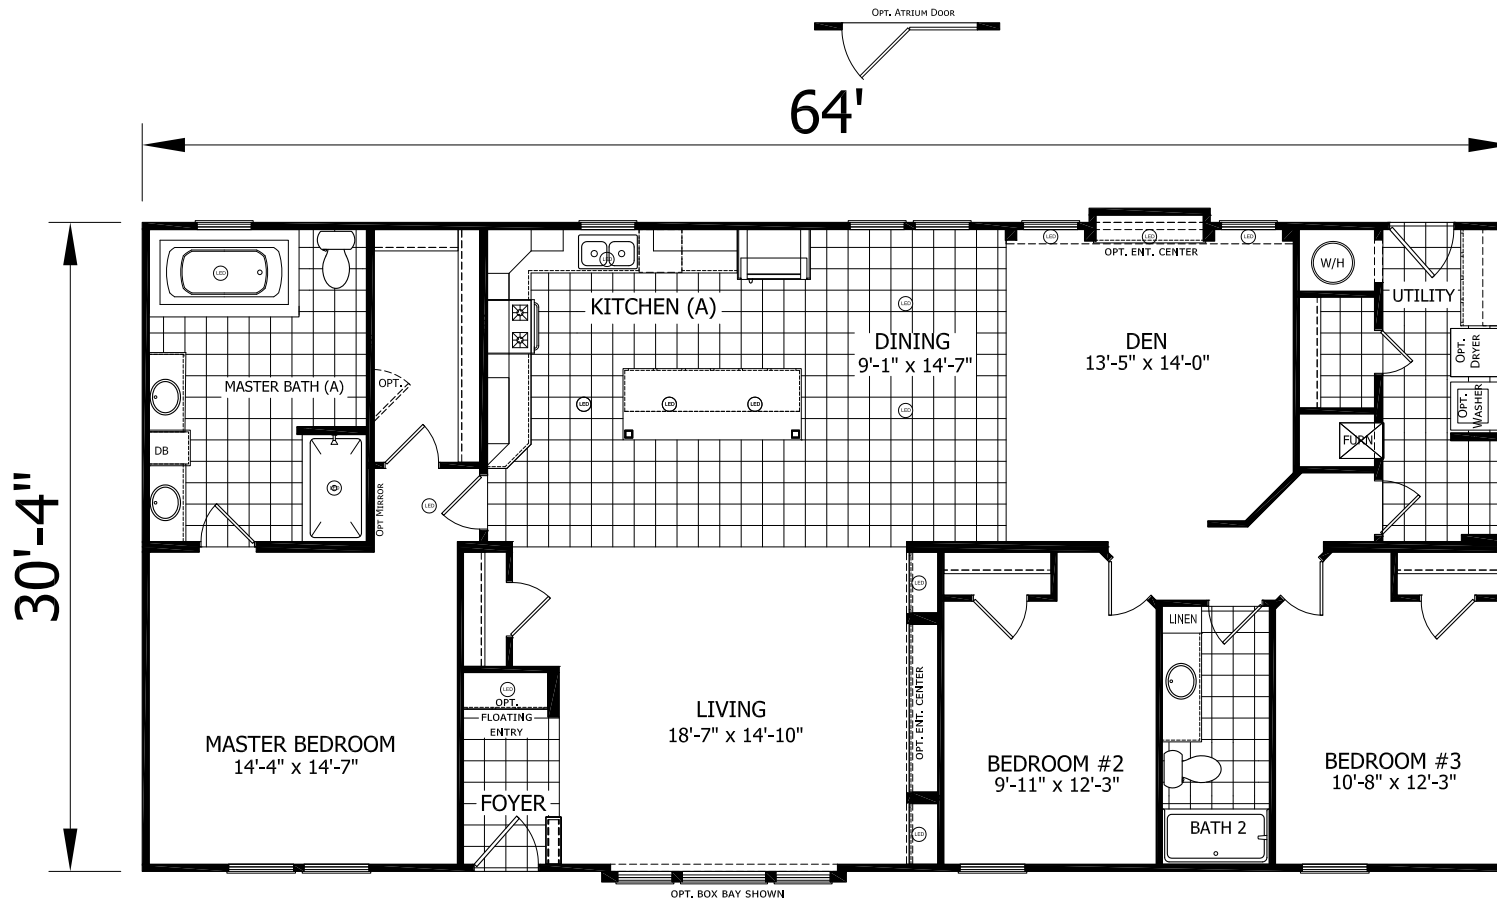

# Factory Expo

"Factory Direct Pricing" HOME CENTERS

**3 Bedroom, 3 Bath**  
**Approx. 1,957 Sq. Ft.**

Last Updated: 12-4-18

115 Titan Roberts Road  
Lillington NC 27546

For Detailed Directions See Map On Our Website