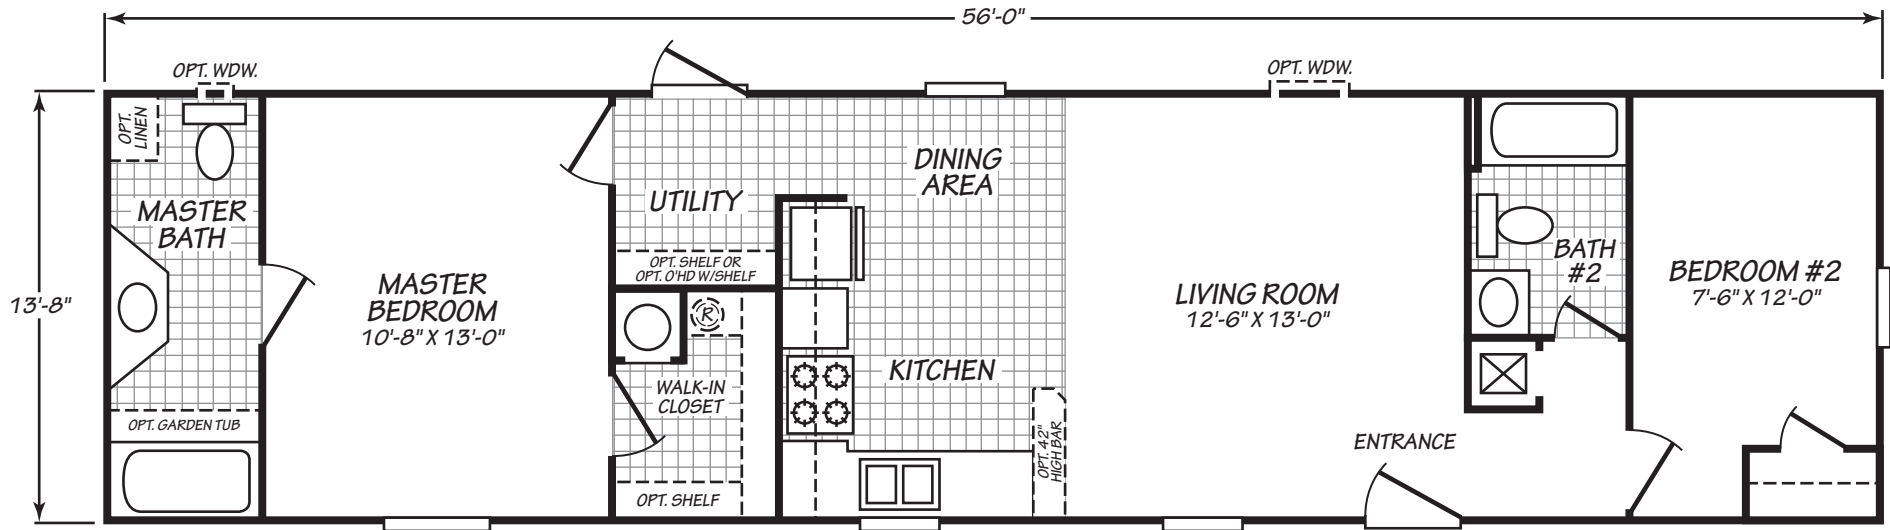

# Wellford

Westfield Classic Series

764 SQ. FT. (Approximate) 2 Bedroom, 2 Bath

Last Updated: 12-7-20

**FACTORY SELECT HOMES**  
 179 Highway 601 South  
 Lugoff, SC 29078

**SelectMobileHomes.com | 1-800-706-1701**