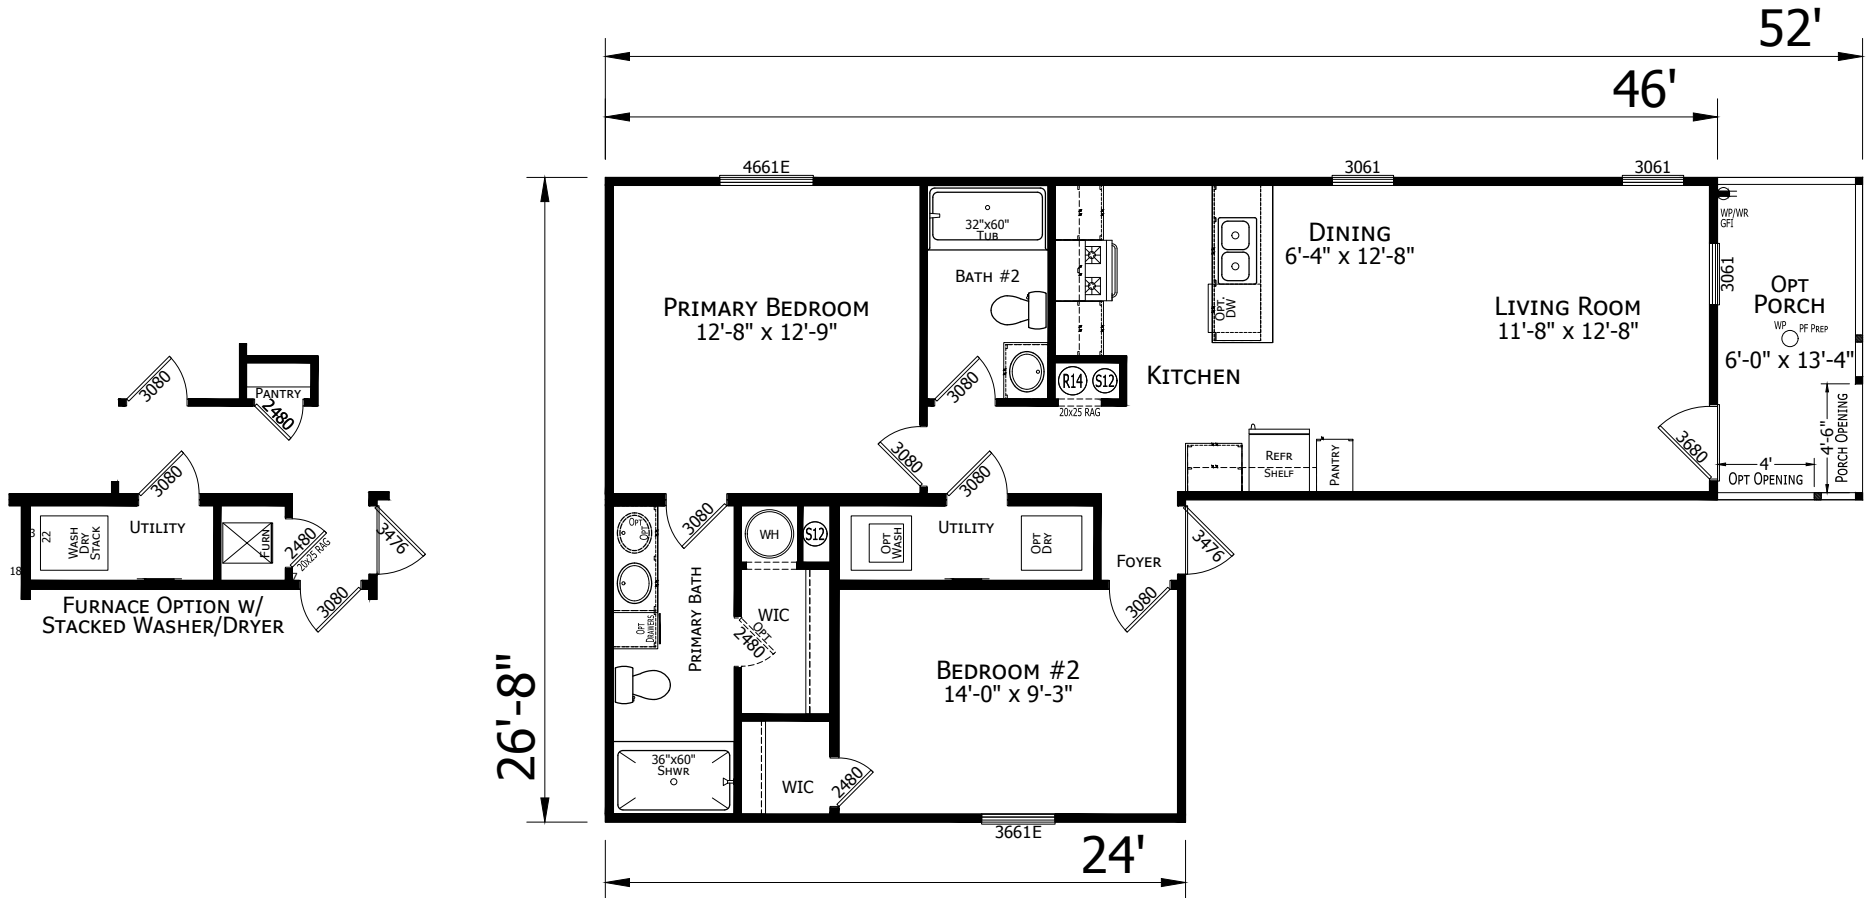

Tomesha

Lake Manor Series

933 SQ. FT. (Approximate) 2 Bedroom, 2 Bath

Last Updated: 4-21-23

FACTORY SELECT HOMES
179 Highway 601 South
Lugoff, SC 29078

SelectMobileHomes.com | 1-800-706-1701

IMPORTANT: Alta Cima Corp reserves the right to modify, cancel or substitute products or features of this event at any time without prior notice or obligation. Pictures and other promotional materials are representative and may depict or contain floor plans, square footages, elevations, options, upgrades, extra design features, decorations, floor coverings, specialty light fixtures, custom paint and wall coverings, window treatments, landscaping, sound and alarm systems, furnishings, appliances, and other designer/decorator features and amenities that are not included as part of the home and/or may not be available at all locations. Home, pricing and community information is subject to change, and homes to prior sale, at any time without notice or obligation. ©2020 Alta Cima Corp. All rights reserved.