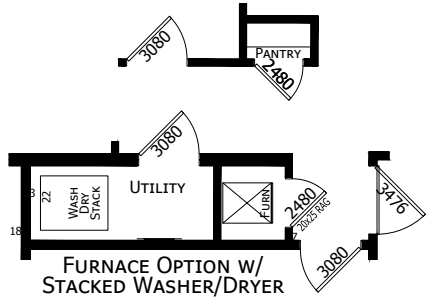

Tomesha

Lake Manor Series

933 SQ. FT. (Approximate) 2 Bedroom, 2 Bath

Last Updated: 4-21-23

FACTORY SELECT HOMES
179 Highway 601 South
Lugoff, SC 29078

SelectMobileHomes.com | 1-800-706-1701

IMPORTANT: Alta Cima Corp reserves the right to modify, cancel or substitute products or features of this event at any time without prior notice or obligation. Pictures and other promotional materials are representative and may depict or contain floor plans, square footages, elevations, options, upgrades, extra design features, decorations, floor coverings, specialty light fixtures, custom paint and wall coverings, window treatments, landscaping, sound and alarm systems, furnishings, appliances, and other designer/decorator features and amenities that are not included as part of the home and/or may not be available at all locations. Home, pricing and community information is subject to change, and homes to prior sale, at any time without notice or obligation. ©2020 Alta Cima Corp. All rights reserved.