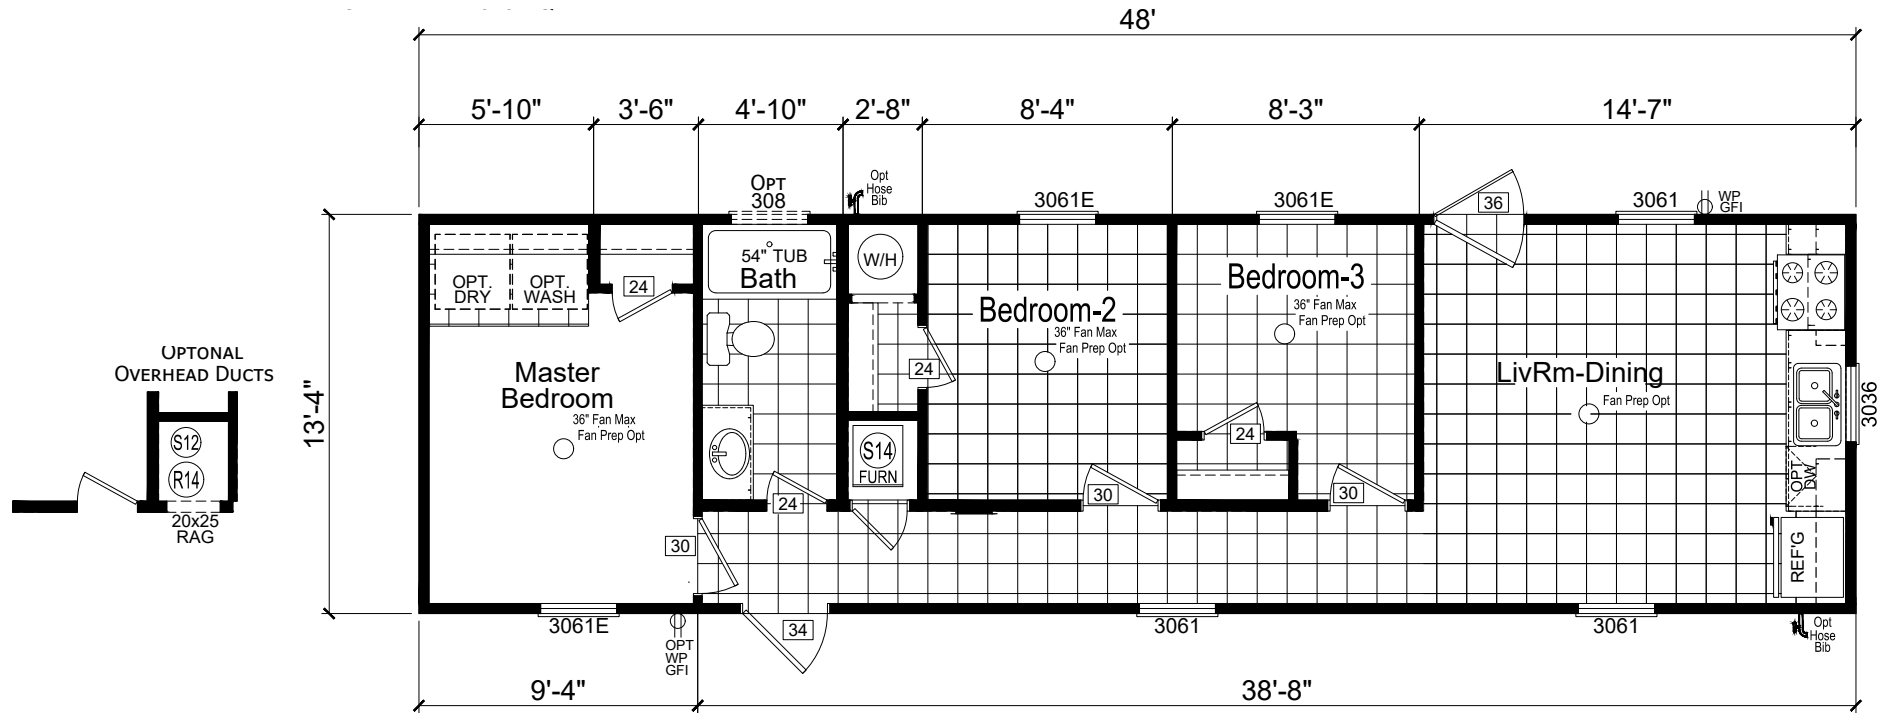

Trinity 3

Sojourner Series

640 SQ. FT. (Approximate) 3 Bedrooms, 1 Bath

Last Updated: 2-8-21

FACTORY SELECT HOMES
179 Highway 601 South
Lugoff, SC 29078

SelectMobileHomes.com | 1-800-706-1701

IMPORTANT: Alta Cima Corp reserves the right to modify, cancel or substitute products or features of this event at any time without prior notice or obligation. Pictures and other promotional materials are representative and may depict or contain floor plans, square footages, elevations, options, upgrades, extra design features, decorations, floor coverings, specialty light fixtures, custom paint and wall coverings, window treatments, landscaping, sound and alarm systems, furnishings, appliances, and other designer/decorator features and amenities that are not included as part of the home and/or may not be available at all locations. Home, pricing and community information is subject to change, and homes to prior sale, at any time without notice or obligation. ©2020 Alta Cima Corp. All rights reserved.