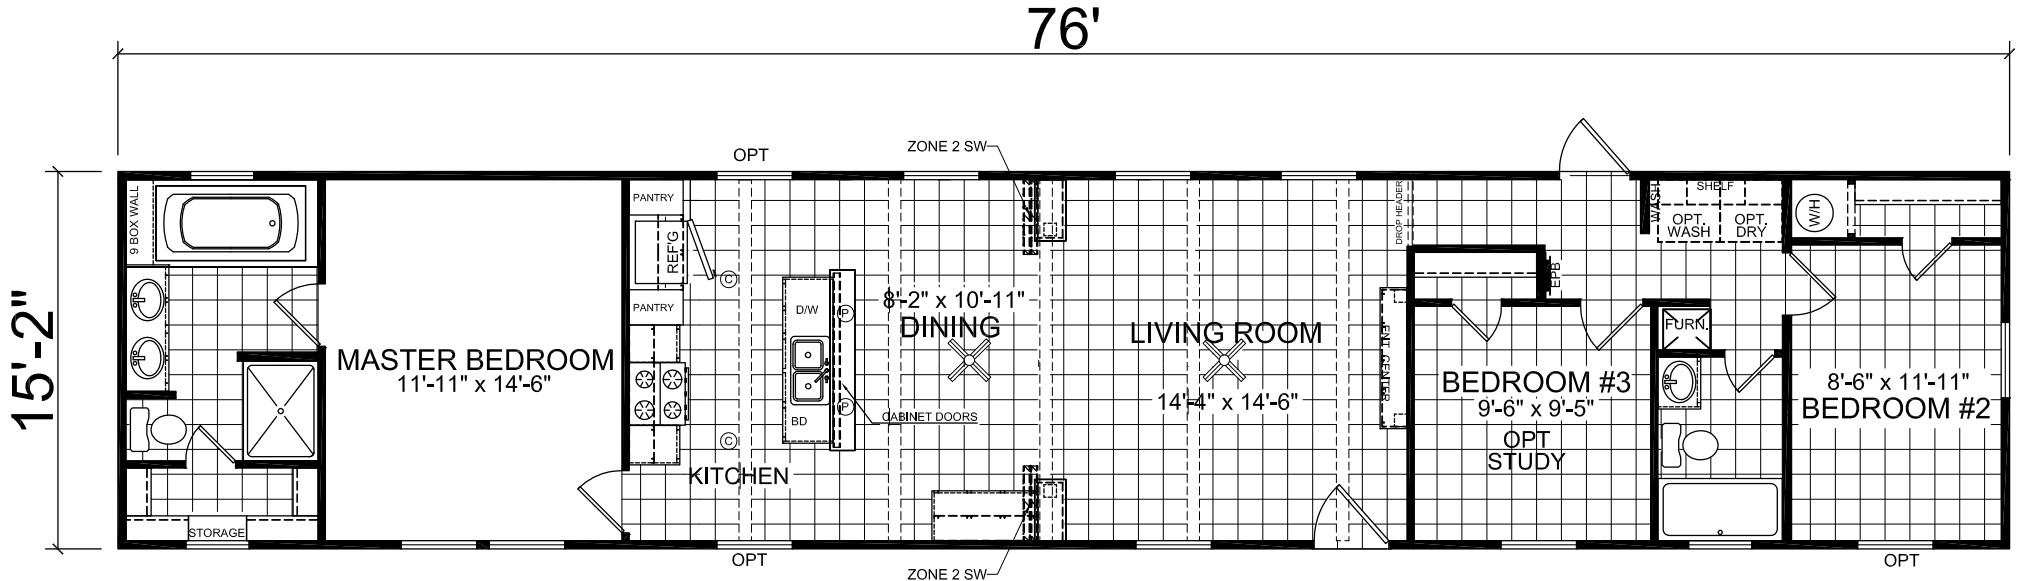

# Shellman

Dutch Elite Series

1,153 SQ. FT. (Approximate) 3 Bedroom, 2 Bath

Last Updated: 12-9-24

**FACTORY SELECT HOMES**

179 Highway 601 South  
Lugoff, SC 29078

**SelectMobileHomes.com | 1-800-706-1701**