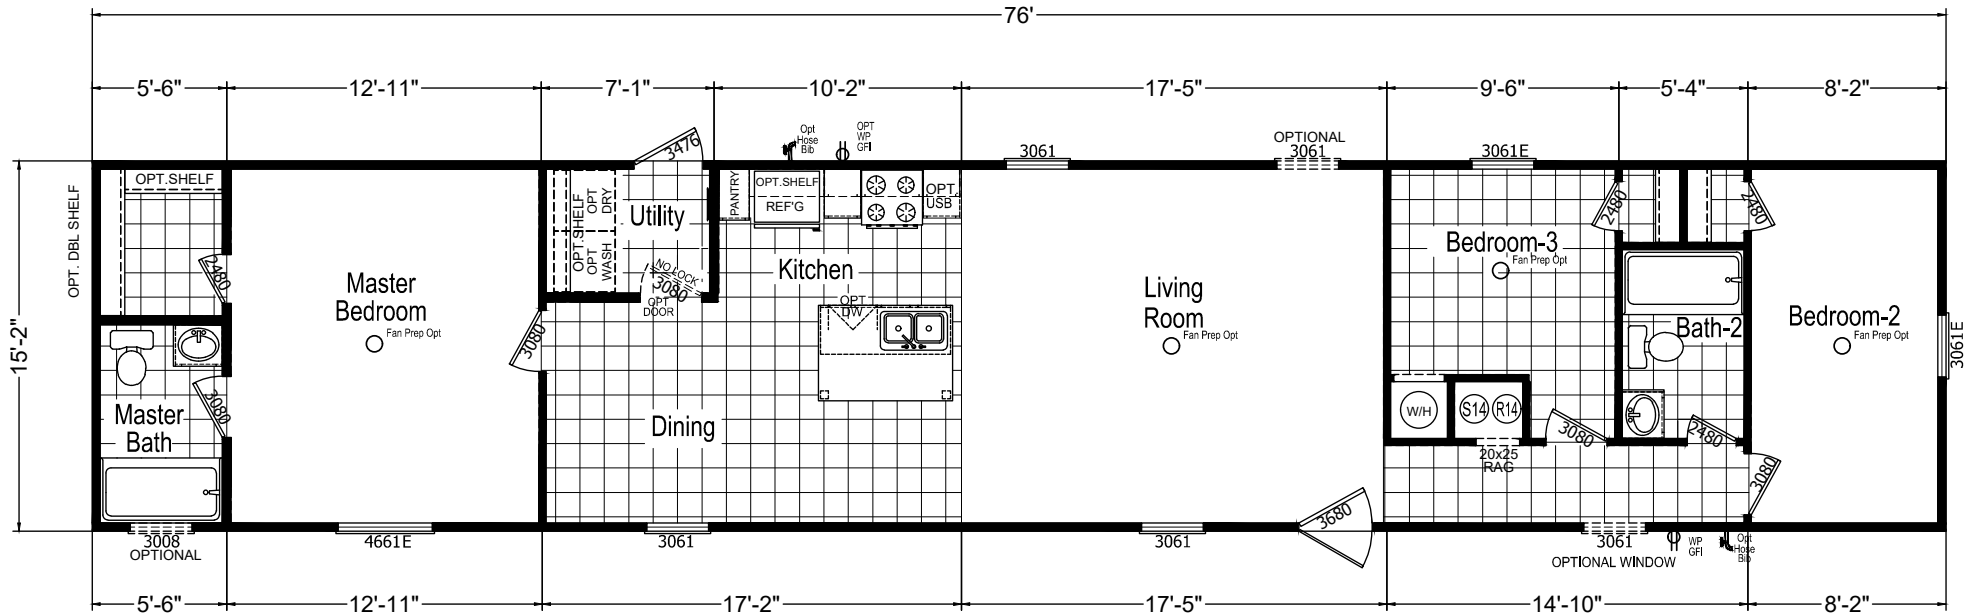

Palm

Forest Manor Series

1,152 SQ. FT. (Approximate) 3 Bedroom, 2 Bath

Last Updated: 12-2-20

FACTORY SELECT HOMES
179 Highway 601 South
Lugoff, SC 29078

SelectMobileHomes.com | 1-800-706-1701

IMPORTANT: Alta Cima Corp reserves the right to modify, cancel or substitute products or features of this event at any time without prior notice or obligation. Pictures and other promotional materials are representative and may depict or contain floor plans, square footages, elevations, options, upgrades, extra design features, decorations, floor coverings, specialty light fixtures, custom paint and wall coverings, window treatments, landscaping, sound and alarm systems, furnishings, appliances, and other designer/decorator features and amenities that are not included as part of the home and/or may not be available at all locations. Home, pricing and community information is subject to change, and homes to prior sale, at any time without notice or obligation. ©2020 Alta Cima Corp. All rights reserved.