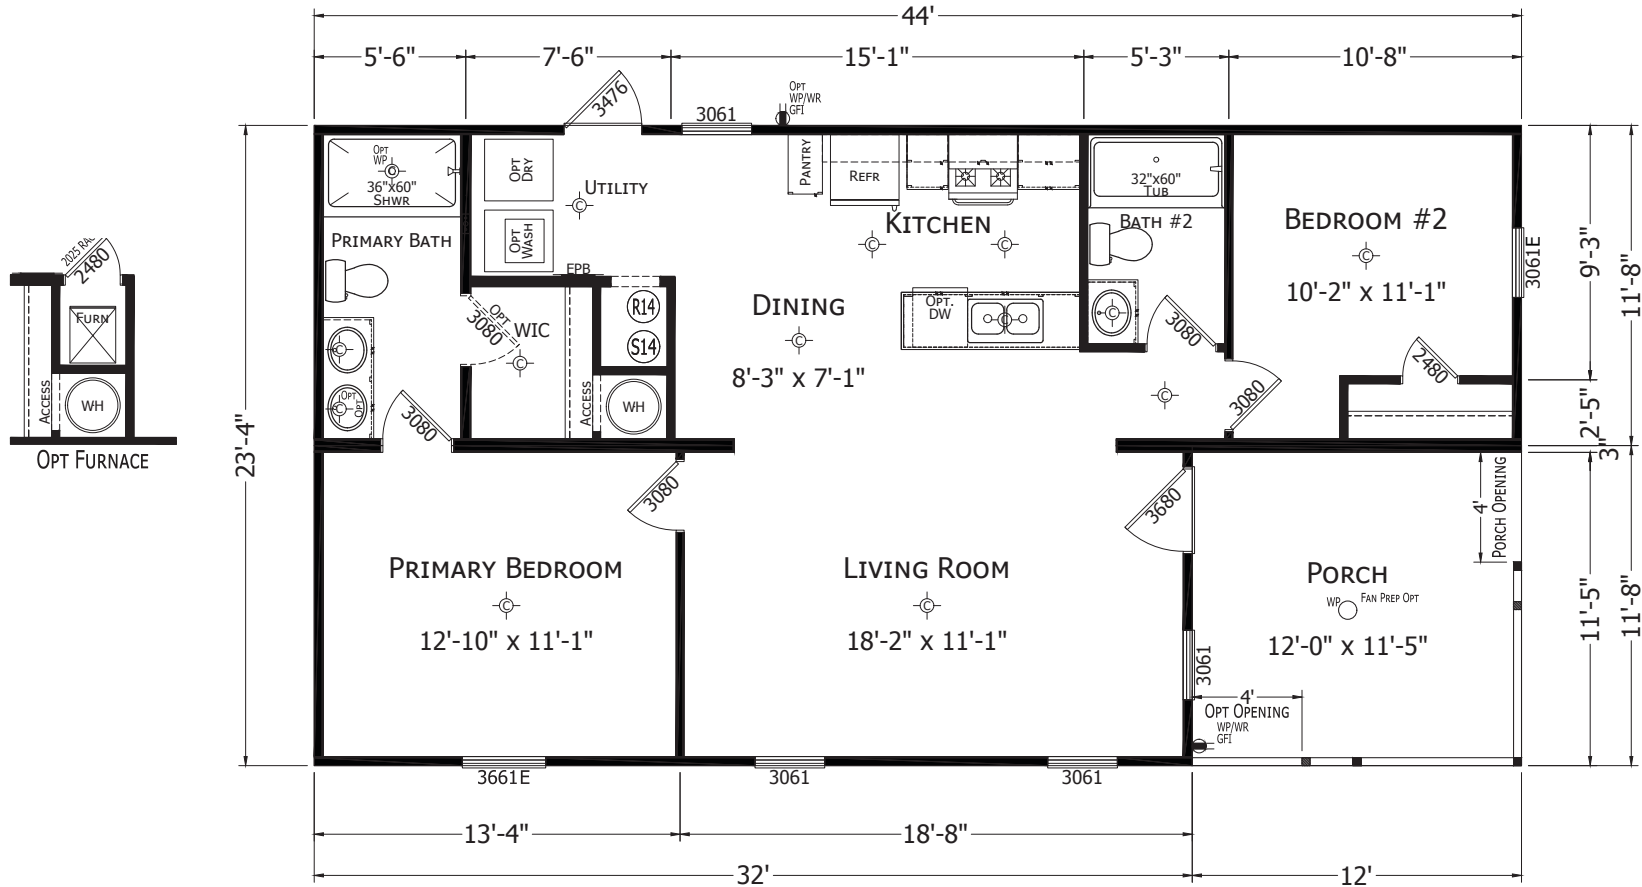

Ovando

Lake Manor Series

1,027 SQ. FT. (Approximate) 2 Bedroom, 2 Bath

Last Updated: 1-19-23

FACTORY SELECT HOMES
179 Highway 601 South
Lugoff, SC 29078

SelectMobileHomes.com | 1-800-706-1701

IMPORTANT: Alta Cima Corp reserves the right to modify, cancel or substitute products or features of this event at any time without prior notice or obligation. Pictures and other promotional materials are representative and may depict or contain floor plans, square footages, elevations, options, upgrades, extra design features, decorations, floor coverings, specialty light fixtures, custom paint and wall coverings, window treatments, landscaping, sound and alarm systems, furnishings, appliances, and other designer/decorator features and amenities that are not included as part of the home and/or may not be available at all locations. Home, pricing and community information is subject to change, and homes to prior sale, at any time without notice or obligation. ©2020 Alta Cima Corp. All rights reserved.