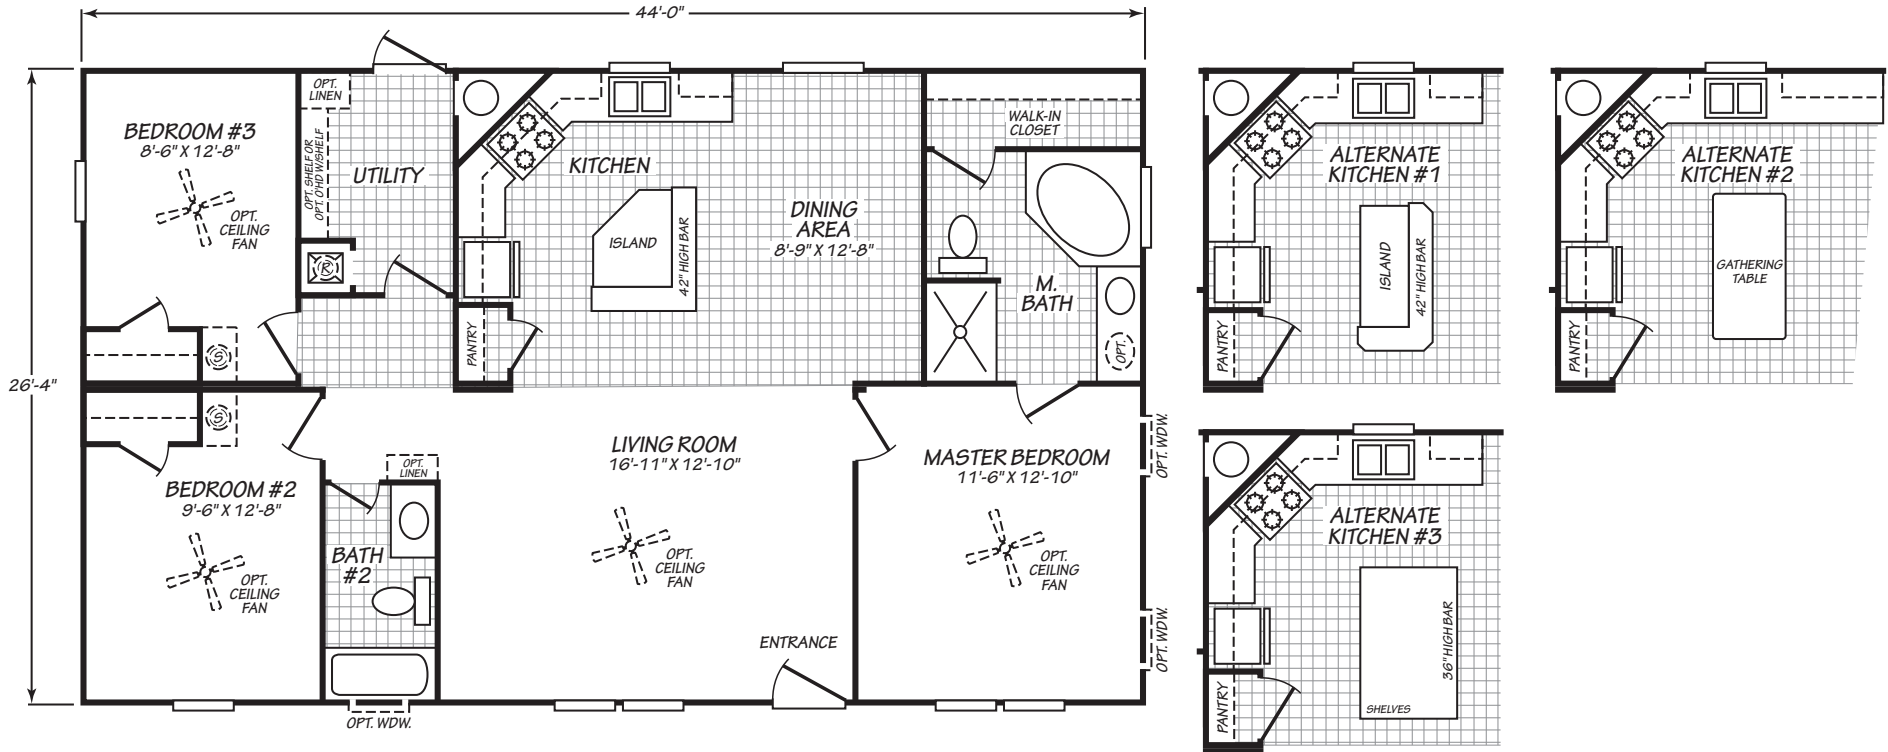

# Melrose

Carriage Manor II Series

1,158 SQ. FT. (Approximate) 3 Bedroom, 2 Bath

Last Updated: 12-4-20

**FACTORY SELECT HOMES**  
179 Highway 601 South  
Lugoff, SC 29078

SelectMobileHomes.com | 1-800-706-1701