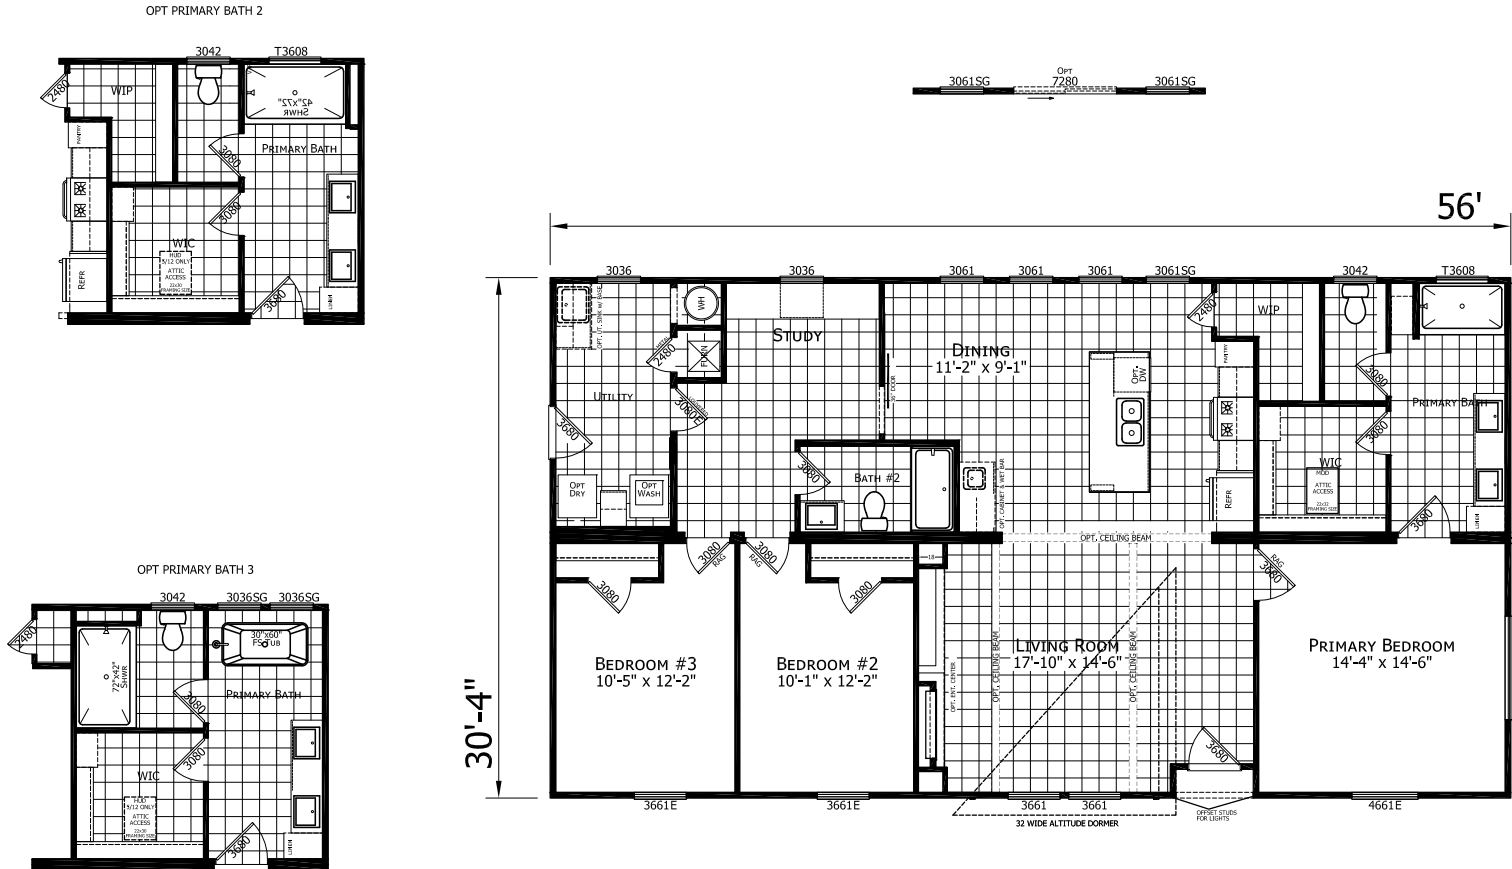

# McGrath

Altitude Series

1,699 SQ. FT. (Approximate) 3 Bedroom, 2 Bath

Last Updated: 12-10-24

**FACTORY SELECT HOMES**  
179 Highway 601 South  
Lugoff, SC 29078

**SelectMobileHomes.com | 1-800-706-1701**