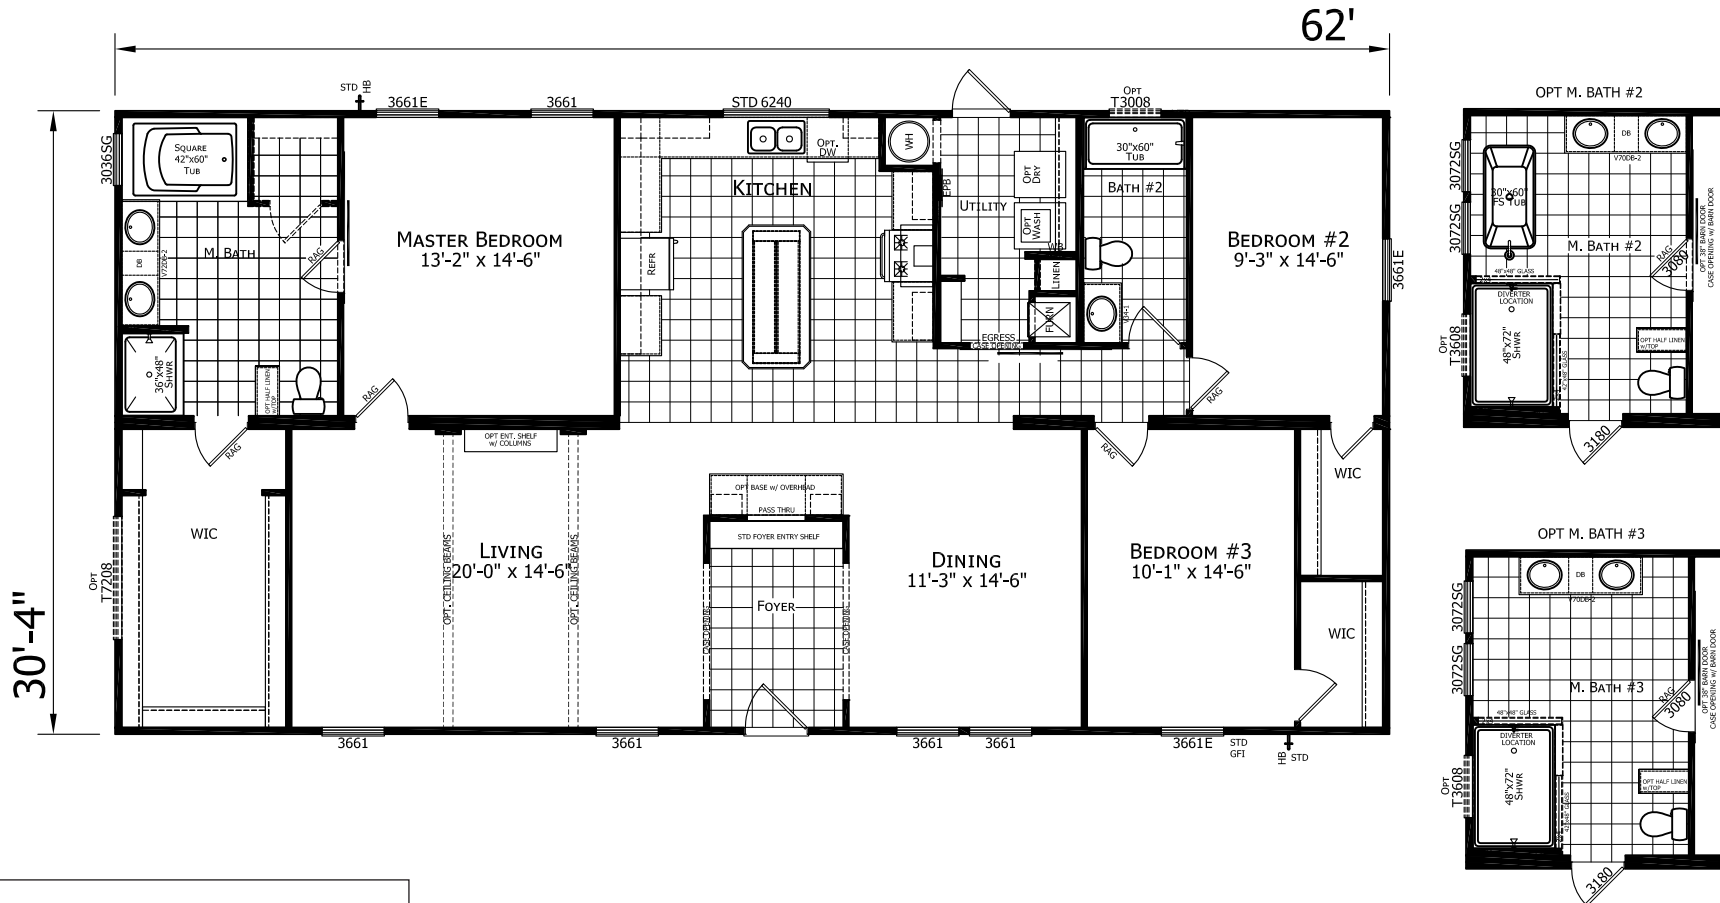

# McElroy

Dutch Elite Series

1,880 SQ. FT. (Approximate) 3 Bedroom, 2 Bath

Last Updated: 12-9-24

**FACTORY SELECT HOMES**  
179 Highway 601 South  
Lugoff, SC 29078

SelectMobileHomes.com | 1-800-706-1701

**IMPORTANT:** Alta Cima Corp reserves the right to modify, cancel or substitute products or features of this event at any time without prior notice or obligation. Pictures and other promotional materials are representative and may depict or contain floor plans, square footages, elevations, options, upgrades, extra design features, decorations, floor coverings, specialty light fixtures, custom paint and wall coverings, window treatments, landscaping, sound and alarm systems, furnishings, appliances, and other designer/decorator features and amenities that are not included as part of the home and/or may not be available at all locations. Home, pricing and community information is subject to change, and homes to prior sale, at any time without notice or obligation. ©2020 Alta Cima Corp. All rights reserved.