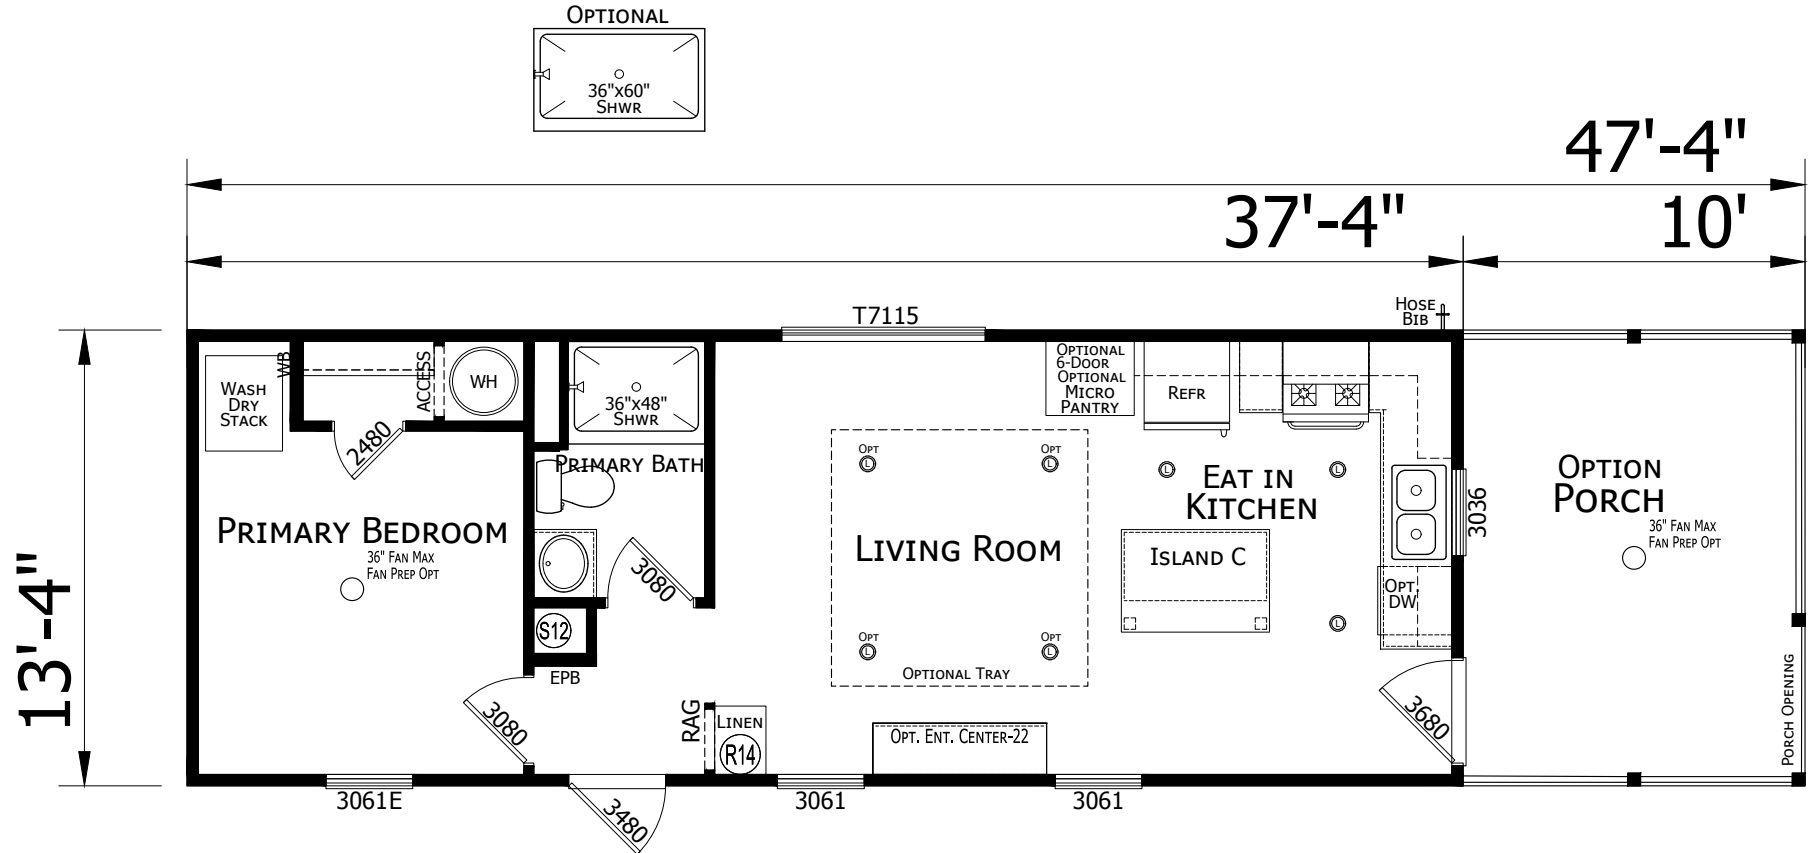

Maury

Trinity Series

498 SQ. FT. (Approximate) 1 Bedroom, 1 Bath

Last Updated: 10-31-24

FACTORY SELECT HOMES
179 Highway 601 South
Lugoff, SC 29078

SelectMobileHomes.com | 1-800-706-1701

IMPORTANT: Alta Cima Corp reserves the right to modify, cancel or substitute products or features of this event at any time without prior notice or obligation. Pictures and other promotional materials are representative and may depict or contain floor plans, square footages, elevations, options, upgrades, extra design features, decorations, floor coverings, specialty light fixtures, custom paint and wall coverings, window treatments, landscaping, sound and alarm systems, furnishings, appliances, and other designer/decorator features and amenities that are not included as part of the home and/or may not be available at all locations. Home, pricing and community information is subject to change, and homes to prior sale, at any time without notice or obligation. ©2020 Alta Cima Corp. All rights reserved.