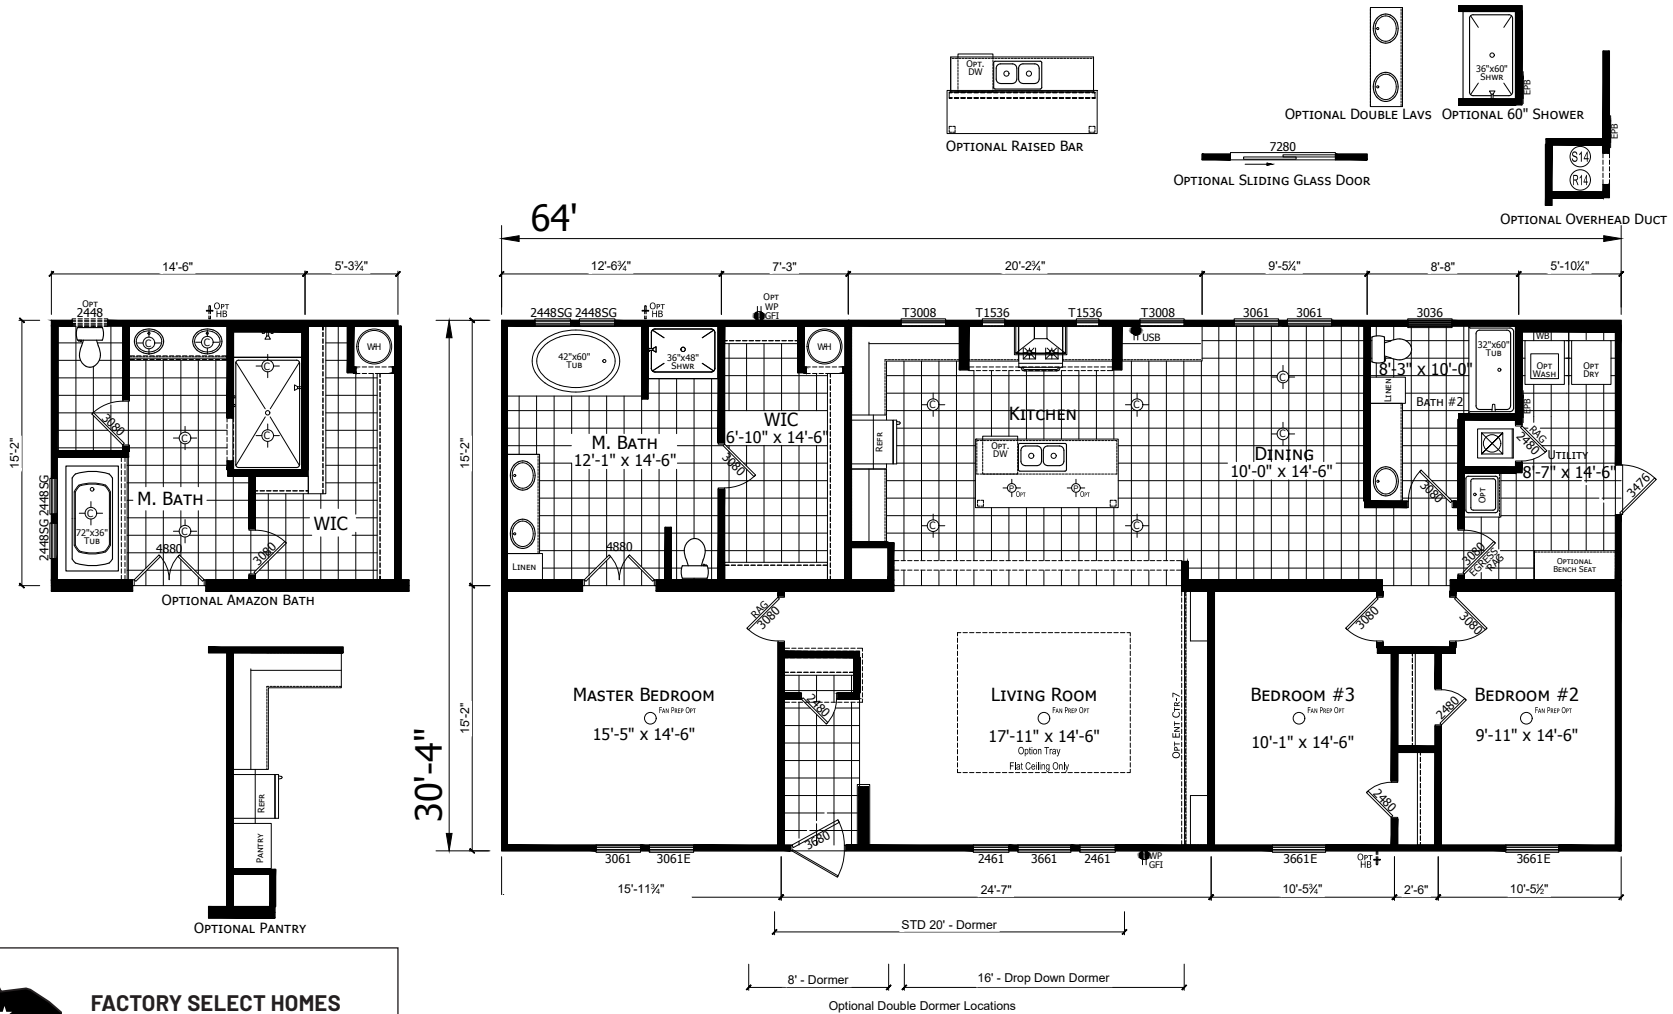

Malisse

Cypress Series

1,941 SQ. FT. (Approximate) 3 Bedroom, 2 Bath

Last Updated: 2-22-23

FACTORY SELECT HOMES
179 Highway 601 South
Lugoff, SC 29078

SelectMobileHomes.com | 1-800-706-1701

IMPORTANT: Alta Cima Corp reserves the right to modify, cancel or substitute products or features of this event at any time without prior notice or obligation. Pictures and other promotional materials are representative and may depict or contain floor plans, square footages, elevations, options, upgrades, extra design features, decorations, floor coverings, specialty light fixtures, custom paint and wall coverings, window treatments, landscaping, sound and alarm systems, furnishings, appliances, and other designer/decorator features and amenities that are not included as part of the home and/or may not be available at all locations. Home, pricing and community information is subject to change, and homes to prior sale, at any time without notice or obligation. ©2020 Alta Cima Corp. All rights reserved.