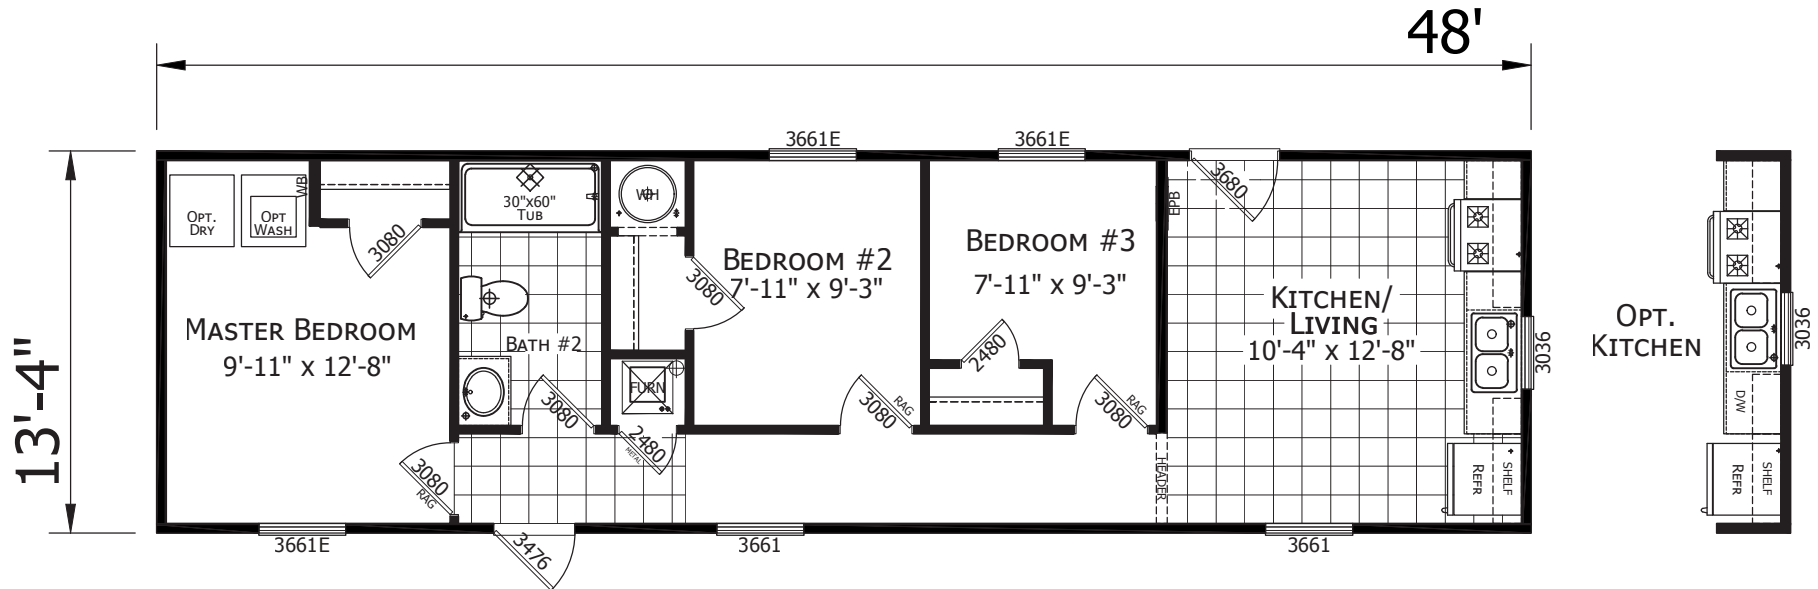

Lumsden

Dutch Elite Series

640 SQ. FT. (Approximate) 3 Bedroom, 1 Bath

Last Updated: 12-9-24

FACTORY SELECT HOMES
179 Highway 601 South
Lugoff, SC 29078

SelectMobileHomes.com | 1-800-706-1701

IMPORTANT: Alta Cima Corp reserves the right to modify, cancel or substitute products or features of this event at any time without prior notice or obligation. Pictures and other promotional materials are representative and may depict or contain floor plans, square footages, elevations, options, upgrades, extra design features, decorations, floor coverings, specialty light fixtures, custom paint and wall coverings, window treatments, landscaping, sound and alarm systems, furnishings, appliances, and other designer/decorator features and amenities that are not included as part of the home and/or may not be available at all locations. Home, pricing and community information is subject to change, and homes to prior sale, at any time without notice or obligation. ©2020 Alta Cima Corp. All rights reserved.