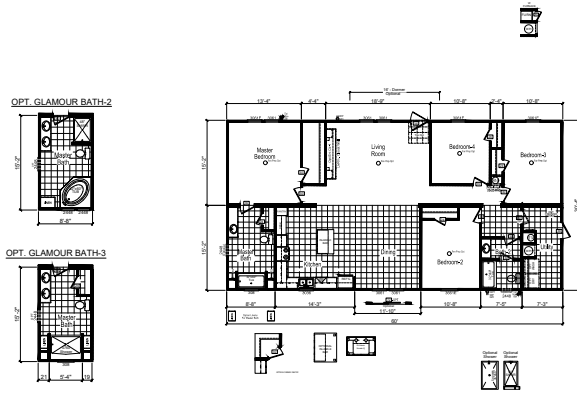

# Lemont

Crestpoint Series

1,820 SQ. FT. (Approximate) 4 Bedroom, 2 Bath

Last Updated: 12-7-20

(Optional Reversed Floor Plan Available)

OPT. GLAMOUR BATH-2

OPT. GLAMOUR BATH-3

**FACTORY SELECT HOMES**  
179 Highway 601 South  
Lugoff, SC 29078