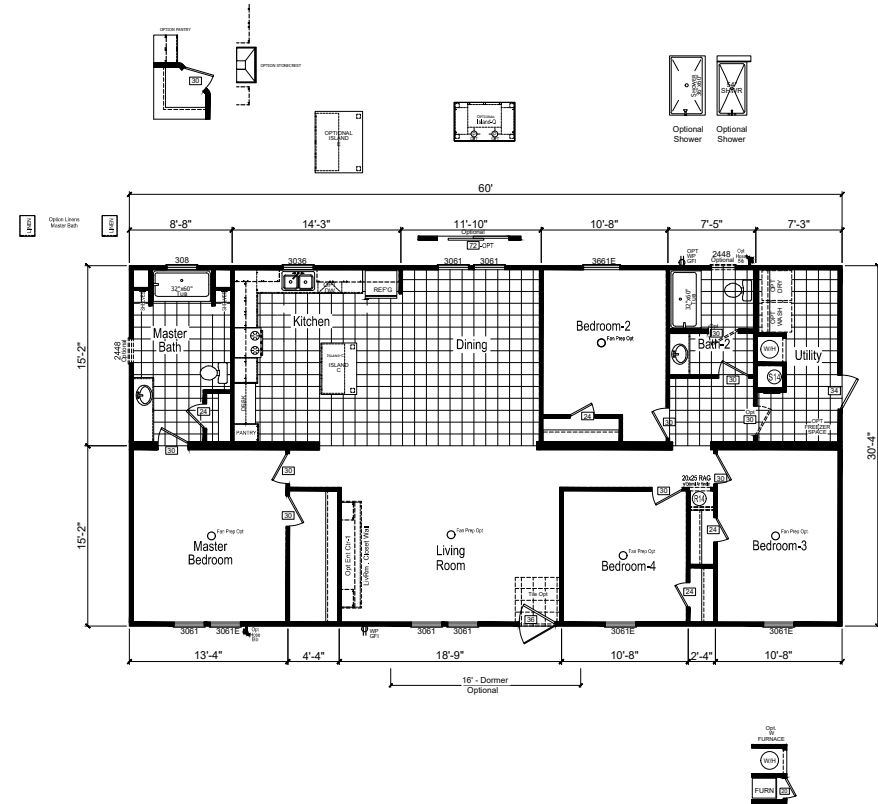

# Lemont

Crestpoint Series

1,820 SQ. FT. (Approximate) 4 Bedroom, 2 Bath

Last Updated: 12-7-20

(Optional Reversed Floor Plan Available)

OPT. GLAMOUR BATH-2

OPT. GLAMOUR BATH-3

**FACTORY SELECT HOMES**  
179 Highway 601 South  
Lugoff, SC 29078