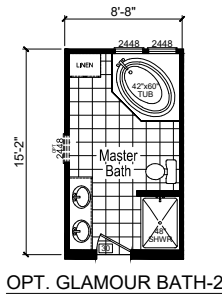

# Lemont

Crestpoint Series

1,820 SQ. FT. (Approximate) 4 Bedroom, 2 Bath

Last Updated: 12-7-20

(Optional Reversed Floor Plan Available)

OPT. GLAMOUR BATH-2

OPT. GLAMOUR BATH-3

**FACTORY SELECT HOMES**  
179 Highway 601 South  
Lugoff, SC 29078