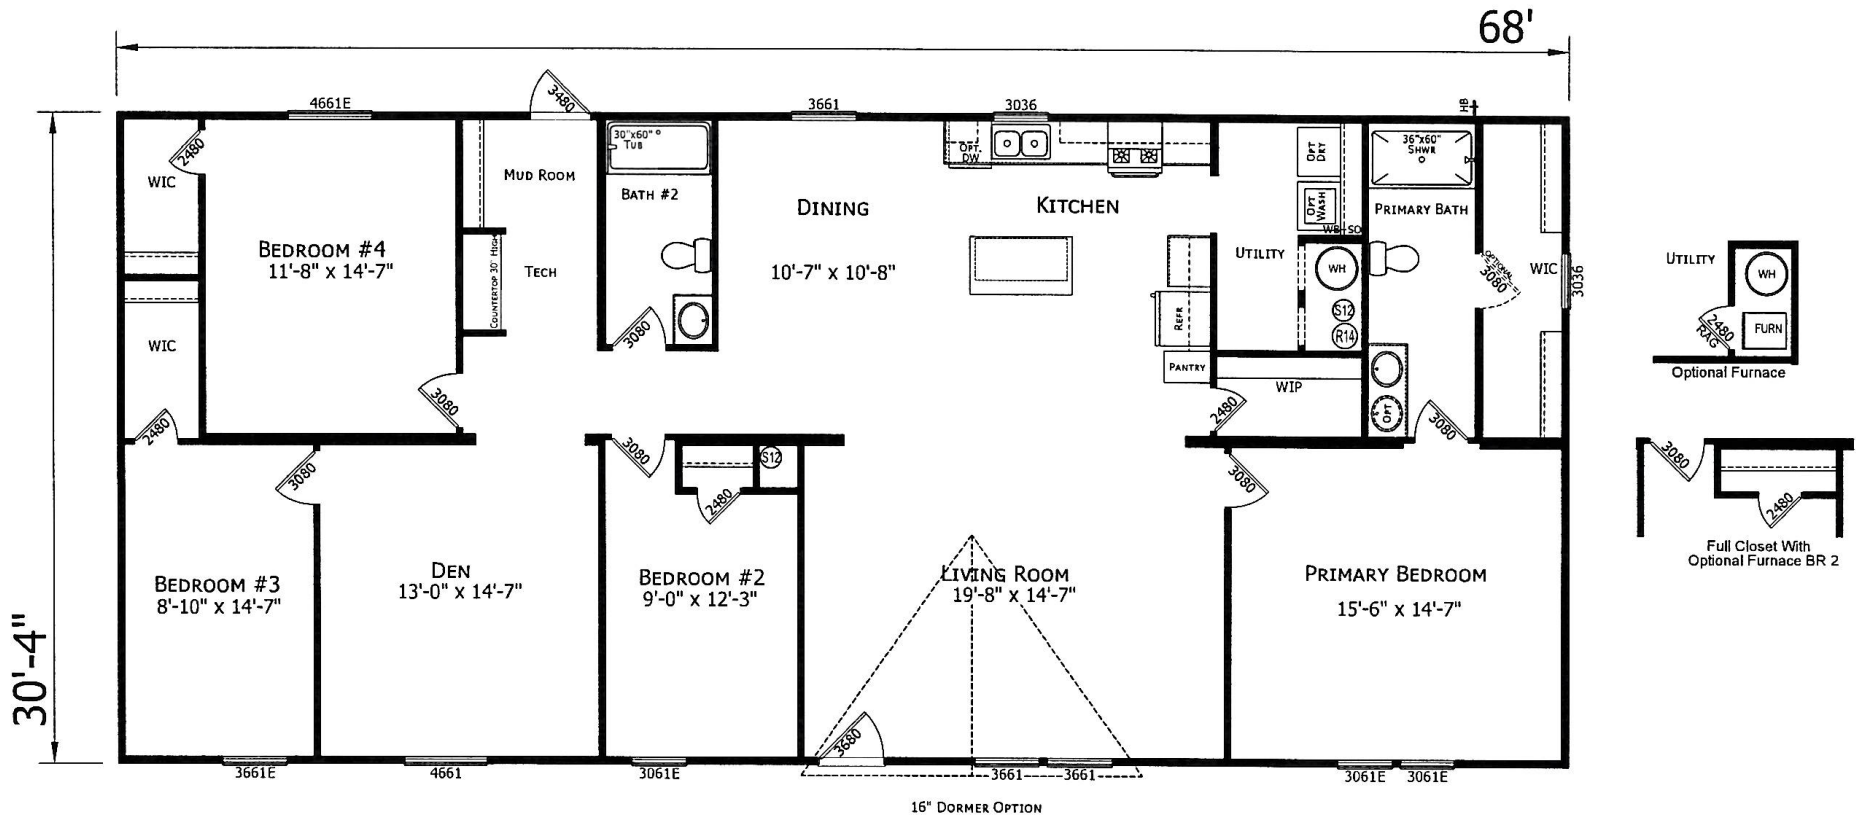

Lawton

Prime Series

2063 SQ. FT. (Approximate) 4 Bedroom, 2 Bath

Last Updated: 9-27-24

FACTORY SELECT HOMES
 179 Highway 601 South
 Lugoff, SC 29078

SelectMobileHomes.com | 1-800-706-1701

IMPORTANT: Alta Cima Corp reserves the right to modify, cancel or substitute products or features of this event at any time without prior notice or obligation. Pictures and other promotional materials are representative and may depict or contain floor plans, square footages, elevations, options, upgrades, extra design features, decorations, floor coverings, specialty light fixtures, custom paint and wall coverings, window treatments, landscaping, sound and alarm systems, furnishings, appliances, and other designer/decorator features and amenities that are not included as part of the home and/or may not be available at all locations. Home, pricing and community information is subject to change, and homes to prior sale, at any time without notice or obligation. ©2020 Alta Cima Corp. All rights reserved.