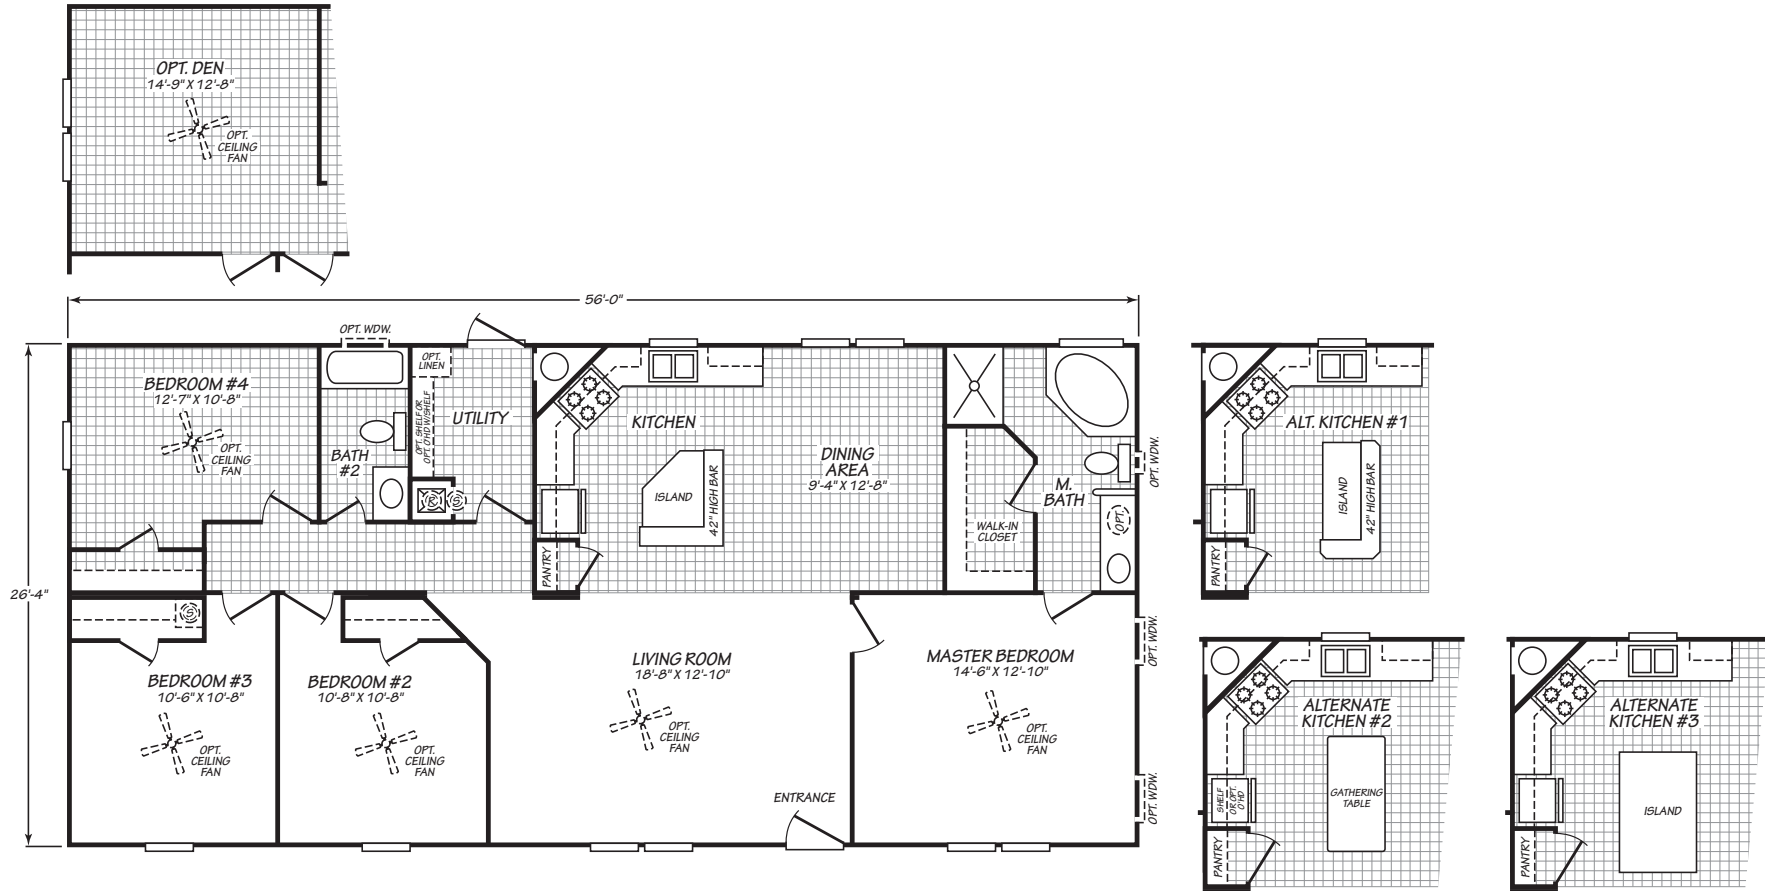

# Katherine

Carriage Manor II Series

1,474 SQ. FT. (Approximate) 4 Bedroom, 2 Bath

Last Updated: 12-4-20

**FACTORY SELECT HOMES**  
179 Highway 601 South  
Lugoff, SC 29078

**SelectMobileHomes.com | 1-800-706-1701**