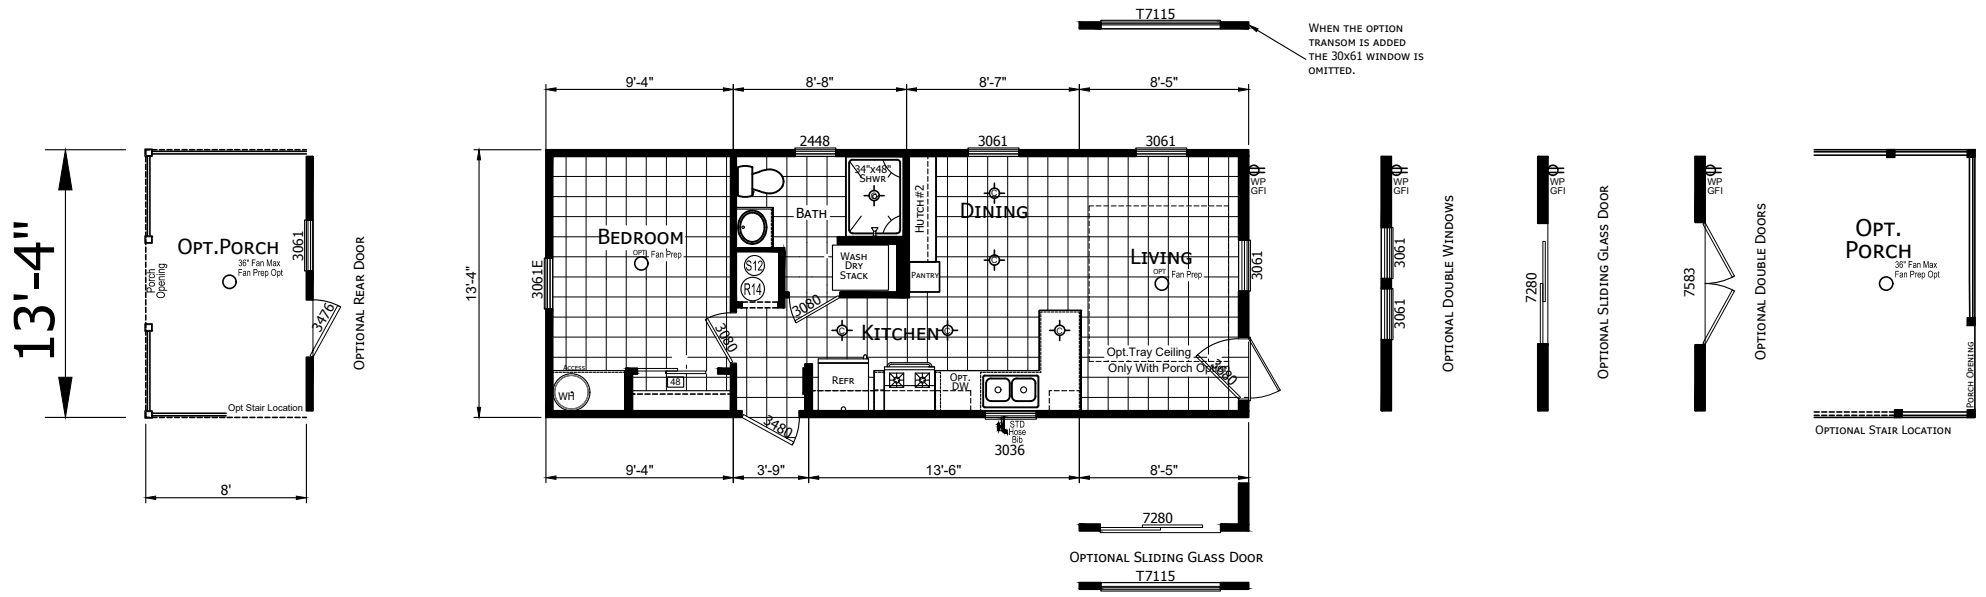

Hinckley

Trinity Series

467 SQ. FT. (Approximate) 1 Bedroom, 1 Bath

Last Updated: 8-2-24

WHEN THE OPTION TRANSOM IS ADDED THE 30X61 WINDOW IS OMITTED.

FACTORY SELECT HOMES
179 Highway 601 South
Lugoff, SC 29078