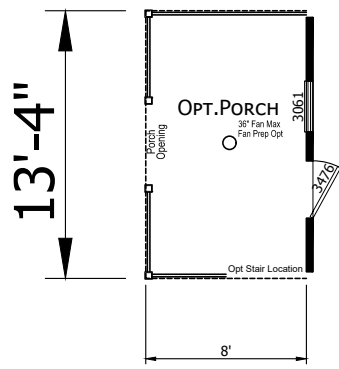

Hinckley

Trinity Series

467 SQ. FT. (Approximate) 1 Bedroom, 1 Bath

Last Updated: 8-2-24

WHEN THE OPTION TRANSOM IS ADDED THE 30X61 WINDOW IS OMITTED.

FACTORY SELECT HOMES
179 Highway 601 South
Lugoff, SC 29078