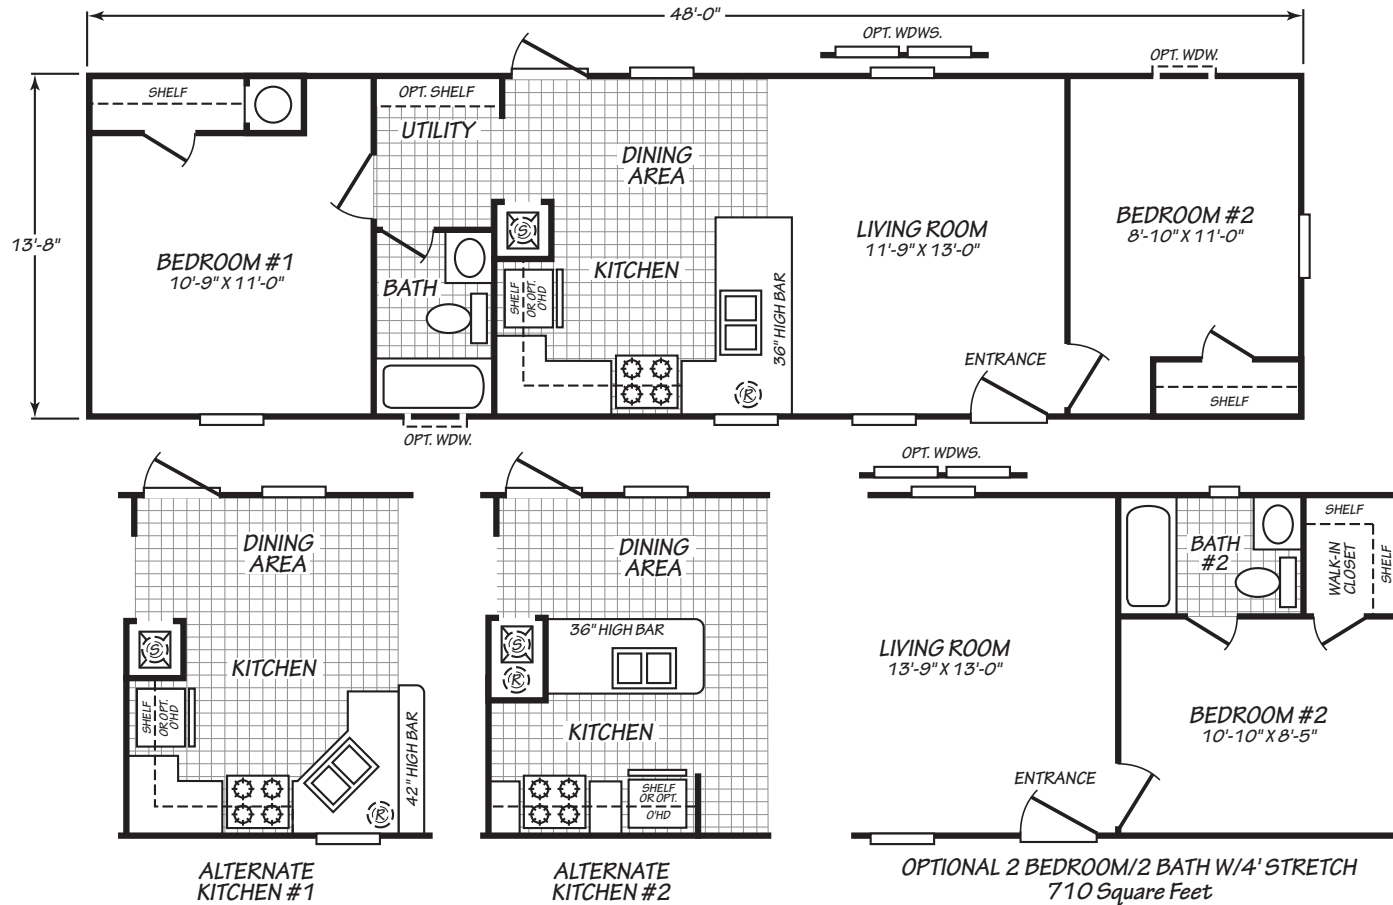

# Greer

Westfield Classic Series

655 SQ. FT. (Approximate) 2 Bedroom, 1 Bath

Last Updated: 12-7-20

**FACTORY SELECT HOMES**  
179 Highway 601 South  
Lugoff, SC 29078

SelectMobileHomes.com | 1-800-706-1701