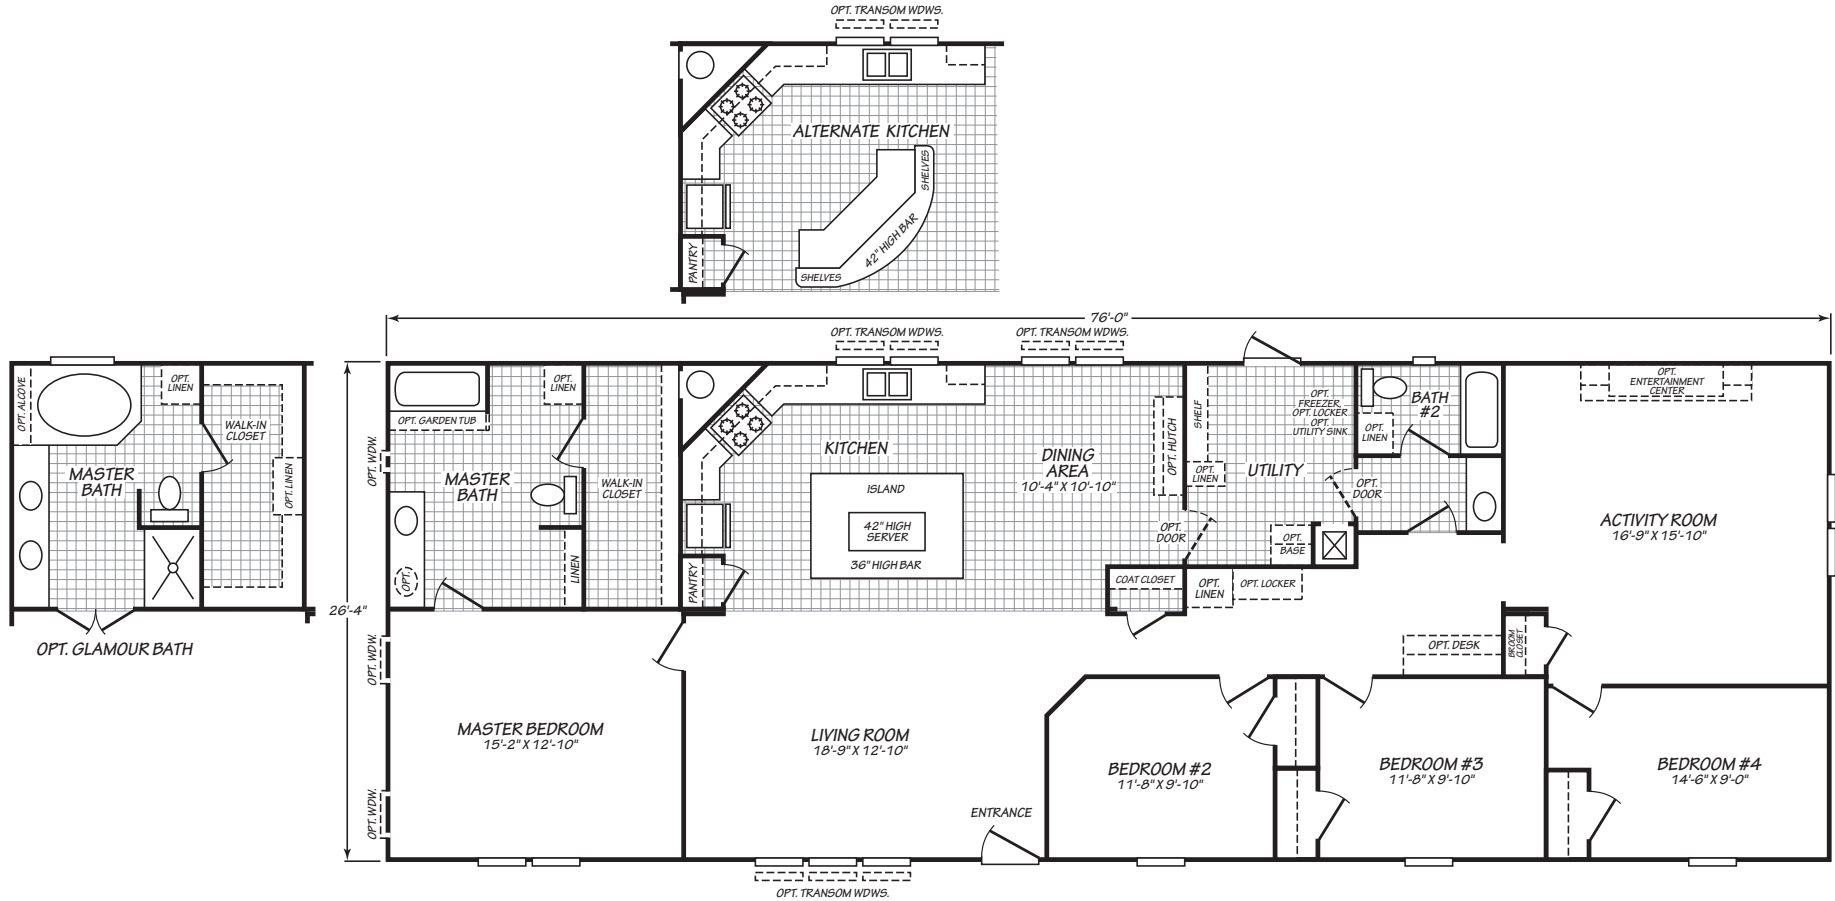

# Gramling

Westfield Classic Series

2,001 SQ. FT. (Approximate) 4 Bedroom, 2 Bath

Last Updated: 12-7-20

**FACTORY SELECT HOMES**  
179 Highway 601 South  
Lugoff, SC 29078

SelectMobileHomes.com | 1-800-706-1701