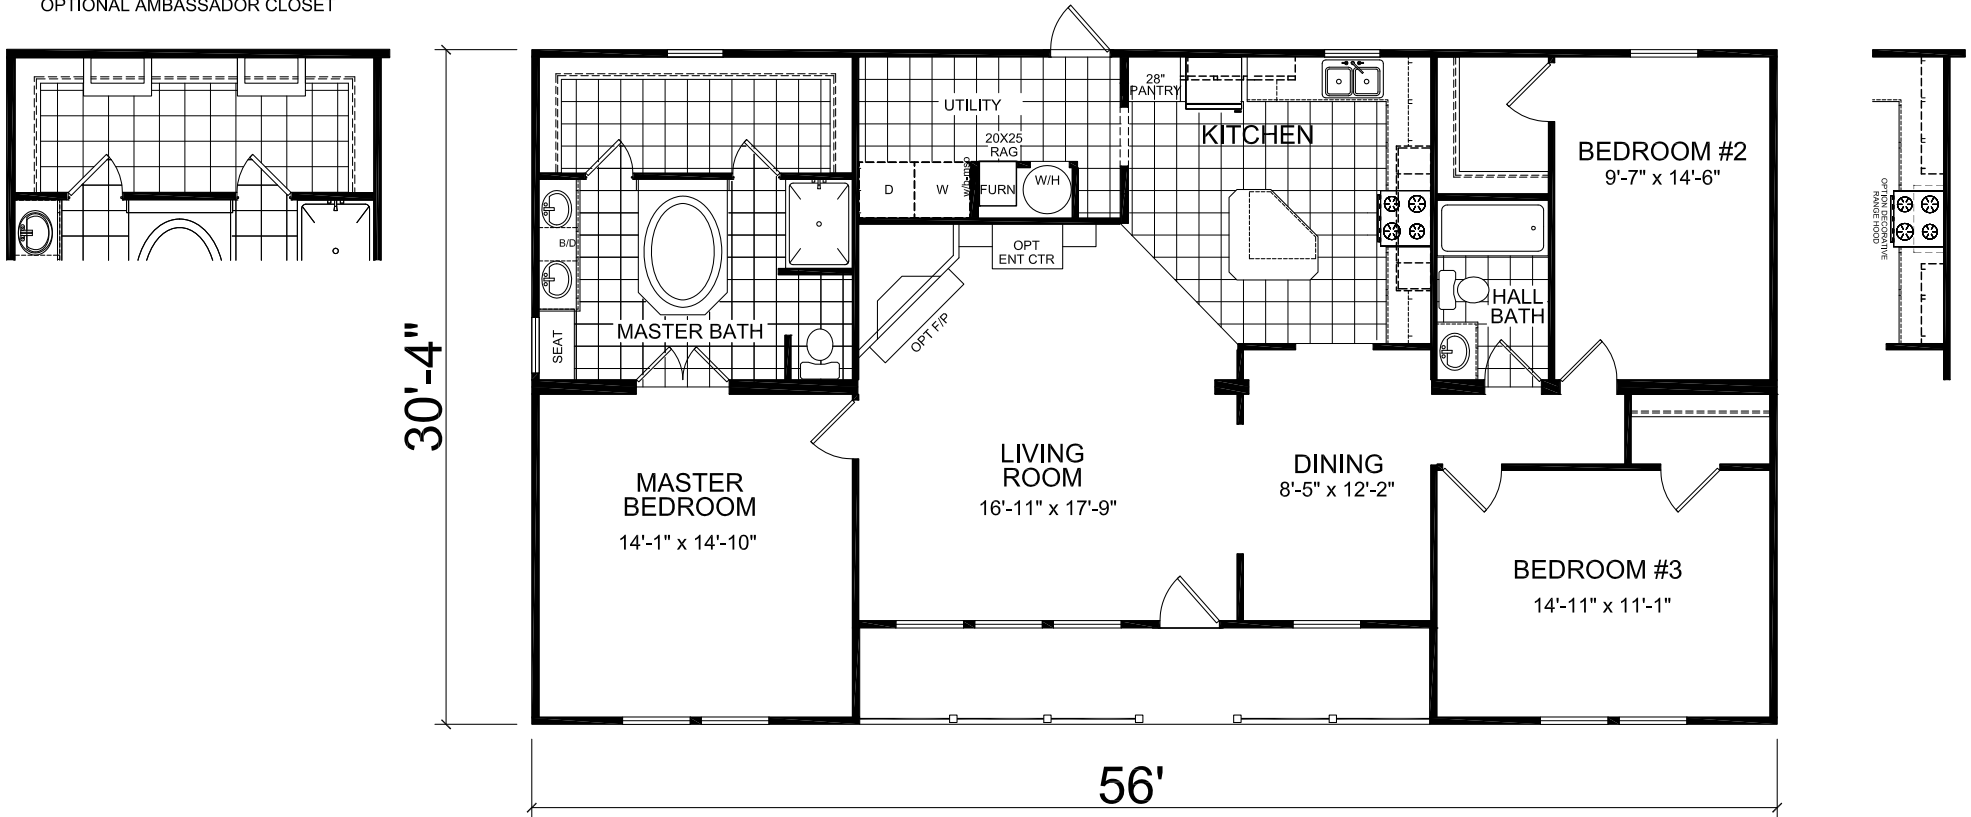

# Flinn

Dutch Elite Series

1,698 SQ. FT. (Approximate) 3 Bedroom, 2 Bath

Last Updated: 6-25-21

OPTIONAL AMBASSADOR CLOSET

**FACTORY SELECT HOMES**  
179 Highway 601 South  
Lugoff, SC 29078

**SelectMobileHomes.com | 1-800-706-1701**