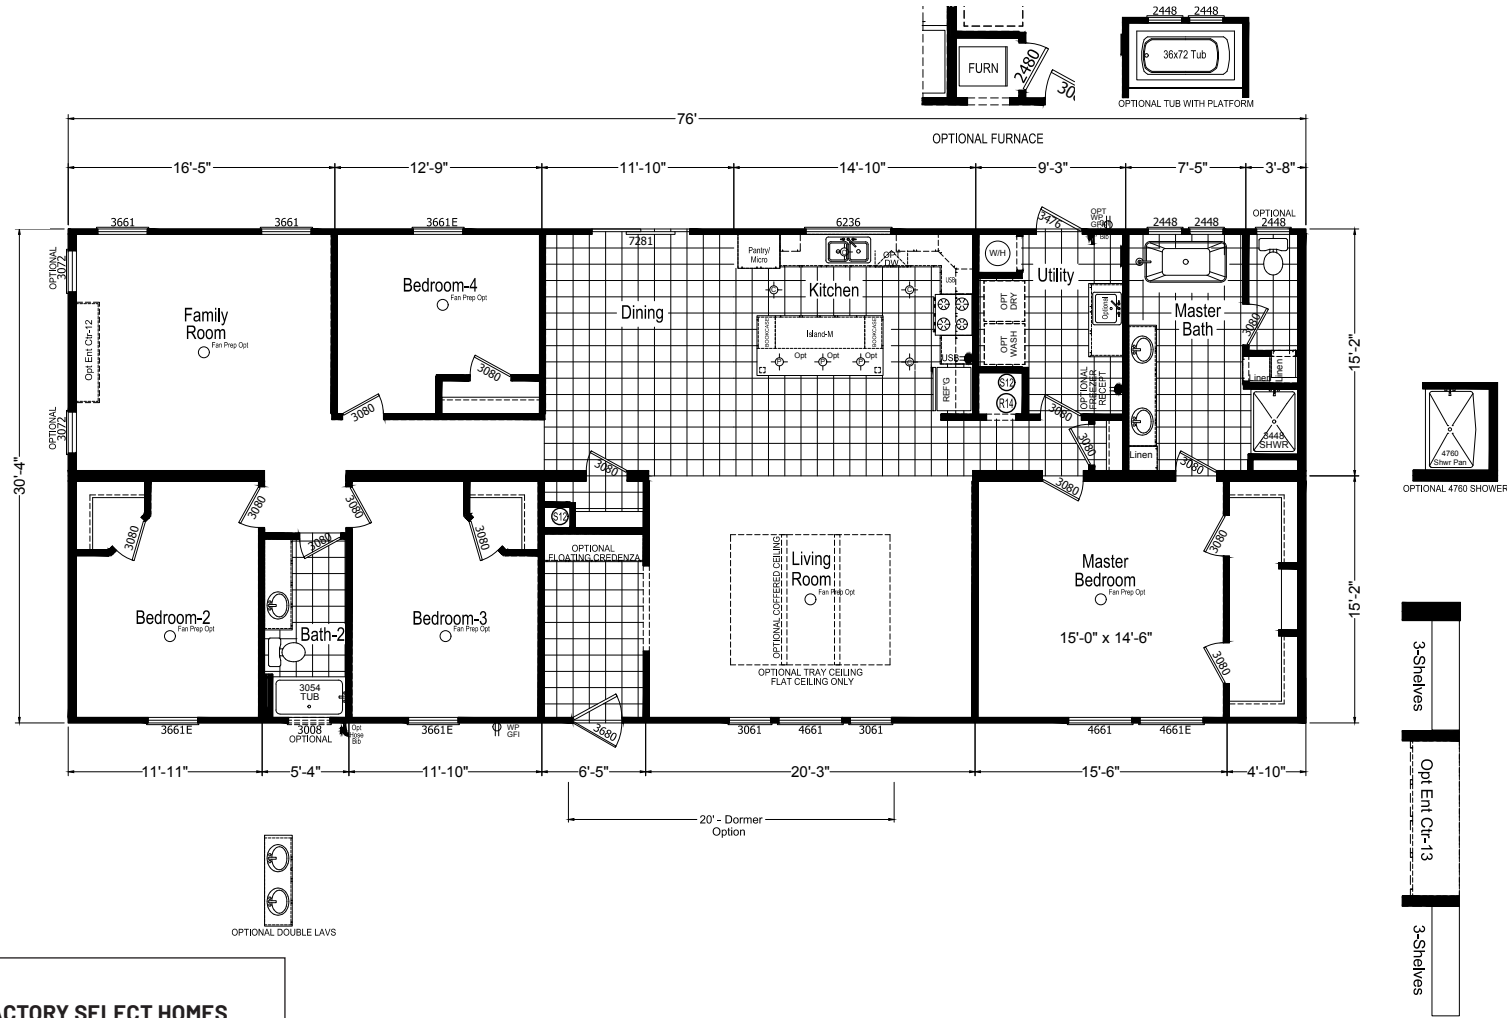

Faren

Pine Manor Series

2,305 SQ. FT. (Approximate) 4 Bedroom, 2 Bath

Last Updated: 12-3-20

FACTORY SELECT HOMES
179 Highway 601 South
Lugoff, SC 29078

SelectMobileHomes.com | 1-800-706-1701

IMPORTANT: Alta Cima Corp reserves the right to modify, cancel or substitute products or features of this event at any time without prior notice or obligation. Pictures and other promotional materials are representative and may depict or contain floor plans, square footages, elevations, options, upgrades, extra design features, decorations, floor coverings, specialty light fixtures, custom paint and wall coverings, window treatments, landscaping, sound and alarm systems, furnishings, appliances, and other designer/decorator features and amenities that are not included as part of the home and/or may not be available at all locations. Home, pricing and community information is subject to change, and homes to prior sale, at any time without notice or obligation. ©2020 Alta Cima Corp. All rights reserved.