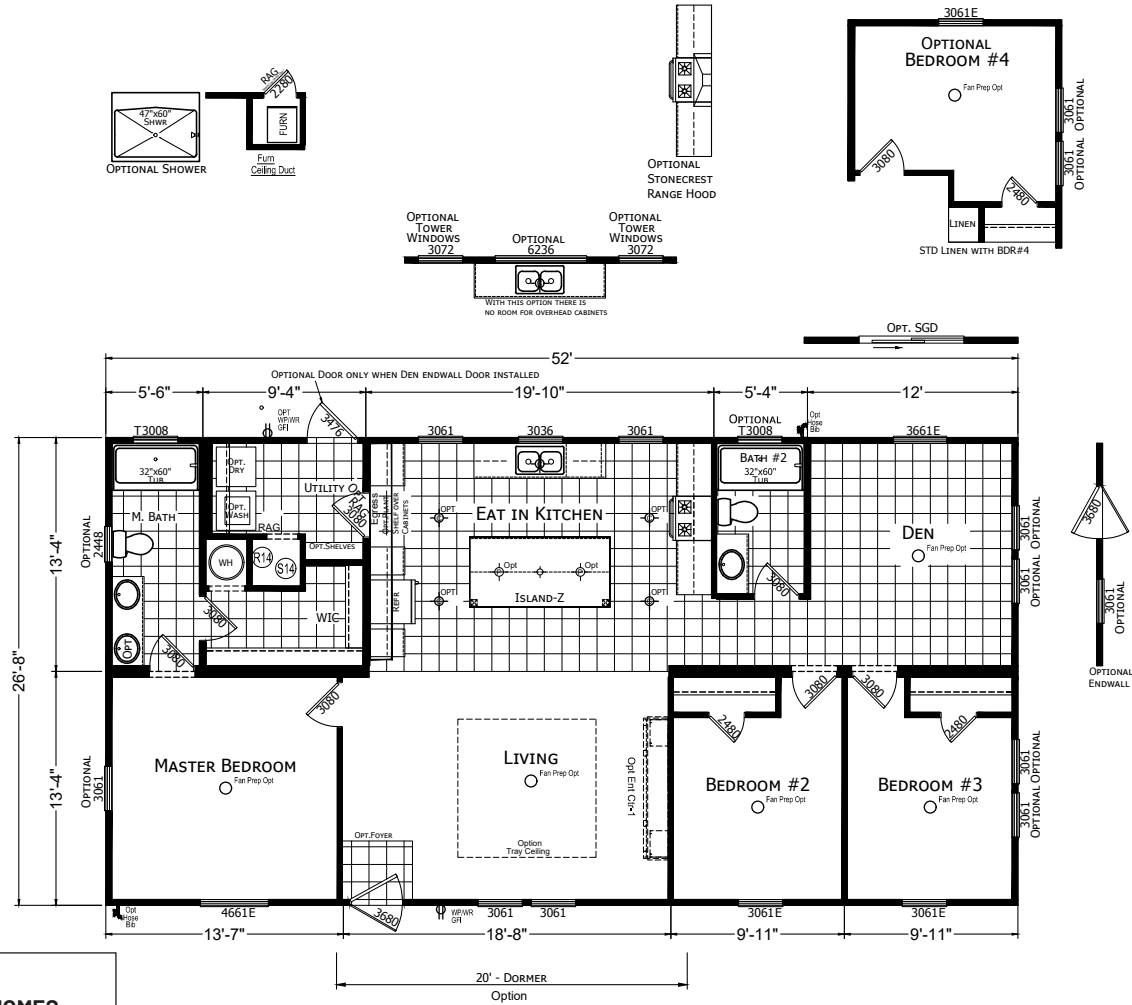

Fairwin

Riverview Series

1,387 SQ. FT. (Approximate) 3 Bedroom, 2 Bath

Last Updated: 12-7-20

FACTORY SELECT HOMES
179 Highway 601 South
Lugoff, SC 29078

SelectMobileHomes.com | 1-800-706-1701

IMPORTANT: Alta Cima Corp reserves the right to modify, cancel or substitute products or features of this event at any time without prior notice or obligation. Pictures and other promotional materials are representative and may depict or contain floor plans, square footages, elevations, options, upgrades, extra design features, decorations, floor coverings, specialty light fixtures, custom paint and wall coverings, window treatments, landscaping, sound and alarm systems, furnishings, appliances, and other designer/decorator features and amenities that are not included as part of the home and/or may not be available at all locations. Home, pricing and community information is subject to change, and homes to prior sale, at any time without notice or obligation. ©2020 Alta Cima Corp. All rights reserved.