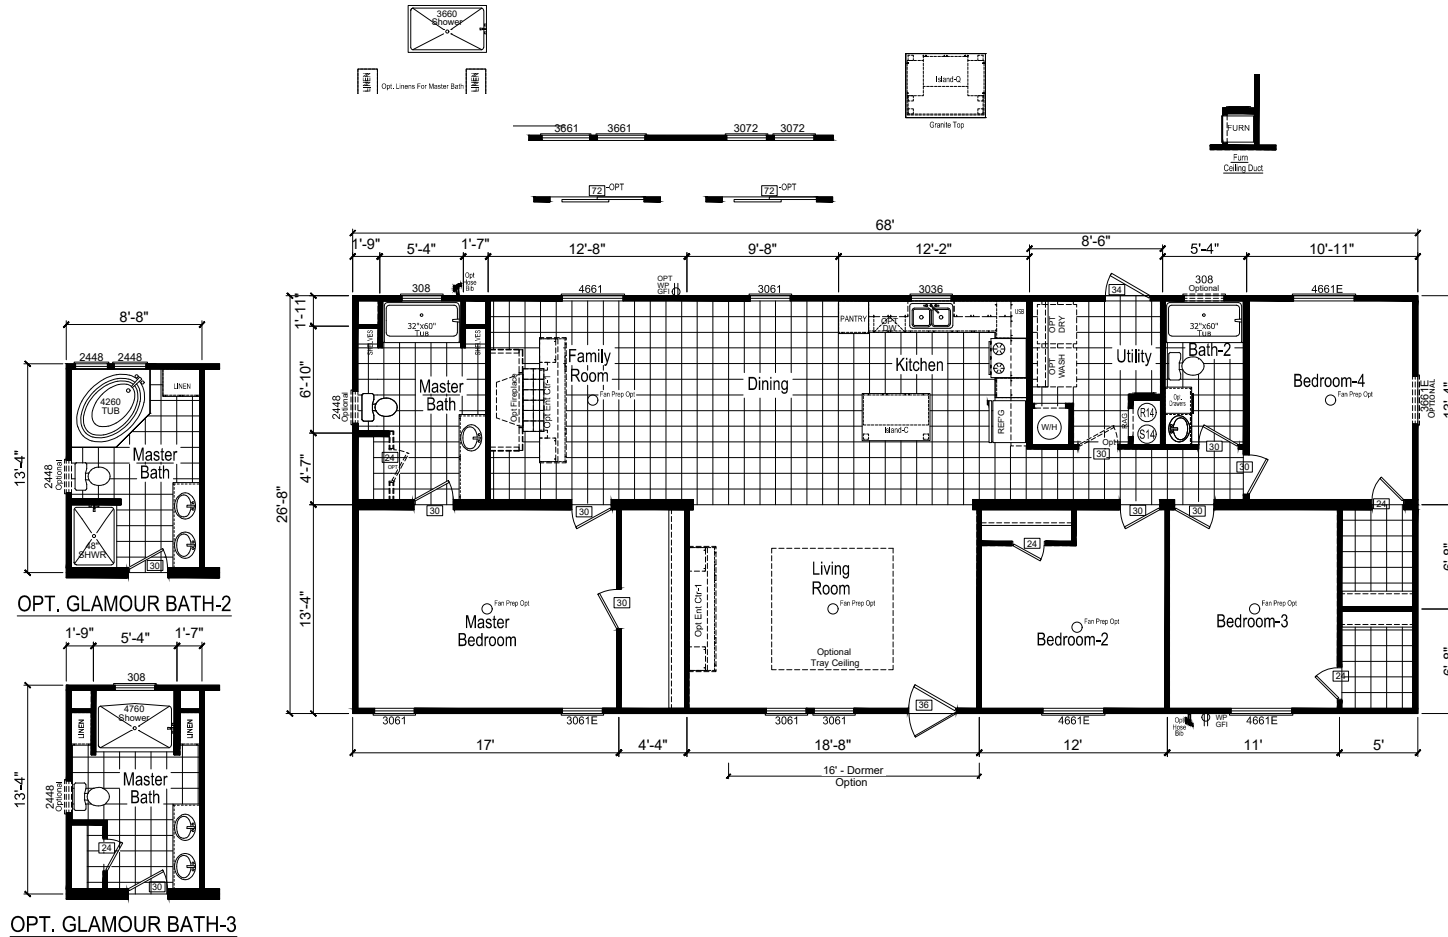

Elvira

Riverview Series

1,814 SQ. FT. (Approximate) 4 Bedroom, 2 Bath

Last Updated: 12-7-20

FACTORY SELECT HOMES
179 Highway 601 South
Lugoff, SC 29078

SelectMobileHomes.com | 1-800-706-1701

IMPORTANT: Alta Cima Corp reserves the right to modify, cancel or substitute products or features of this event at any time without prior notice or obligation. Pictures and other promotional materials are representative and may depict or contain floor plans, square footages, elevations, options, upgrades, extra design features, decorations, floor coverings, specialty light fixtures, custom paint and wall coverings, window treatments, landscaping, sound and alarm systems, furnishings, appliances, and other designer/decorator features and amenities that are not included as part of the home and/or may not be available at all locations. Home, pricing and community information is subject to change, and homes to prior sale, at any time without notice or obligation. ©2020 Alta Cima Corp. All rights reserved.