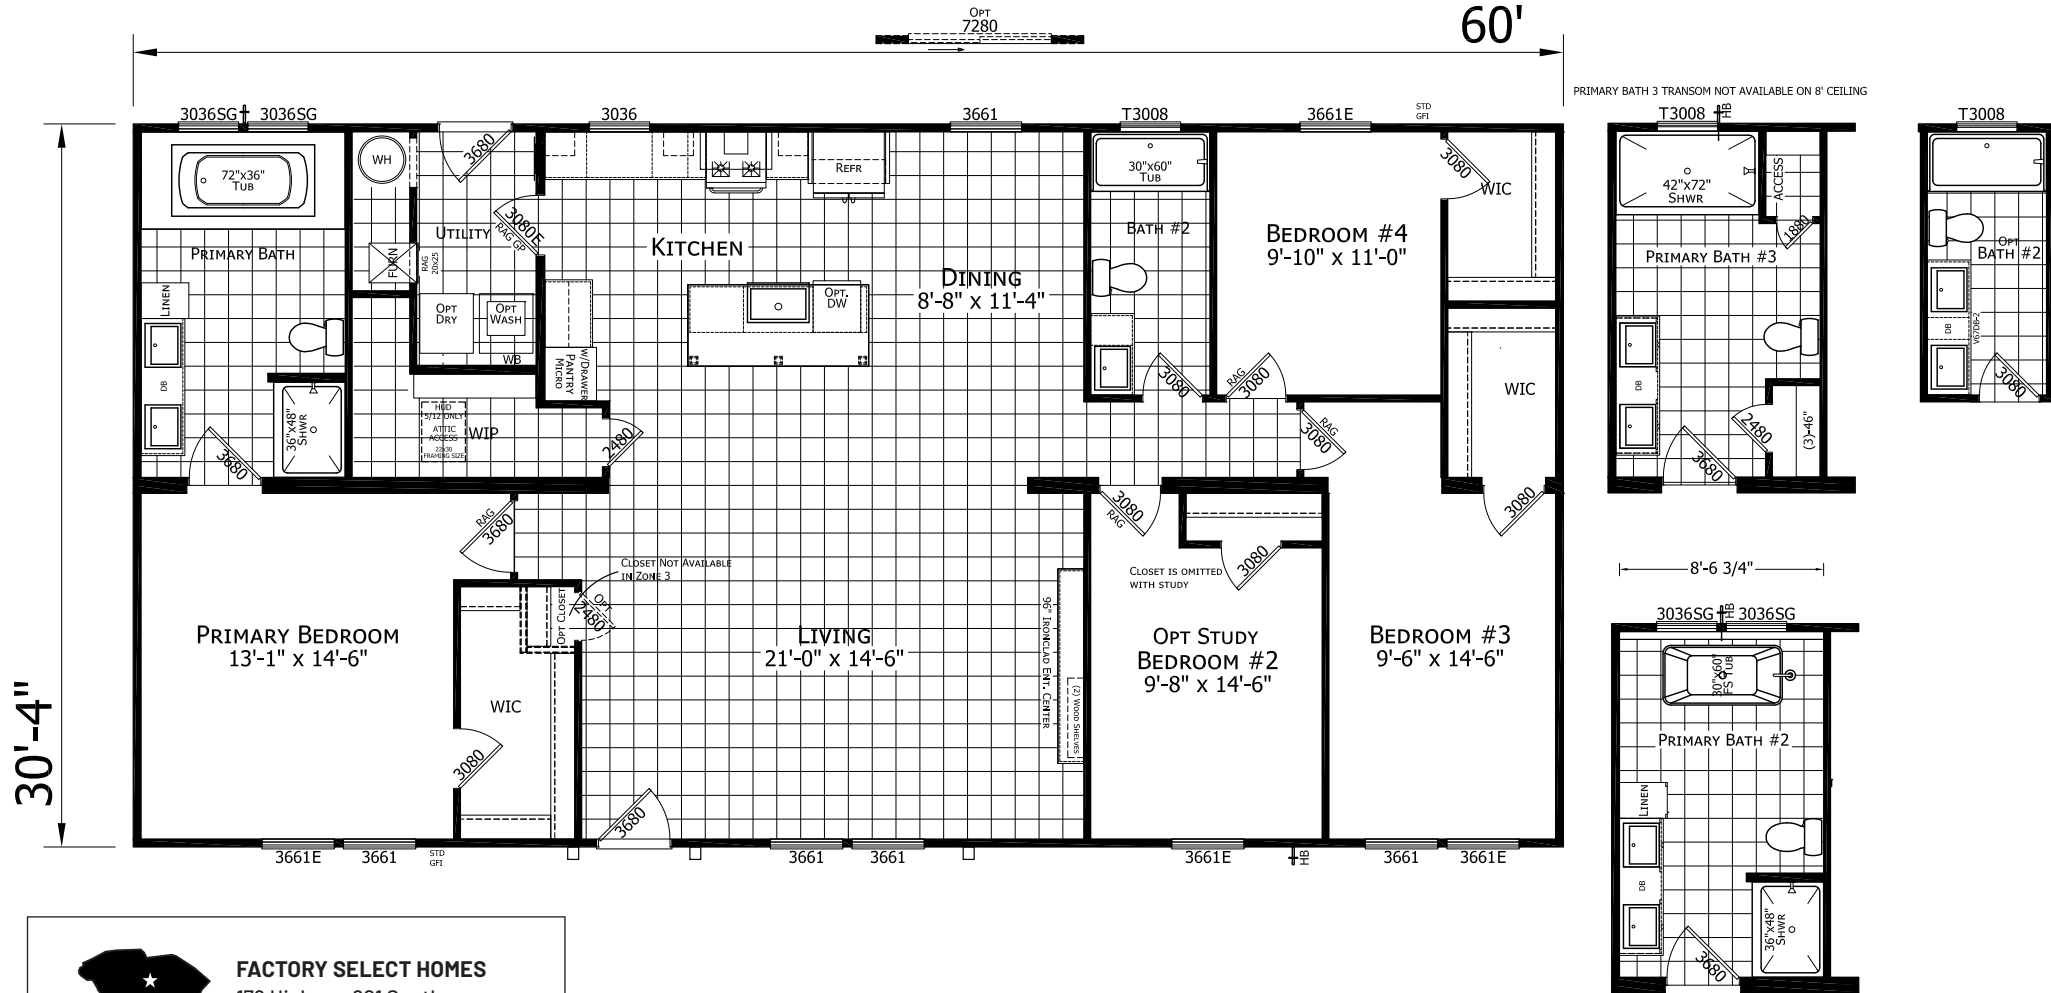

Eldon

Ironclad Series

1,820 SQ. FT. (Approximate) 4 Bedroom, 2 Bath

Last Updated: 11-12-24

FACTORY SELECT HOMES

179 Highway 601 South
Lugoff, SC 29078

SelectMobileHomes.com | 1-800-706-1701

IMPORTANT: Alta Cima Corp reserves the right to modify, cancel or substitute products or features of this event at any time without prior notice or obligation. Pictures and other promotional materials are representative and may depict or contain floor plans, square footages, elevations, options, upgrades, extra design features, decorations, floor coverings, specialty light fixtures, custom paint and wall coverings, window treatments, landscaping, sound and alarm systems, furnishings, appliances, and other designer/decorator features and amenities that are not included as part of the home and/or may not be available at all locations. Home, pricing and community information is subject to change, and homes to prior sale, at any time without notice or obligation. ©2020 Alta Cima Corp. All rights reserved.