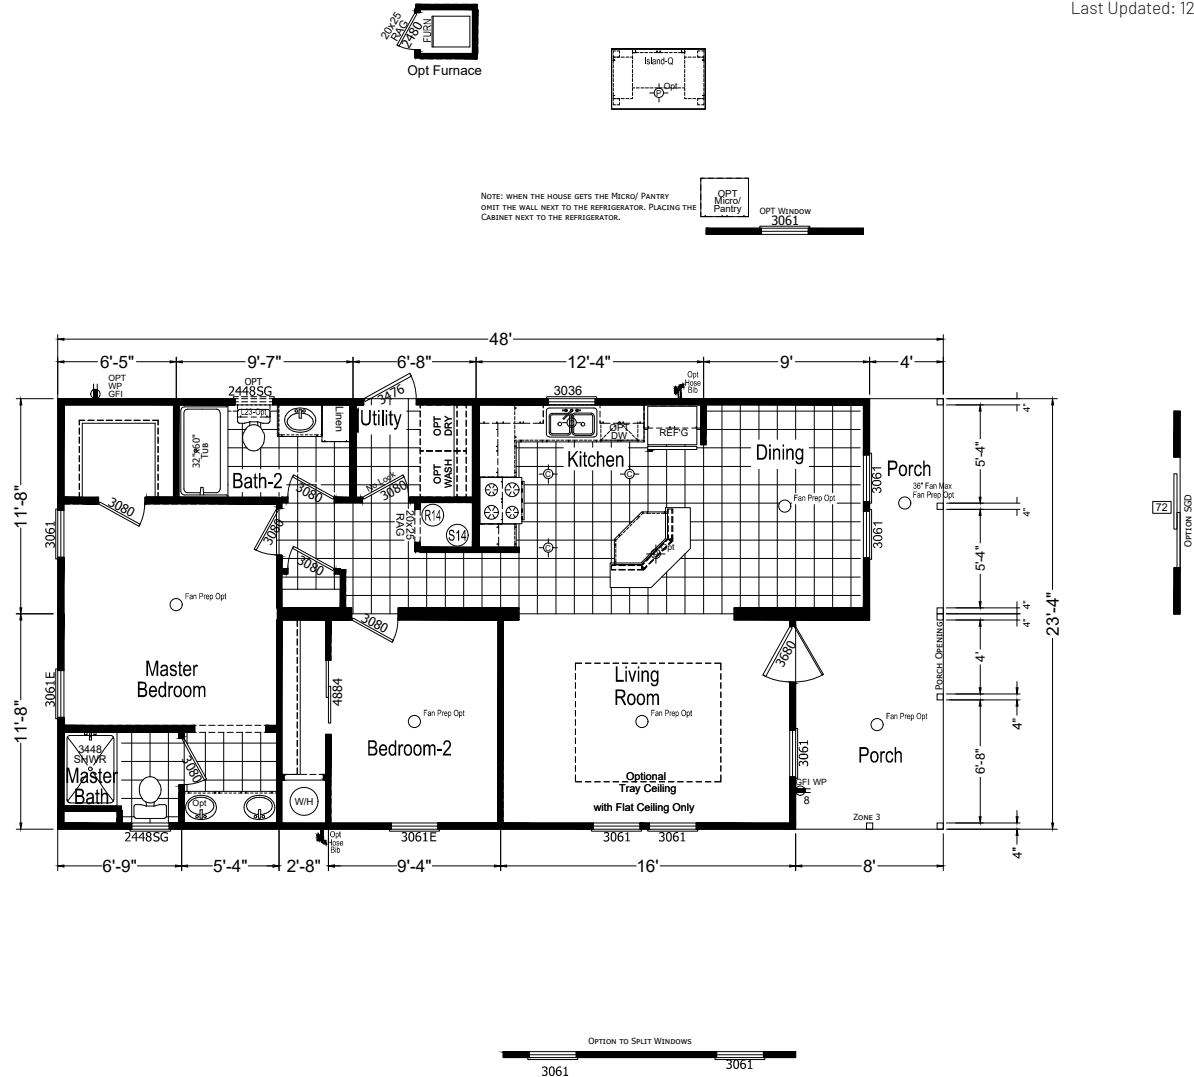

# Dorrance

Signature Series

1,120 SQ. FT. (Approximate) 2 Bedroom, 2 Bath

Last Updated: 12-3-20

(Optional Reversed Floor Plan Available)

**FACTORY SELECT HOMES**  
179 Highway 601 South  
Lugoff, SC 29078

SelectMobileHomes.com | 1-800-706-1701