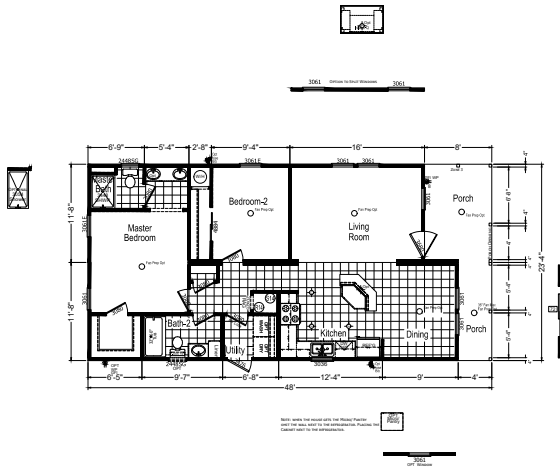

# Dorrance

Signature Series

1,120 SQ. FT. (Approximate) 2 Bedroom, 2 Bath

Last Updated: 12-3-20

(Optional Reversed Floor Plan Available)

**FACTORY SELECT HOMES**  
179 Highway 601 South  
Lugoff, SC 29078

SelectMobileHomes.com | 1-800-706-1701