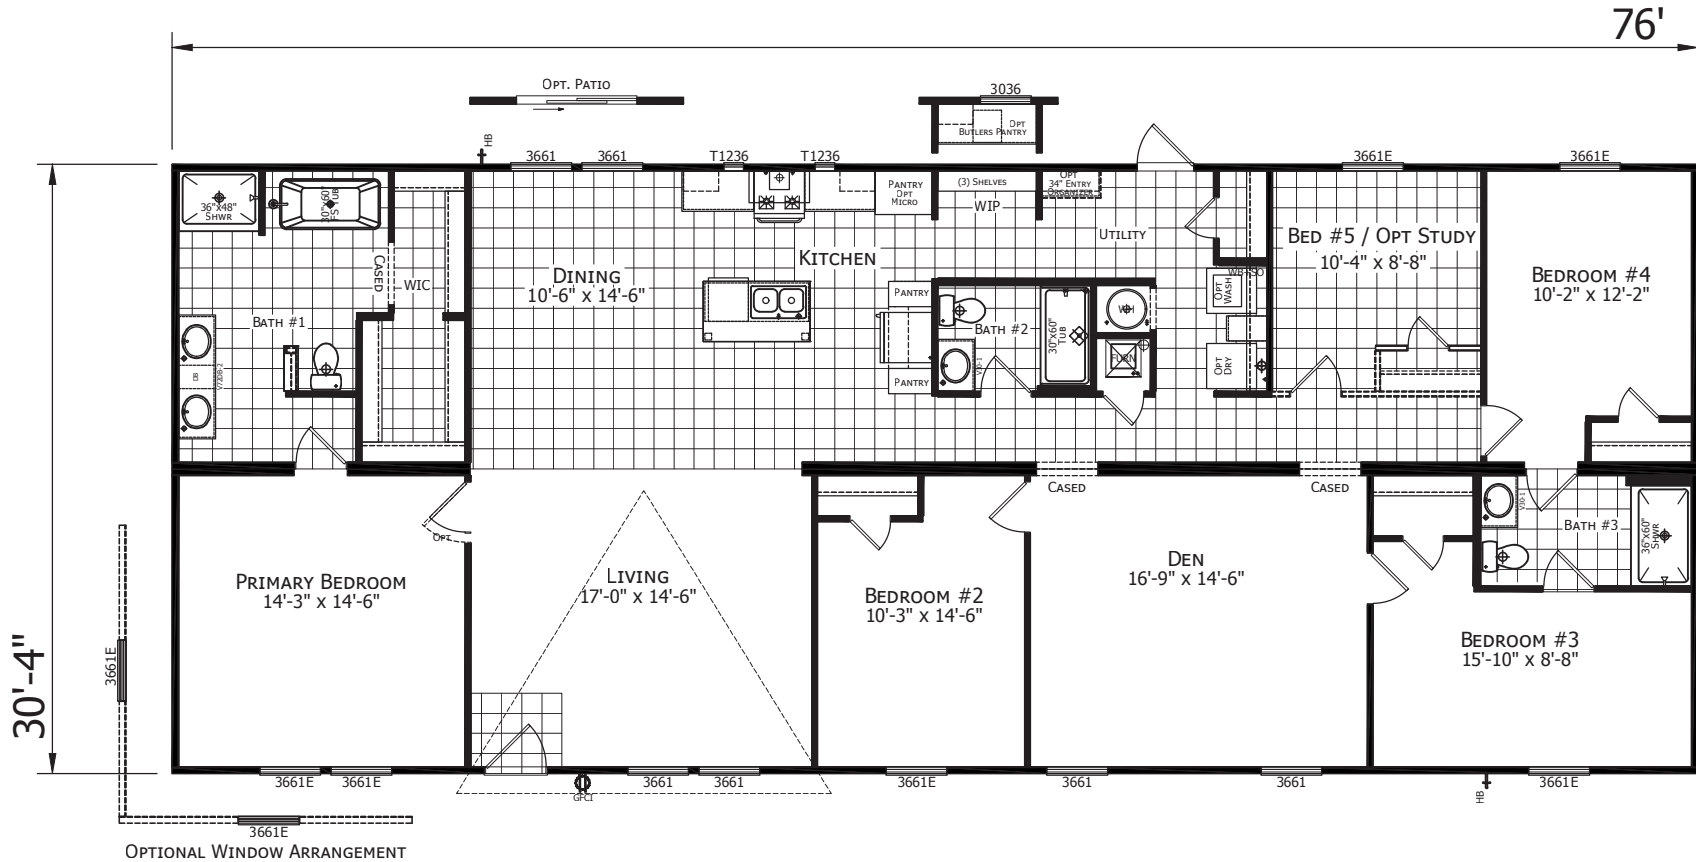

# Dewberry

Dutch Elite Series

2305 SQ. FT. (Approximate) 5 Bedroom, 3 Bath

Last Updated: 10-31-24

**FACTORY SELECT HOMES**

179 Highway 601 South  
Lugoff, SC 29078

SelectMobileHomes.com | 1-800-706-1701

**IMPORTANT:** Alta Cima Corp reserves the right to modify, cancel or substitute products or features of this event at any time without prior notice or obligation. Pictures and other promotional materials are representative and may depict or contain floor plans, square footages, elevations, options, upgrades, extra design features, decorations, floor coverings, specialty light fixtures, custom paint and wall coverings, window treatments, landscaping, sound and alarm systems, furnishings, appliances, and other designer/decorator features and amenities that are not included as part of the home and/or may not be available at all locations. Home, pricing and community information is subject to change, and homes to prior sale, at any time without notice or obligation. ©2020 Alta Cima Corp. All rights reserved.