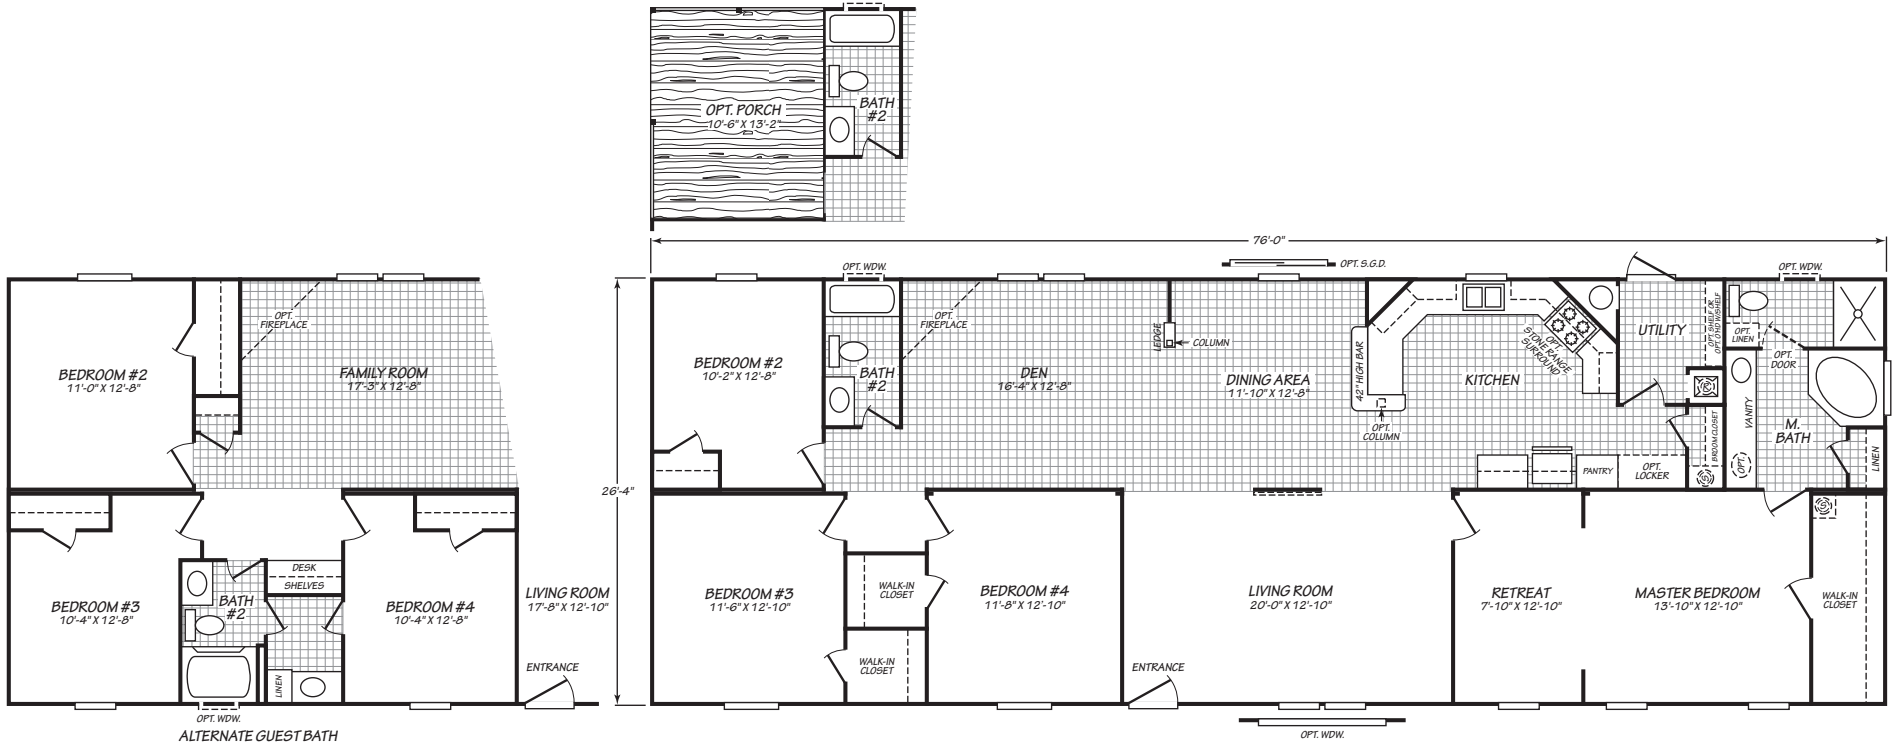

Dentsville

Carriage Manor II Series

2,001 SQ. FT. (Approximate) 4 Bedroom, 2 Bath

Last Updated: 12-4-20

FACTORY SELECT HOMES
179 Highway 601 South
Lugoff, SC 29078

SelectMobileHomes.com | 1-800-706-1701

IMPORTANT: Alta Cima Corp reserves the right to modify, cancel or substitute products or features of this event at any time without prior notice or obligation. Pictures and other promotional materials are representative and may depict or contain floor plans, square footages, elevations, options, upgrades, extra design features, decorations, floor coverings, specialty light fixtures, custom paint and wall coverings, window treatments, landscaping, sound and alarm systems, furnishings, appliances, and other designer/decorator features and amenities that are not included as part of the home and/or may not be available at all locations. Home, pricing and community information is subject to change, and homes to prior sale, at any time without notice or obligation. ©2020 Alta Cima Corp. All rights reserved.