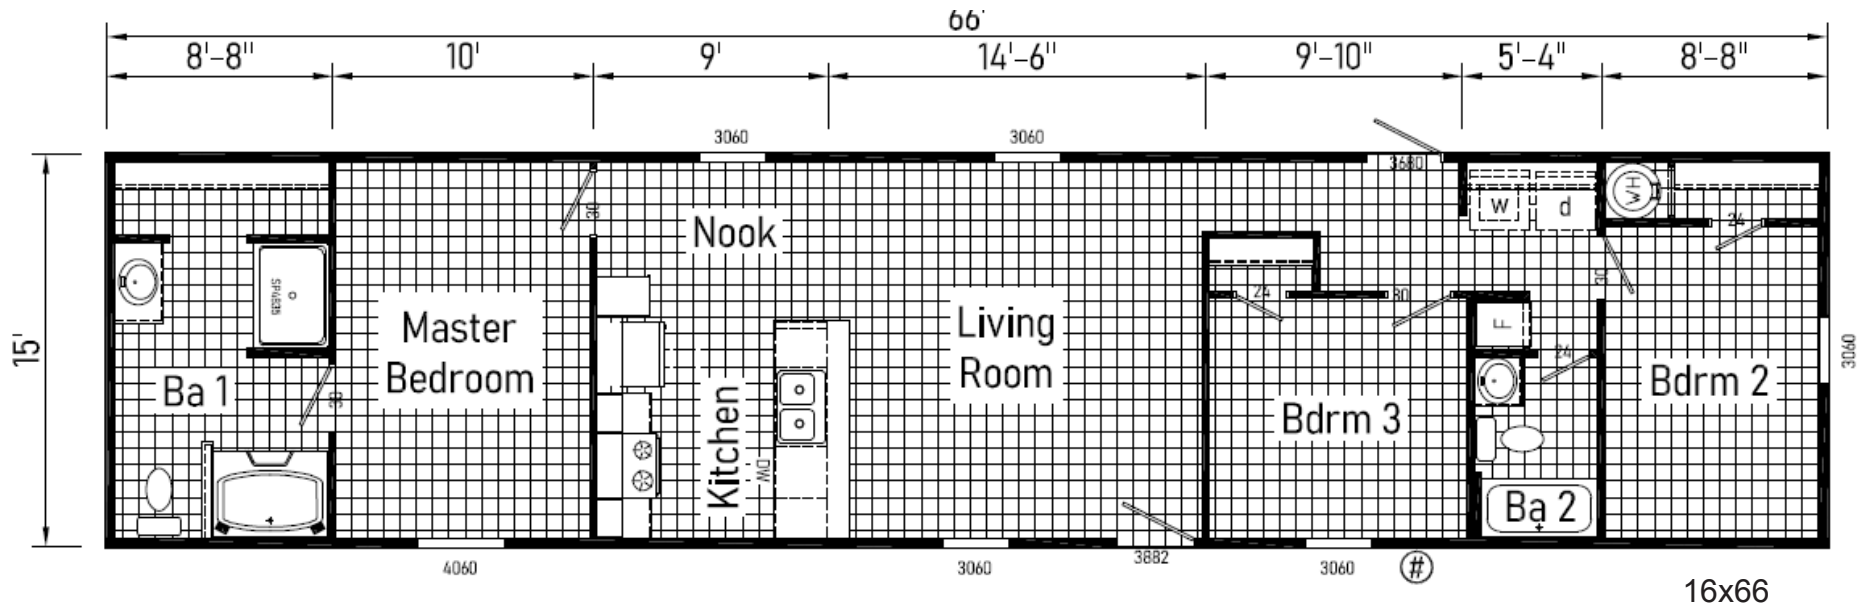

Cresson

Phoenix Series

1,056 SQ. FT. (Approximate) 3 Bedroom, 2 Bath

Last Updated: 9-10-24

FACTORY SELECT HOMES
179 Highway 601 South
Lugoff, SC 29078

FactorySelectHomeCenter.com | 1-800-965-6842

IMPORTANT: Alta Cima Corp reserves the right to modify, cancel or substitute products or features of this event at any time without prior notice or obligation. Pictures and other promotional materials are representative and may depict or contain floor plans, square footages, elevations, options, upgrades, extra design features, decorations, floor coverings, specialty light fixtures, custom paint and wall coverings, window treatments, landscaping, sound and alarm systems, furnishings, appliances, and other designer/decorator features and amenities that are not included as part of the home and/or may not be available at all locations. Home, pricing and community information is subject to change, and homes to prior sale, at any time without notice or obligation. ©2020 Alta Cima Corp. All rights reserved.