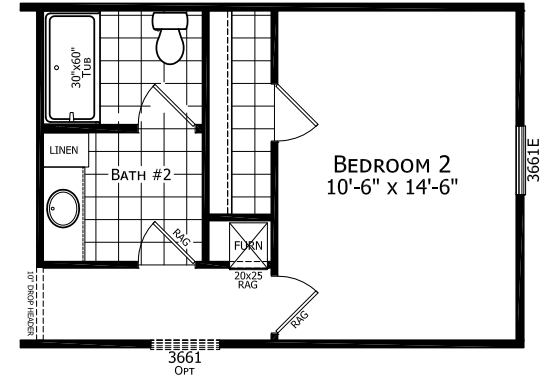

Cordele

Dutch Elite Series

1,153 SQ. FT. (Approximate) 3 Bedroom, 2 Bath

Last Updated: 12-9-24

OPT GLAMOUR BATH

OPT 2 BEDROOM

FACTORY SELECT HOMES

179 Highway 601 South
Lugoff, SC 29078