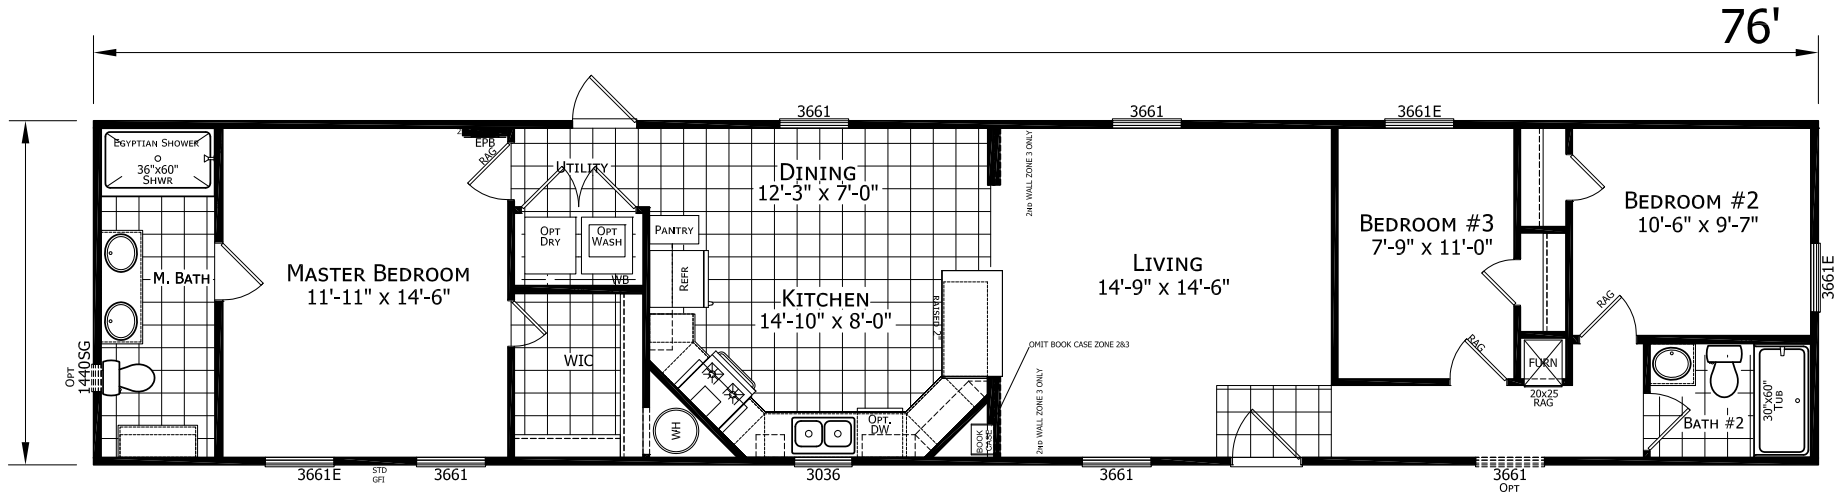

Cordele

Dutch Elite Series

1,153 SQ. FT. (Approximate) 3 Bedroom, 2 Bath

Last Updated: 12-9-24

OPT GLAMOUR BATH

OPT 2 BEDROOM

FACTORY SELECT HOMES

179 Highway 601 South
Lugoff, SC 29078