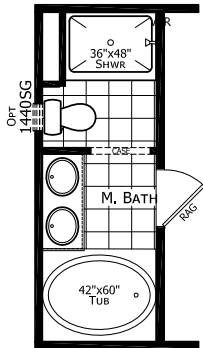

Cordele

Dutch Elite Series

1,153 SQ. FT. (Approximate) 3 Bedroom, 2 Bath

Last Updated: 12-9-24

OPT GLAMOUR BATH

OPT 2 BEDROOM

FACTORY SELECT HOMES

179 Highway 601 South
Lugoff, SC 29078