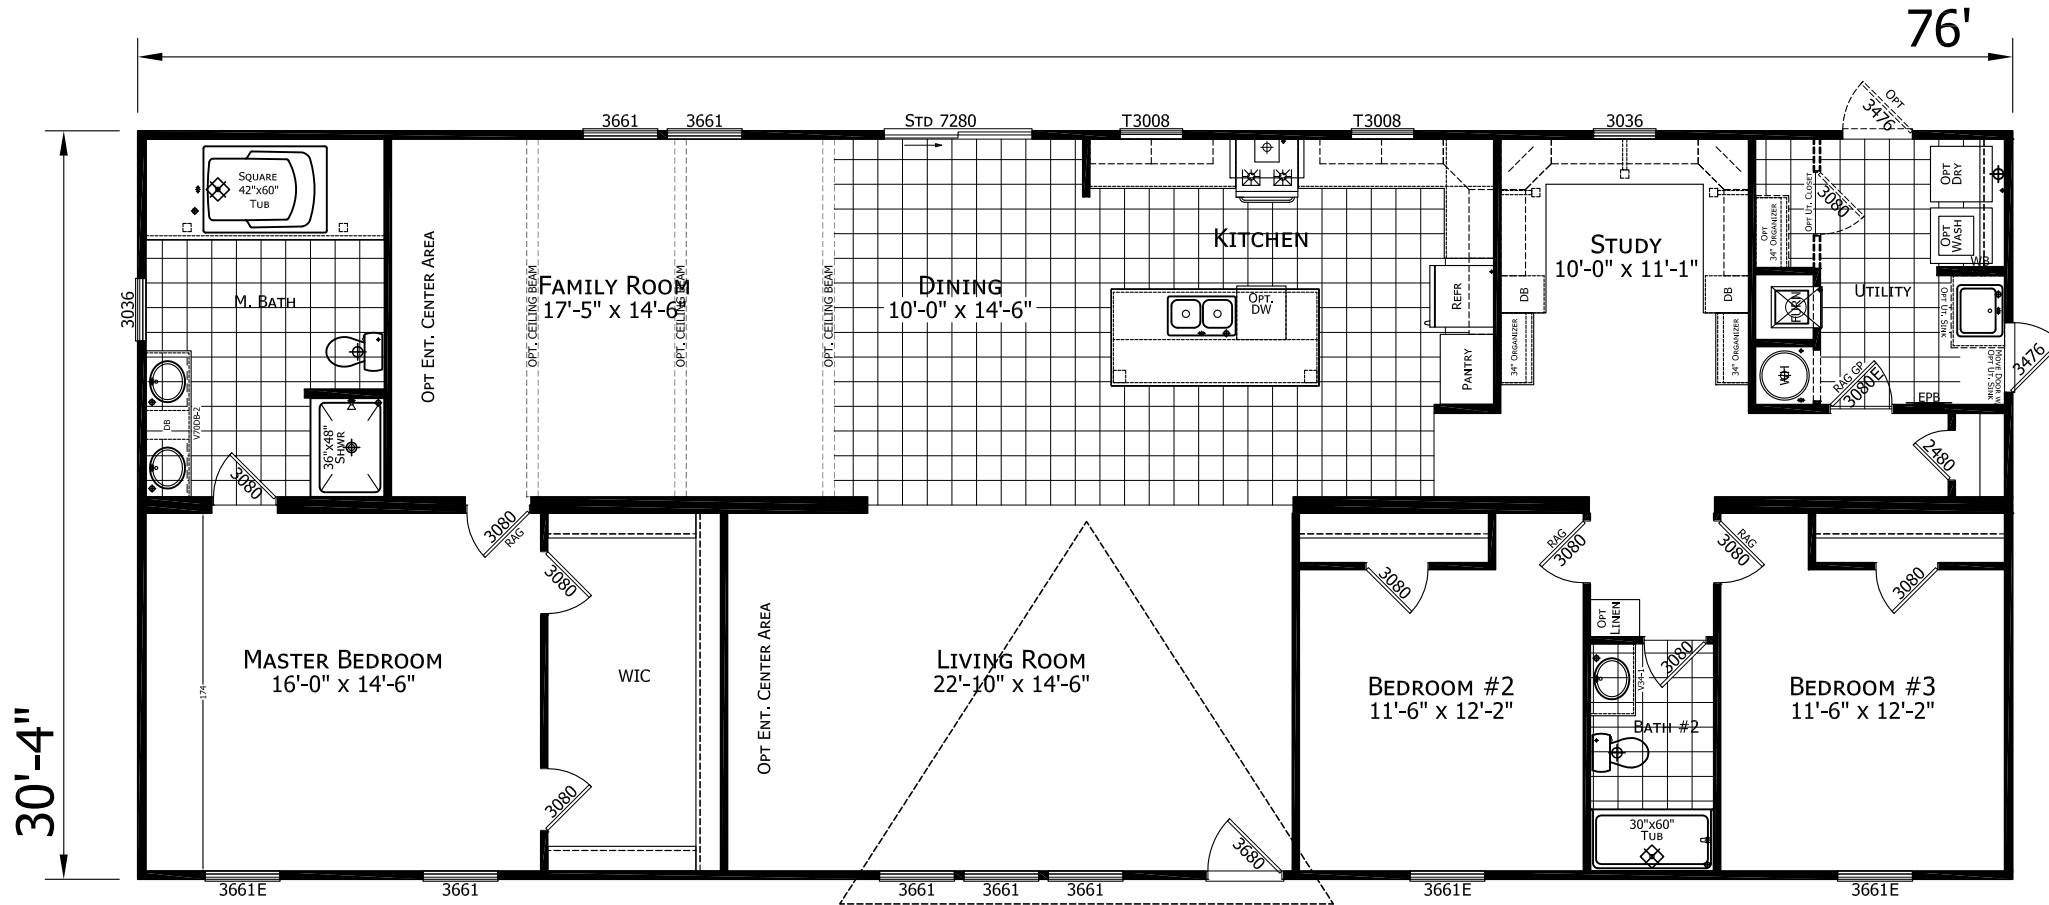

# Coleman

Dutch Elite Series

2,305 SQ. FT. (Approximate) 3 Bedroom, 2 Bath

Last Updated: 12-9-24