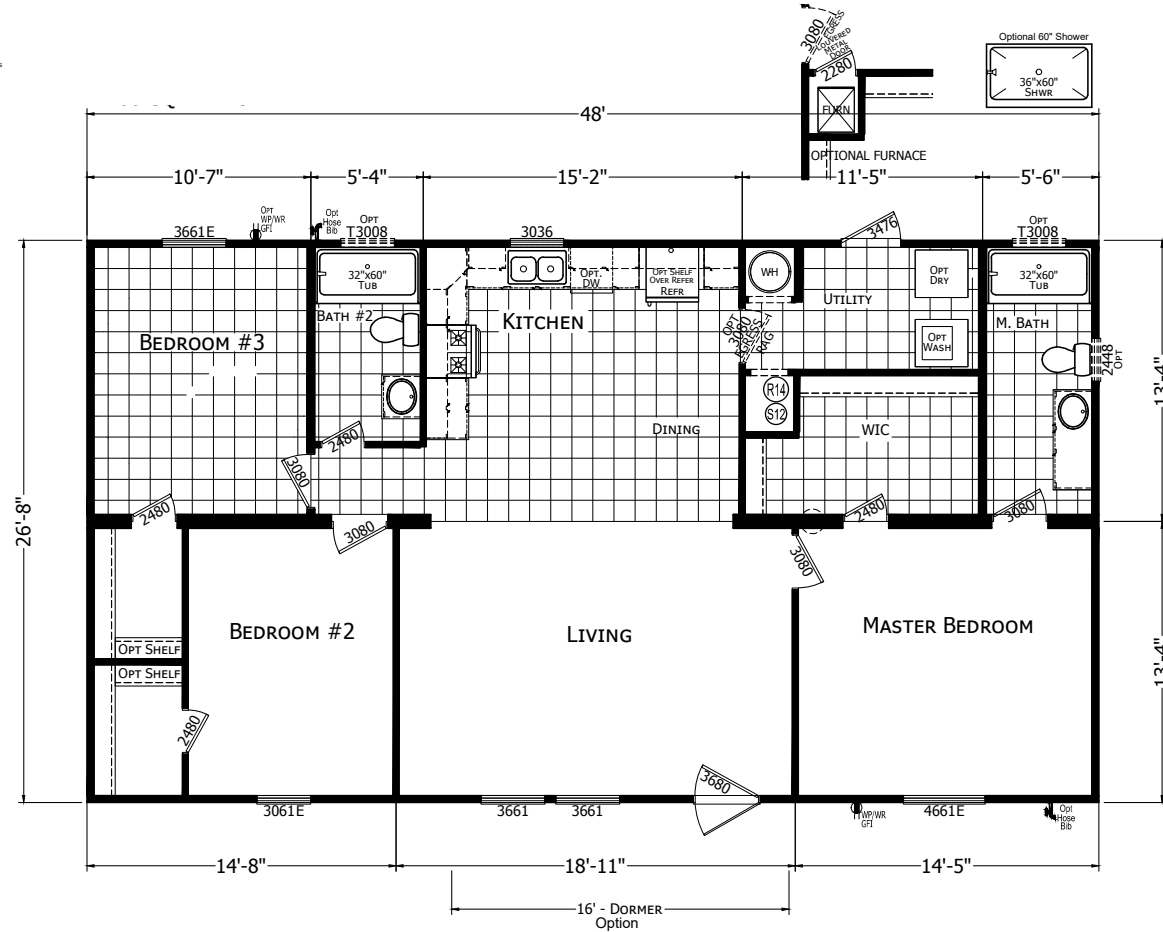

Capelle

Forest Manor Series

1,280 SQ. FT. (Approximate) 3 Bedroom, 2 Bath

Last Updated: 12-2-20

(Optional Reversed Floor Plan Available)

FACTORY SELECT HOMES
179 Highway 601 South
Lugoff, SC 29078

SelectMobileHomes.com | 1-800-706-1701