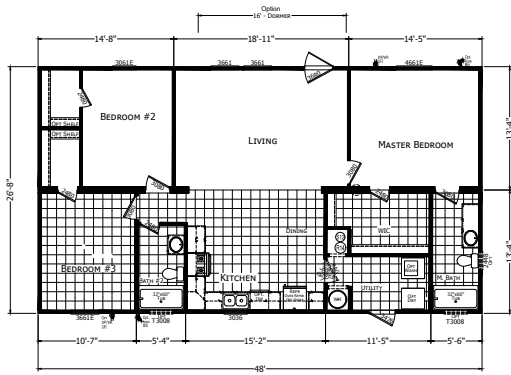

Capelle

Forest Manor Series

1,280 SQ. FT. (Approximate) 3 Bedroom, 2 Bath

Last Updated: 12-2-20

(Optional Reversed Floor Plan Available)

FACTORY SELECT HOMES
179 Highway 601 South
Lugoff, SC 29078

SelectMobileHomes.com | 1-800-706-1701