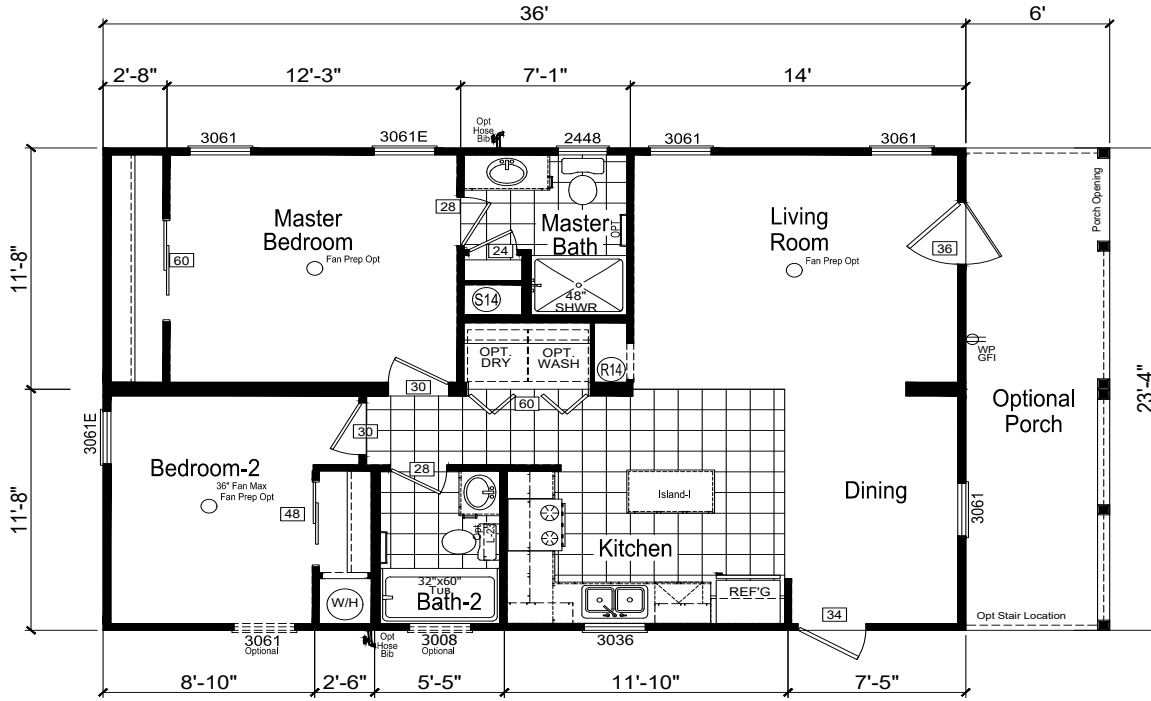

Canal

Trinity Series

840 SQ. FT. (Approximate) 2 Bedrooms, 2 Baths

Last Updated: 12-2-20

Opt Island G

NO FURNACE / OVERHEAD DUCTS ONLY

(Optional Reversed Floor Plan Available)

FACTORY SELECT HOMES
179 Highway 601 South
Lugoff, SC 29078