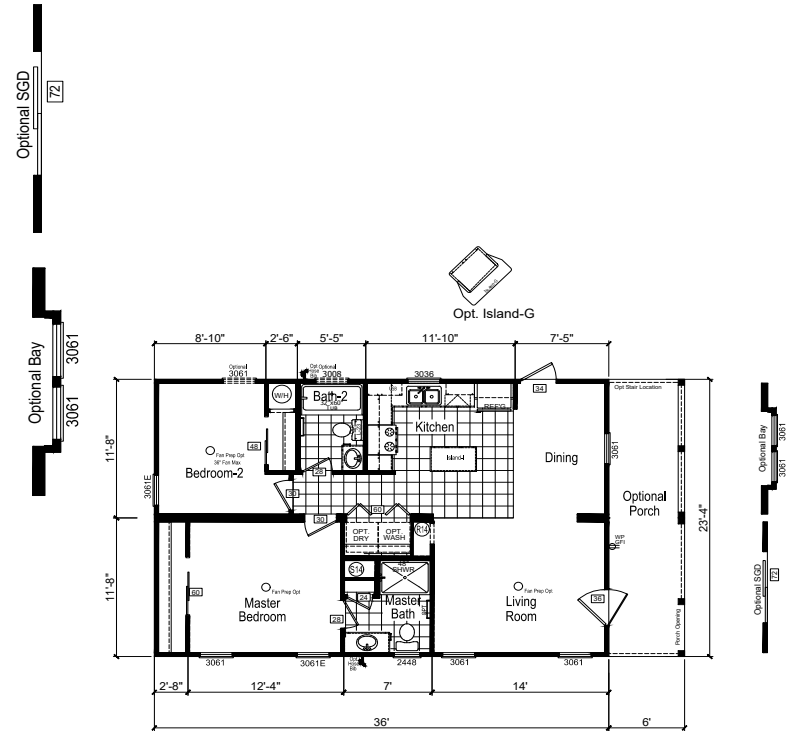

Canal

Trinity Series

840 SQ. FT. (Approximate) 2 Bedrooms, 2 Baths

Last Updated: 12-2-20

Opt Island G

NO FURNACE / OVERHEAD DUCTS ONLY

(Optional Reversed Floor Plan Available)

FACTORY SELECT HOMES
179 Highway 601 South
Lugoff, SC 29078