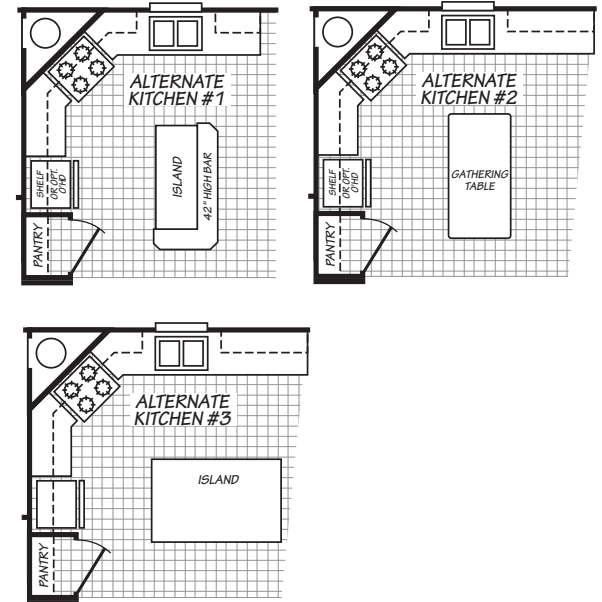

# Barony

Carriage Manor II Series

1,579 SQ. FT. (Approximate) 3 Bedroom, 2 Bath

Last Updated: 12-4-20

**FACTORY SELECT HOMES**  
179 Highway 601 South  
Lugoff, SC 29078

SelectMobileHomes.com | 1-800-706-1701