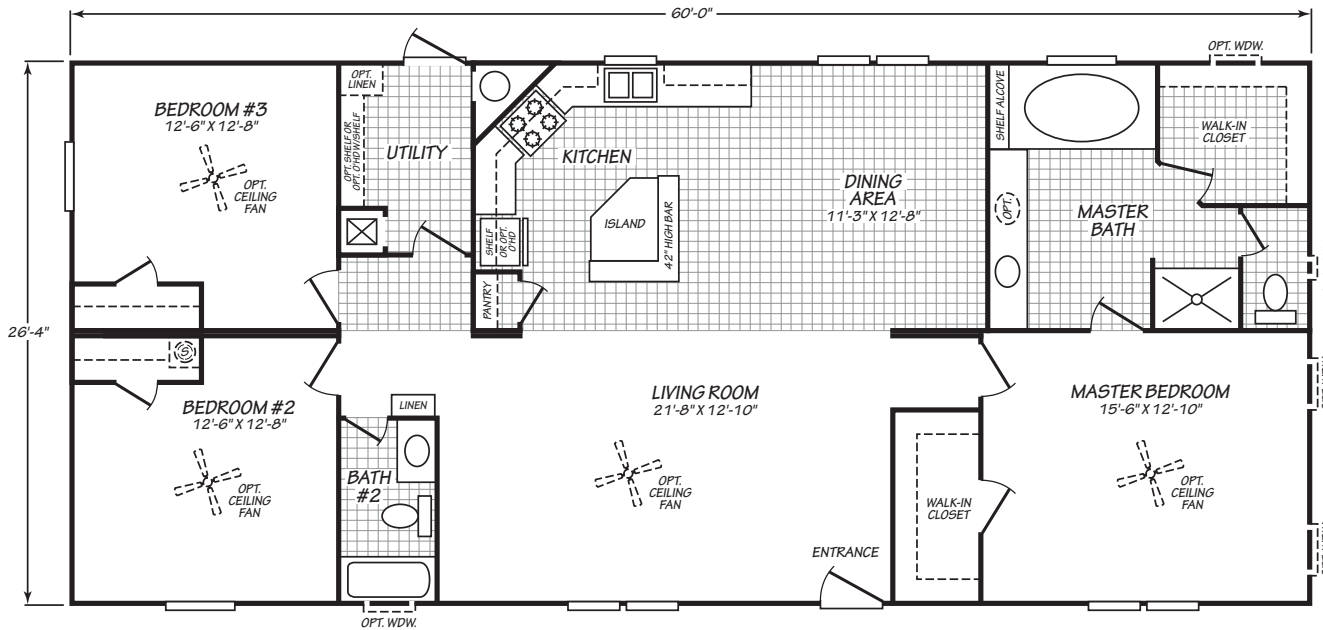

# Barony

Carriage Manor II Series

1,579 SQ. FT. (Approximate) 3 Bedroom, 2 Bath

Last Updated: 12-4-20

**FACTORY SELECT HOMES**  
179 Highway 601 South  
Lugoff, SC 29078

SelectMobileHomes.com | 1-800-706-1701