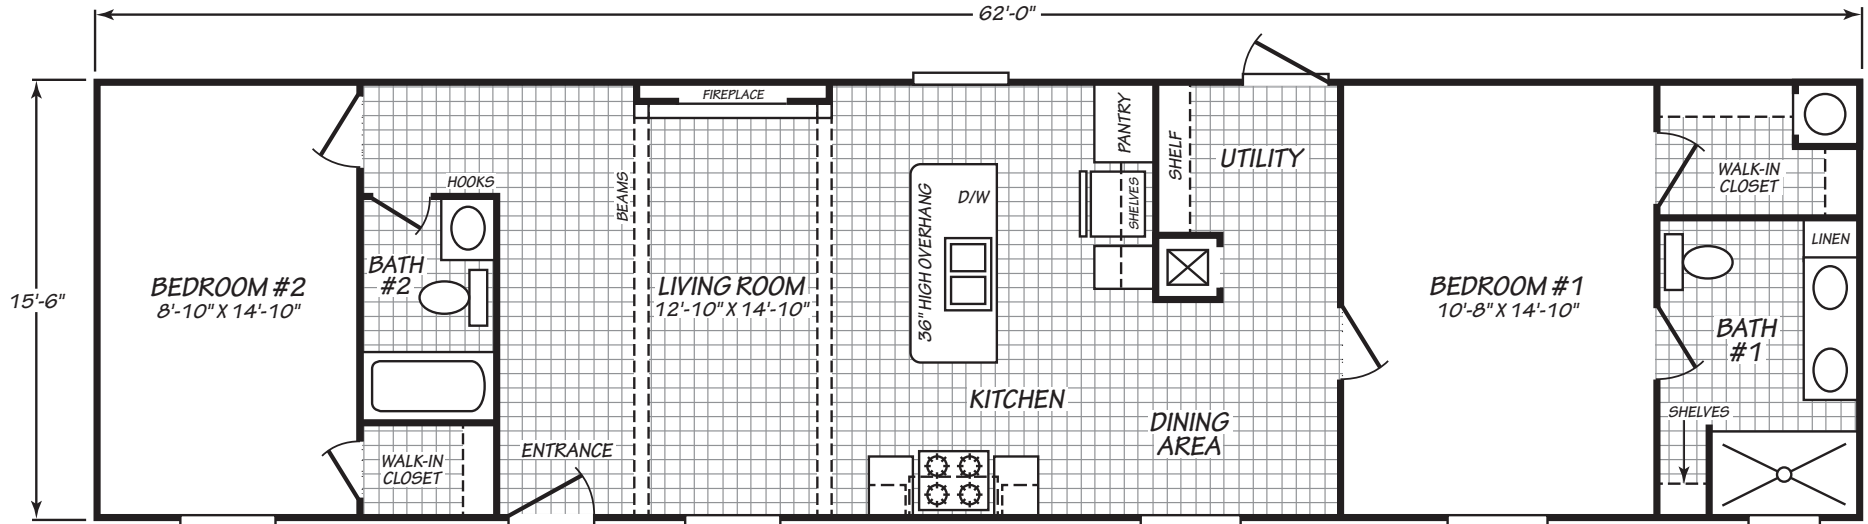

# Woodburn

Factory Advantage Series

961 SQ. FT. (Approximate) 2 Bedroom, 2 Bath

Last Updated: 8-3-22

**FACTORY EXPO HOME CENTERS**  
739 Hwy 52 Bypass West  
Lafayette TN 37083

**MobileHomeExpo.com | 1-800-959-3014**